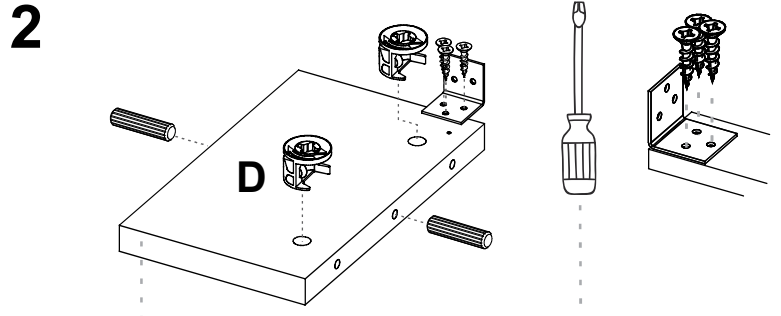

Tarugo / Wood dowel  
x4

Perno Minifix / Spreading Bolt  
x4

Caja Minifix / Minifix Cam  
x4

Tapa Minifix / Cover Caps  
x10

Cantонера / Corner brace  
x2

Chazo + tornillo / Wall anchor + screw  
x6

Tornillo ensamble / Drywall screw  
x4

Soporte invisible / Invisible support  
x2

Tornillo lámina / Flat head screw  
x6

Después de ajustar todas las cajas minifix y los tornillos, cubralas con las tapas adhesivas, al igual que las perforaciones que quedan visibles.  
 After you finish the adjustment of the cams and screws, cover them with the cover caps, as well as the holes that remain visible.