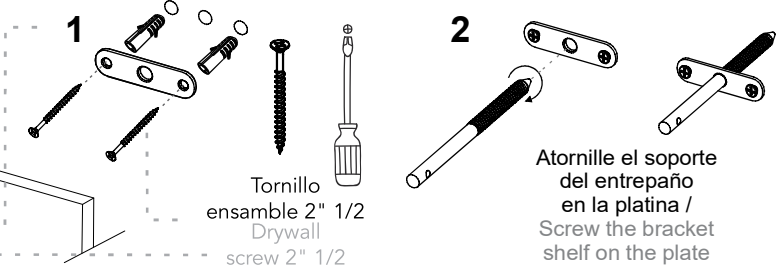

Tarugo / Wood dowel  
x4

Perno Minifix / Spreading Bolt  
x4

Caja Minifix / Minifix Cam  
x4

Tapa Minifix / Cover Caps  
x10

Cantонера / Corner brace  
x2

Chazo + tornillo / Wall anchor + screw  
x6

Tornillo ensamble / Drywall screw  
x4

Soporte invisible / Invisible support  
x2

Tornillo lámina / Flat head screw  
x6

Después de ajustar todas las cajas minifix y los tornillos, cubralas con las tapas adhesivas, al igual que las perforaciones que quedan visibles.  
 After you finish the adjustment of the cams and screws, cover them with the cover caps, as well as the holes that remain visible.