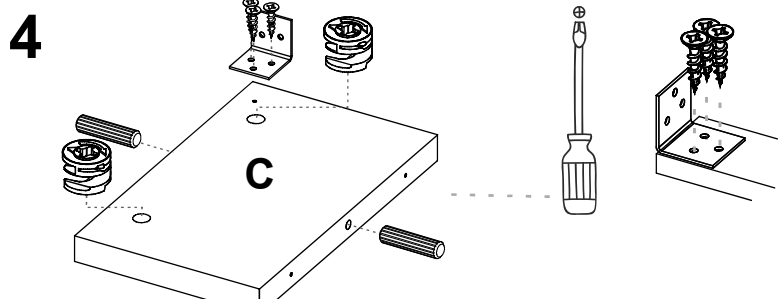

Tarugo / Wood dowel  
x4

Perno Minifix / Spreading Bolt  
x4

Caja Minifix / Minifix Cam  
x4

Tapa Minifix / Cover Caps  
x10

Cantонера / Corner brace  
x2

Chazo + tornillo / Wall anchor + screw  
x6

Tornillo ensamble / Drywall screw  
x4

Soporte invisible / Invisible support  
x2

Tornillo lámina / Flat head screw  
x6

Después de ajustar todas las cajas minifix y los tornillos, cubralas con las tapas adhesivas, al igual que las perforaciones que quedan visibles.  
 After you finish the adjustment of the cams and screws, cover them with the cover caps, as well as the holes that remain visible.