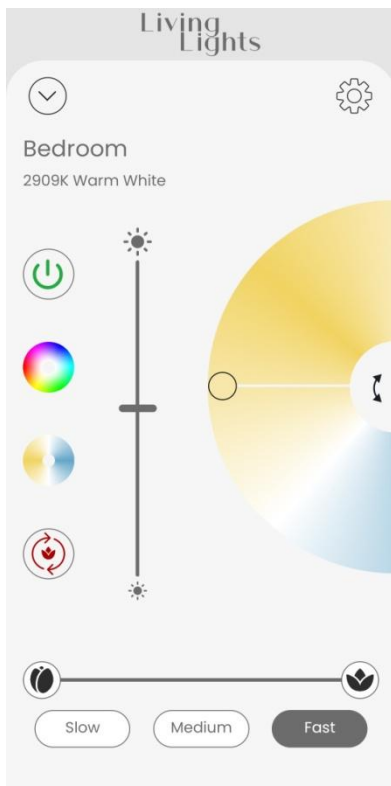

Lotus Table Lamp

Living Lights

- Ultra Bright (100W Equivalent) and dimmable via App or Voice Control.
- High CRI White Light from 2000K to 6000K.
- Adjustable 16 million color palette.
- Grouping function allows for synchronizing colors and blooming with other lights for an incredible effect.
- Cloud Based scheduling for your lighting and motion functions.
- Brushless Motor design with Self Lubricating Acetal parts allow for silent motion.
- Fully customizable and controllable via the Living Lights App and Home Automation Voice Control.

Brushed Brass

Brushed Nickel

Carbon Black

Lotus Table Lamp

Living Lights

Specifications

Hardware Material	Steel, ABS
Shade Material	Optical Grade Polycarbonate
Lamp Weight	6 lbs
Color Options	Brass, Nickel, Carbon Black
Environment	Dry Use / IP20 Rating
Operating Voltage	110-240 V 50/60Hz
Wattage	16 Watts (Full Brightness)
Lumens (White)	1150 Lumens
CRI (White)	> 95
R1-R15	> 90
CCT	2000K to 6000K (Tunable)
Beam Angle (FWHM)	120 degrees (Full Bloom)
RGB Colors	16 million colors
Dimmable	Yes (Via App)
Lamp Head Dimensions	D: 8.2" x H:9.1" (Closed) D: 14.2" x H: 7.4" (Open)
Wire	
Total Cord Length	72 inches
Connectivity	
Wifi Router Requirements	802.11b/g
Security	WPA/WPA2
Voice Control	Alexa, Google Home
Certification and Warranty	
LED Life Time	> 50,000 hours
Warranty	3 Years
Certification and Labels	©UL Listed, FCC
Country of Origin	China
Packaging	
Packaging Type	Cardboard Box
Packaging Measurement	L: 25" x W: 16.5" x H: 10.6"
Package Weight	9.2 lbs