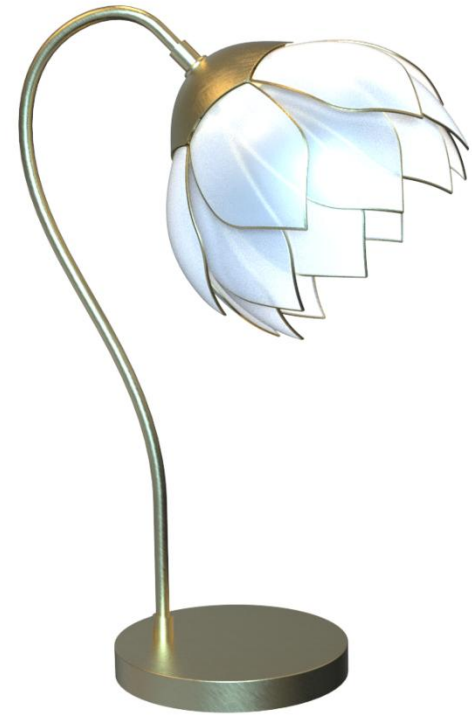

Lotus Table Lamp

Living Lights

- Ultra Bright (100W Equivalent) and dimmable via App or Voice Control.
- High CRI White Light from 2000K to 6000K.
- Adjustable 16 million color palette.
- Grouping function allows for synchronizing colors and blooming with other lights for an incredible effect.
- Cloud Based scheduling for your lighting and motion functions.
- Brushless Motor design with Self Lubricating Acetal parts allow for silent motion.
- Fully customizable and controllable via the Living Lights App and Home Automation Voice Control.

Brushed Brass

Brushed Nickel

Carbon Black

Lotus Table Lamp

Living Lights

Specifications

Hardware Material	Steel, ABS
Shade Material	Optical Grade Polycarbonate
Lamp Weight	6 lbs
Color Options	Brass, Nickel, Carbon Black
Environment	Dry Use / IP20 Rating
Operating Voltage	110-240 V 50/60Hz
Wattage	16 Watts (Full Brightness)
Lumens (White)	1150 Lumens
CRI (White)	> 95
R1-R15	> 90
CCT	2000K to 6000K (Tunable)
Beam Angle (FWHM)	120 degrees (Full Bloom)
RGB Colors	16 million colors
Dimmable	Yes (Via App)
Lamp Head Dimensions	D: 8.2" x H:9.1" (Closed) D: 14.2" x H: 7.4" (Open)
Wire	
Total Cord Length	72 inches
Connectivity	
Wifi Router Requirements	802.11b/g
Security	WPA/WPA2
Voice Control	Alexa, Google Home
Certification and Warranty	
LED Life Time	> 50,000 hours
Warranty	3 Years
Certification and Labels	©UL Listed, FCC
Country of Origin	China
Packaging	
Packaging Type	Cardboard Box
Packaging Measurement	L: 25" x W: 16.5" x H: 10.6"
Package Weight	9.2 lbs