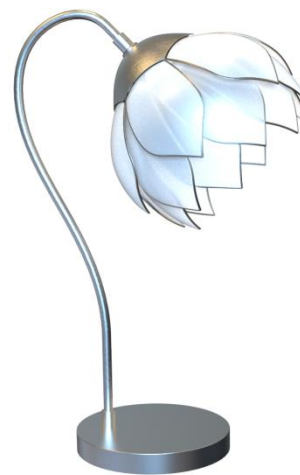

Lotus Table Lamp

Living Lights

- Ultra Bright (100W Equivalent) and dimmable via App or Voice Control.
- High CRI White Light from 2000K to 6000K.
- Adjustable 16 million color palette.
- Grouping function allows for synchronizing colors and blooming with other lights for an incredible effect.
- Cloud Based scheduling for your lighting and motion functions.
- Brushless Motor design with Self Lubricating Acetal parts allow for silent motion.
- Fully customizable and controllable via the Living Lights App and Home Automation Voice Control.

Brushed Brass

Brushed Nickel

Carbon Black

Lotus Table Lamp

Living Lights

Specifications

Hardware Material	Steel, ABS
Shade Material	Optical Grade Polycarbonate
Lamp Weight	6 lbs
Color Options	Brass, Nickel, Carbon Black
Environment	Dry Use / IP20 Rating
Operating Voltage	110-240 V 50/60Hz
Wattage	16 Watts (Full Brightness)
Lumens (White)	1150 Lumens
CRI (White)	> 95
R1-R15	> 90
CCT	2000K to 6000K (Tunable)
Beam Angle (FWHM)	120 degrees (Full Bloom)
RGB Colors	16 million colors
Dimmable	Yes (Via App)
Lamp Head Dimensions	D: 8.2" x H:9.1" (Closed) D: 14.2" x H: 7.4" (Open)
Wire	
Total Cord Length	72 inches
Connectivity	
Wifi Router Requirements	802.11b/g
Security	WPA/WPA2
Voice Control	Alexa, Google Home
Certification and Warranty	
LED Life Time	> 50,000 hours
Warranty	3 Years
Certification and Labels	©UL Listed, FCC
Country of Origin	China
Packaging	
Packaging Type	Cardboard Box
Packaging Measurement	L: 25" x W: 16.5" x H: 10.6"
Package Weight	9.2 lbs