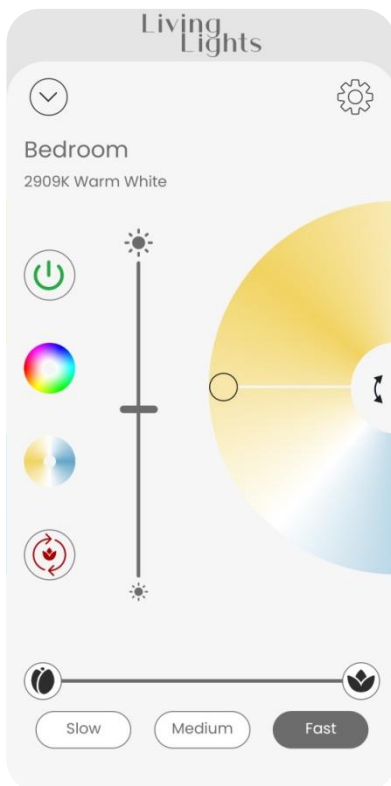

Brushed Nickel