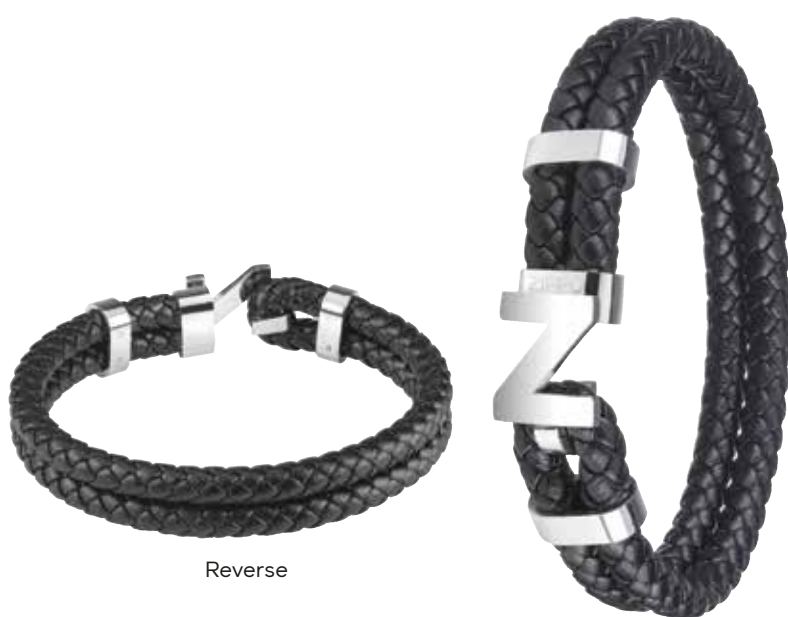

Bracelets

Reverse

2 **NEW**

Steel Braided Leather Bracelet

Material: Genuine leather
& stainless steel
Color: Black/silver
High polish Z-clasp,
embossed Zippo logo

2007168 | 20 cm

2007169 | 22 cm