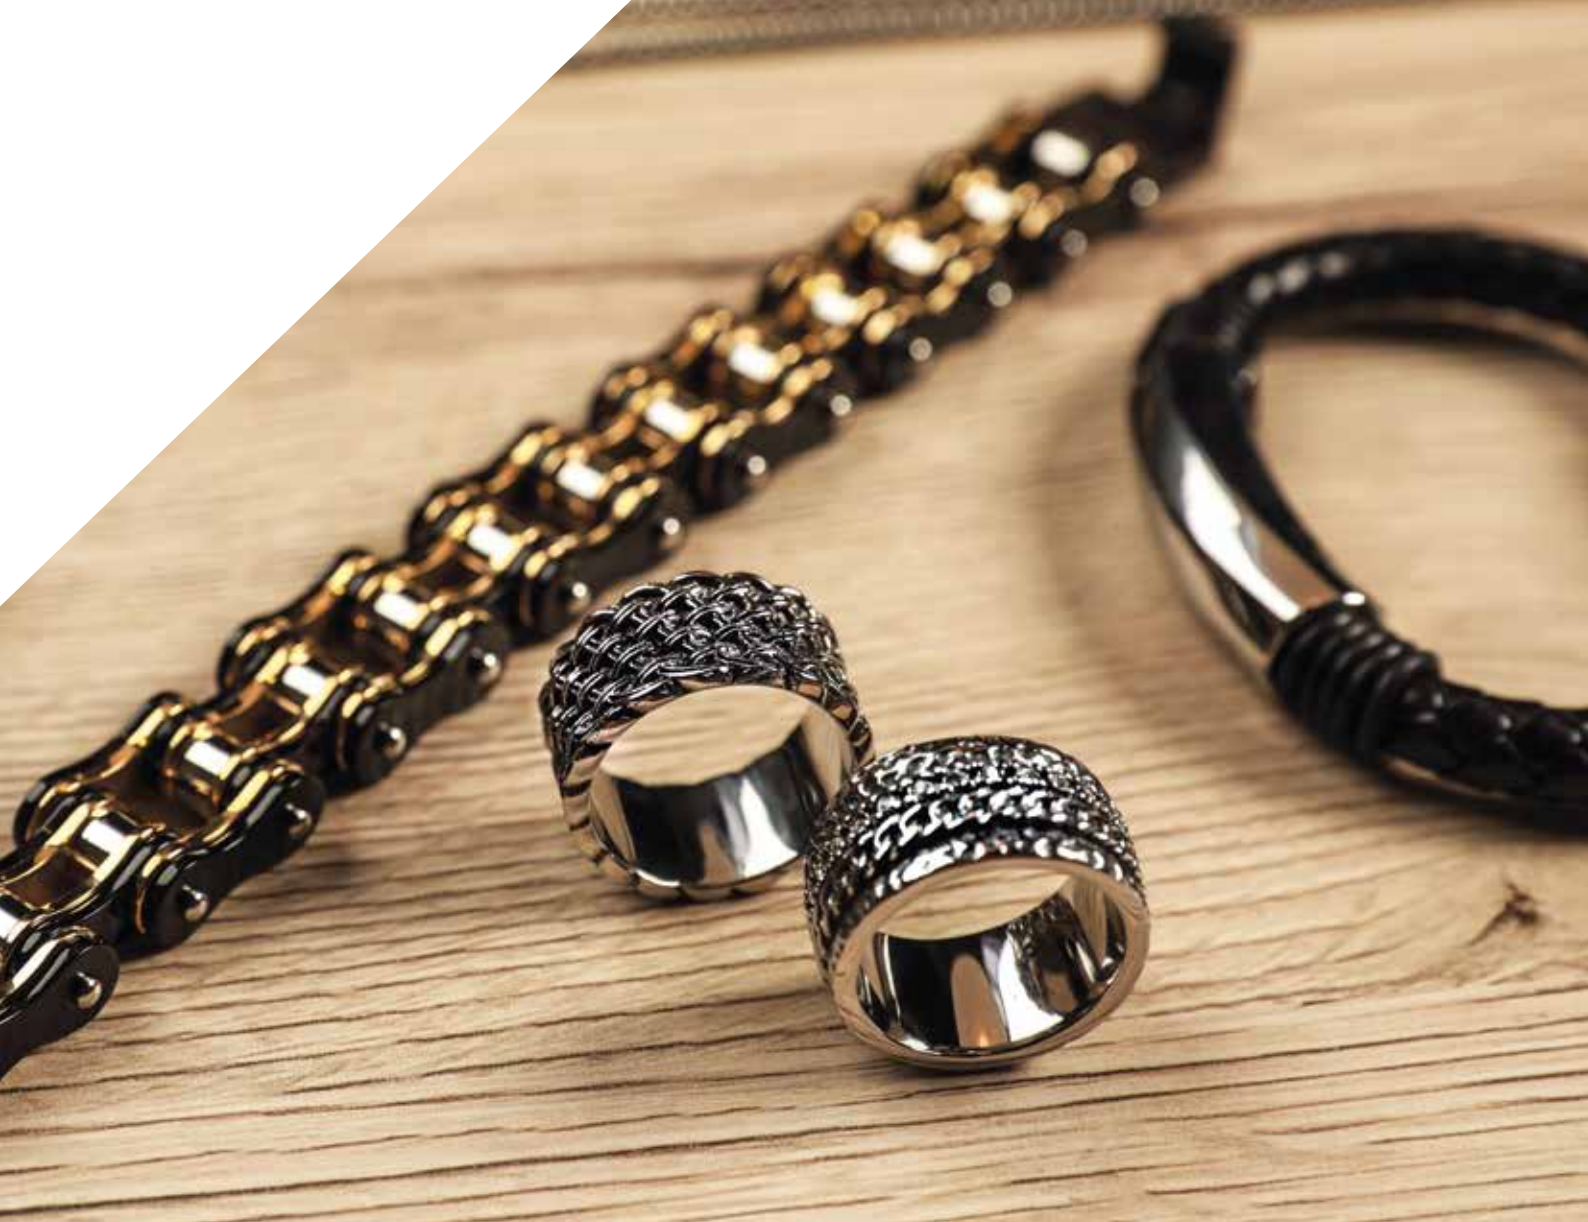

## Link Chain Ring

Material: Stainless steel  
Color: Silver/black  
High polish, embossed Zippo logo

2007186	60	2007189	66
2007187	62	2007190	68
2007188	64	2007191	70

1

## Steel & Leather Ring

Material: Stainless steel & leather  
Color: Silver/black  
High polish, embossed Zippo logo

2006251	60	2006559	66
2006252	62	2006560	68
2006558	64	2006561	70

**1**

### Steel Braided Ring

Material: Stainless steel  
 Color: Silver/black  
 High polish, embossed Zippo logo

<b>2006255</b>	<b>  60</b>	<b>2006563</b>	<b>  66</b>
<b>2006256</b>	<b>  62</b>	<b>2006564</b>	<b>  68</b>
<b>2006562</b>	<b>  64</b>	<b>2006565</b>	<b>  70</b>