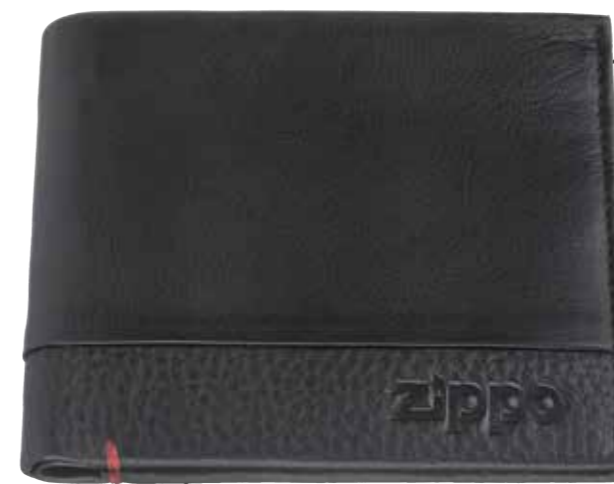

Open

Front

Credit Card Wallet  LEATHER 2

2006022
 Dimensions: 10.5 x 9 x 1.5 cm
 Color: Black
 2 bill compartment, 8 card cases,
 2 slide pockets

Open

Front

Brown range

Credit Card Holder