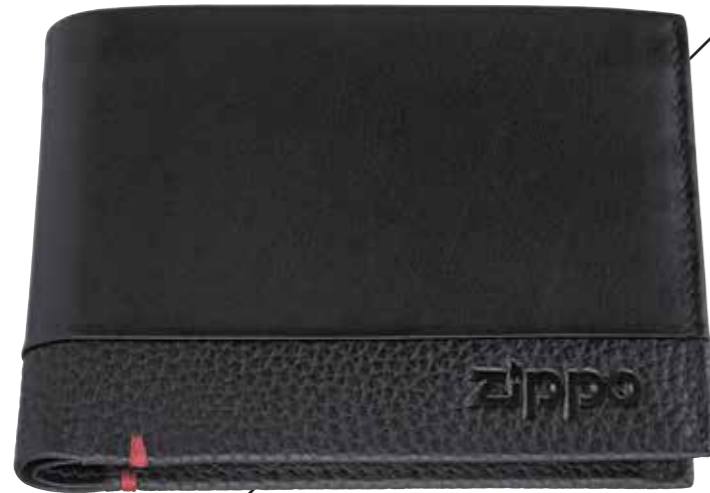

Dimensions: 11 x 7 x 1,6 cm
Color: Blue/brown
4 card cases, 3 slide pocket

Open

Front

Open

Bi-Fold Wallet

2007139

Dimensions: 11,7 x 9,2 x 1,9 cm
Color: Blue/brown
1 bill compartment, 3 card cases,
2 slide pockets, 1 coin case

Recommended Public Price

Recommended Public Price

Nappa Range

Front

Bi-Fold Wallet  LEATHER 2

2006021
 Dimensions: 12 x 9 x 2 cm
 Color: Black
 2 bill compartment, 4 card cases,
 3 slide pockets, 1 coin case