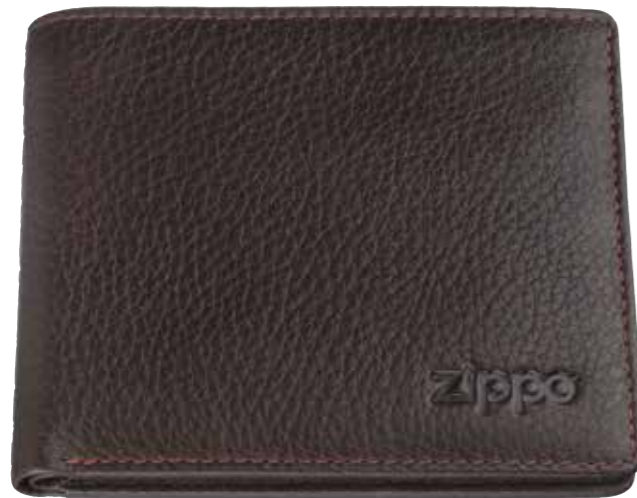

Dimensions: 10.2 x 7.8 x 0.8 cm
Color: Brown
8 card cases, 1 slide pocket

Reverse

Front

Credit Card Wallet

2

2006031

Dimensions: 10.8 x 8.6 x 2.5 cm
Color: Brown
1 bill compartment, 6 card cases,
2 slide pockets