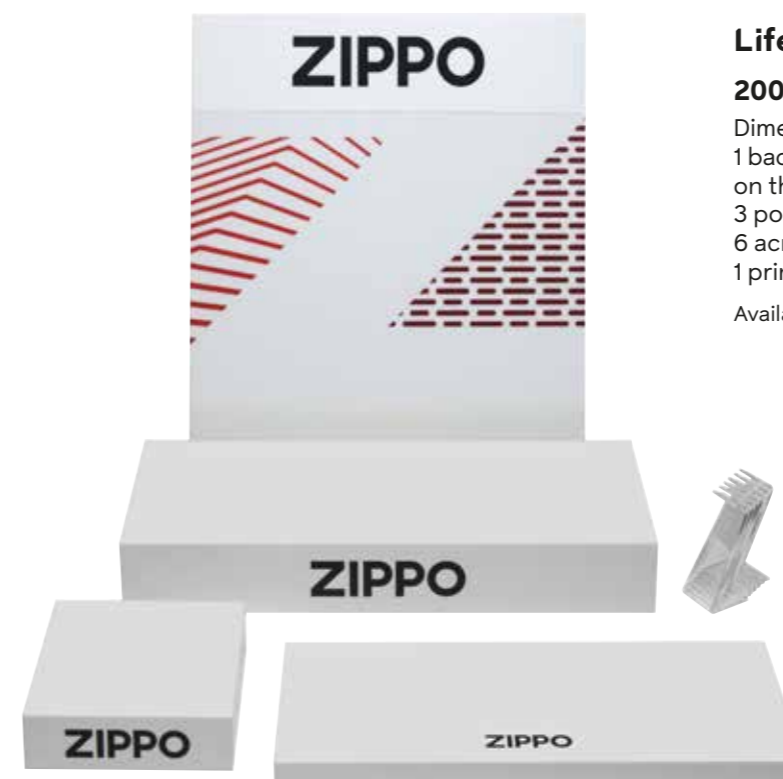

Lifestyle Display

2007254

Dimensions: 35 x 14.5 x 35 cm
1 backwall (contains a transparent frame on the frontside to include a visual)
3 podiums (small, medium, large)
6 acrylic standees
1 printed lifestyle visual

Availability and pricing on request.

Distribution package