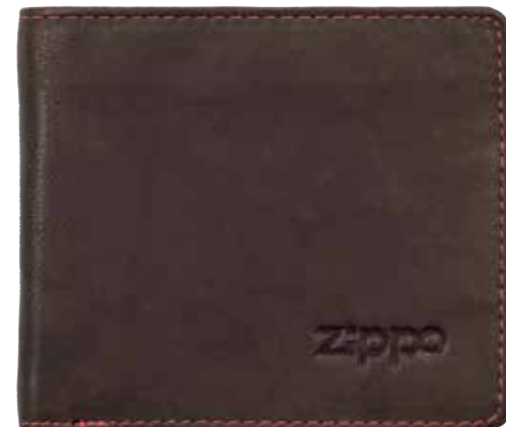

Credit Card Holder
 Dimensions: 10 x 8.7 x 0.5 cm
 5 card cases, 1 ID window

 **2005127**
 Mocha

 **2005128**
 Brown

Front

Reverse

Recommended Public Price

Recommended Public Price

Bi-Fold Wallet  LEATHER **1**
 Dimensions: 11 x 10.3 x 1.2 cm
 1 bill compartment, 5 card cases,
 2 slide pockets, 1 ID window

 **2005116**
 Mocha

 **2005117**
 Brown

Open

Front

Key Ring  LEATHER 
2005424
 Dimension 6.5 x 3 x 0.5 cm
 Color: Mocha

Open

Business Card Holder  LEATHER 
2005141
 Dimensions: 10 x 6 x 1.8 cm
 Color: Mocha