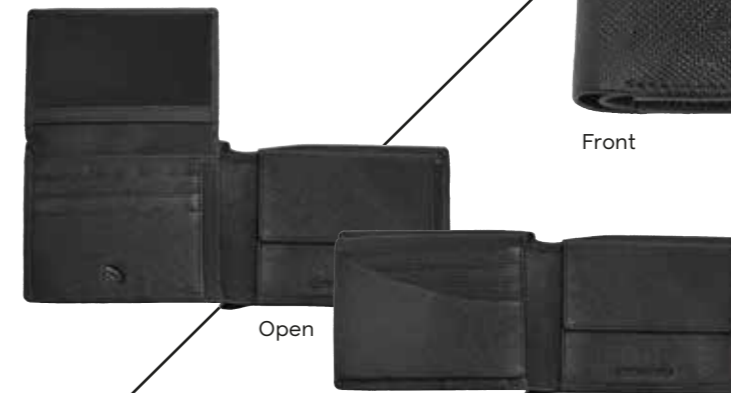

Dimensions: 10 x 13.4 x 2.5 cm
Color: Black
2 bill compartments, 5 slide pockets,
4 card cases, 1 coin case

Open

Credit Card Wallet LEATHER RFID BLOCK 2

2007085

Dimensions: 10.5 x 9 x 2 cm
Color: Black
1 bill compartment, 2 slide pockets,
6 card cases

Open

Front

Top-Fold Wallet LEATHER RFID BLOCK 2

2007080

Dimensions: 11.5 x 9.3 x 2.5 cm
Color: Black
2 bill compartments, 3 slide pockets,
7 card cases, 1 coin case, 1 ID window

Open

Front

Money Clip Wallet LEATHER RFID BLOCK 2

2007079

Dimensions: 10 x 7 x 1.5 cm
Color: Black
3 card cases, 1 money clip

Reverse

Front

Recommended Public Price

Recommended Public Price

Front

Tri-Fold Wallet  LEATHER  