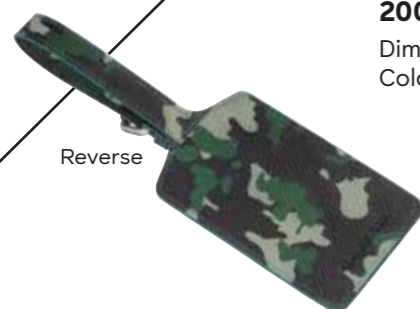

Luggage Tag

2006037

Dimensions: 16 x 6.4 x 1.5 cm
Color: Green/red

Reverse