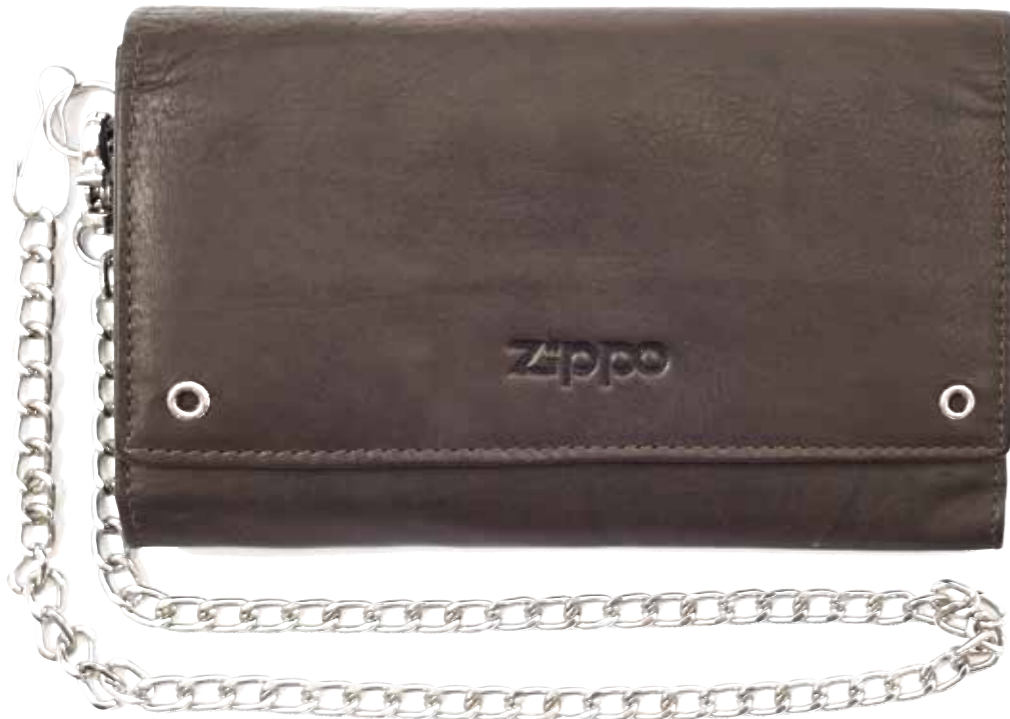

Brown & Mocha Range

Biker Wallet LEATHER **1**
Dimensions: 15.5 x 8 x 1.5 cm
1 bill compartment, 10 card cases,
2 slide pockets, 1 coin pocket,
1 ID window, 1 Zippo lighter pocket,
Metal chain

2005129
Mocha

Front

Leather & Canvas Wallet LEATHER **1**
2005120
Dimensions: 11 x 10.3 x 1.5 cm
Color: Brown
Material: Canvas & Leather
1 bill compartment, 7 card cases,
1 coin pocket, 1 ID window

LEATHER **1**

Credit Card Holder
Dimensions: 10 x 8.7 x 0.5 cm
5 card cases, 1 ID window

2005127
Mocha

2005128
Brown

Recommended Public Price

Recommended Public Price

Bi-Fold Wallet LEATHER **1**
Dimensions: 11 x 10.3 x 1.2 cm
1 bill compartment, 5 card cases,
2 slide pockets, 1 ID window

2005116
Mocha

2005117
Brown