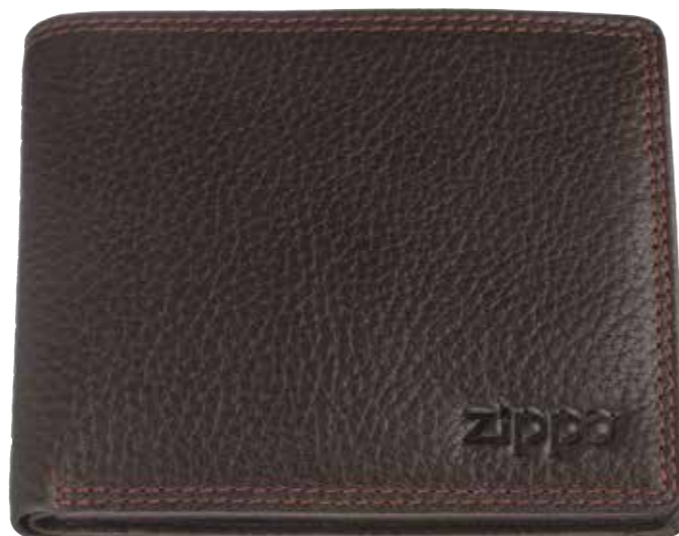

Front

Open

Bi-Fold Wallet

2

2006028

Dimensions: 10.8 x 8.6 x 2.5 cm
Color: Brown
1 bill compartment, 4 card cases,
2 slide pockets, 1 coin pocket

Open

Front