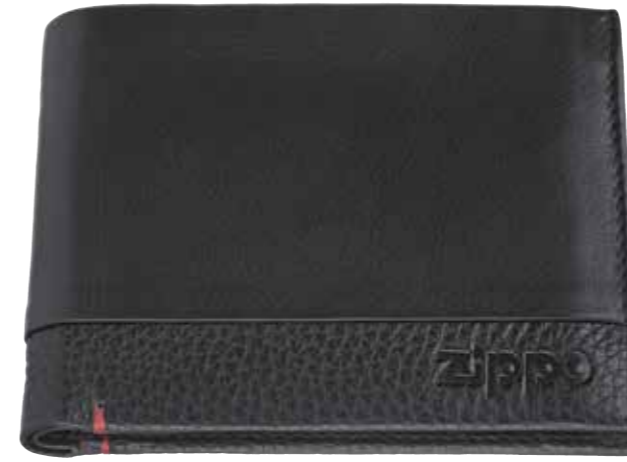

Nappa Range

Bi-Fold Wallet LEATHER 2

2006021
Dimensions: 12 x 9 x 2 cm
Color: Black
2 bill compartment, 4 card cases,
3 slide pockets, 1 coin case

Front

Tri-Fold Wallet LEATHER 2

2006023
Dimensions: 11.5 x 9.5 x 2 cm
Color: Black
2 bill compartment, 6 card cases,
3 slide pockets, 1 coin case, 1 ID window

LEATHER 2

Tri-Fold Wallet

2006020
Dimensions: 12 x 9 x 2 cm
Color: Black
2 bill compartment, 6 card cases,
4 slide pockets, 1 coin case,
1 ID window

Business Card Wallet LEATHER 2

2006024
Dimensions: 10.5 x 7.5 x 1.5 cm
Color: Black
4 card cases, 1 slide pocket, 1 coin case

Money Clip Wallet LEATHER 2

2006025
Dimensions: 11 x 8.2 x 1 cm
Color: Black
1 bill compartment, 4 card cases,
2 slide pockets, 1 ID window

Credit Card Wallet LEATHER 2

2006022
Dimensions: 10.5 x 9 x 1.5 cm
Color: Black
2 bill compartment, 8 card cases,
2 slide pockets