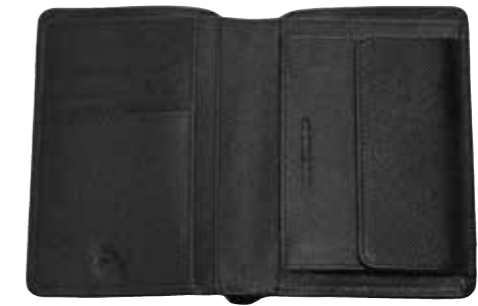

Open

Top-Fold Strap Wallet   **2**

2007076
Dimensions: 12 x 10 x 2.5 cm
Color: Black
2 bill compartments, 3 slide pockets,
8 card cases, 1 coin case, 1 ID window

Open

Front

Recommended Public Price

Recommended Public Price

Front

Zipper Wallet LEATHER RFID BLOCK 2

2007077

Dimensions: 11 x 9 x 2 cm
Color: Black
2 bill compartments, 3 slide pockets,
4 card cases, 1 coin case

Open

Front

Vertical Wallet LEATHER RFID BLOCK 2

2007072

Dimensions: 10 x 13.4 x 2.5 cm
Color: Black
2 bill compartments, 5 slide pockets,
4 card cases, 1 coin case

Open

Credit Card Wallet LEATHER RFID BLOCK 2

2007085

Dimensions: 10.5 x 9 x 2 cm
Color: Black
1 bill compartment, 2 slide pockets,
6 card cases

Open

Front

Top-Fold Wallet LEATHER RFID BLOCK 2

2007080

Dimensions: 11.5 x 9.3 x 2.5 cm
Color: Black
2 bill compartments, 3 slide pockets,
7 card cases, 1 coin case, 1 ID window

Open

Front

Money Clip Wallet LEATHER RFID BLOCK 2