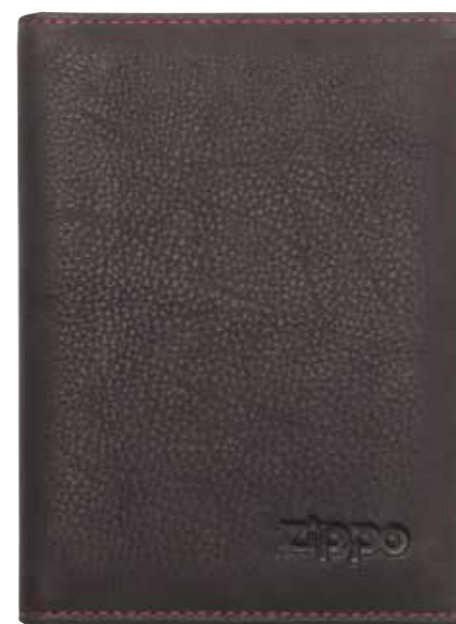

Front

Credit Card Wallet LEATHER
Dimensions: 10 x 14 x 1 cm
13 card cases, 1 ID window