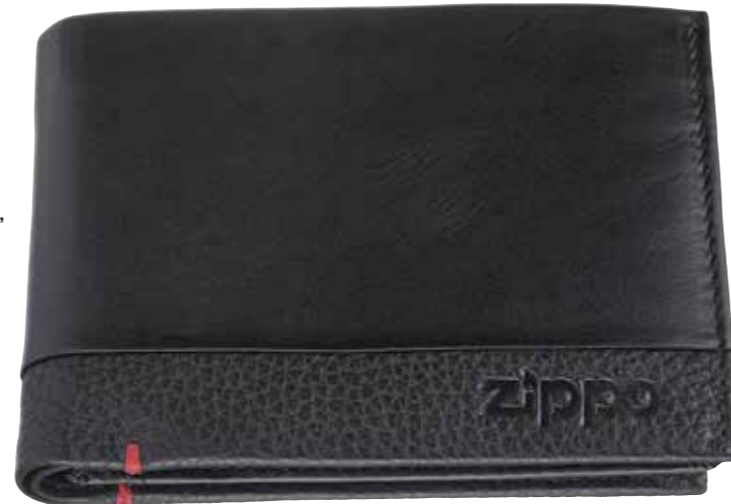

Open

Front

Tri-Fold Wallet  LEATHER 2

2006023
 Dimensions: 11.5 x 9.5 x 2 cm
 Color: Black
 2 bill compartment, 6 card cases,
 3 slide pockets, 1 coin case, 1 ID window

Open

 LEATHER 2

Tri-Fold Wallet

2006020
 Dimensions: 12 x 9 x 2 cm
 Color: Black
 2 bill compartment, 6 card cases,
 4 slide pockets, 1 coin case,
 1 ID window

Open

Front

Business Card Wallet  LEATHER 2

2006024
 Dimensions: 10.5 x 7.5 x 1.5 cm
 Color: Black
 4 card cases, 1 slide pocket, 1 coin case

Open

Front

Money Clip Wallet  LEATHER 2

2006025
 Dimensions: 11 x 8.2 x 1 cm
 Color: Black
 1 bill compartment, 4 card cases,
 2 slide pockets, 1 ID window