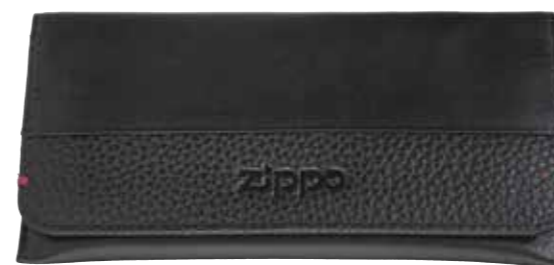

Open

Front

Bi-Fold Tobacco Pouch

2006058

Dimensions: 15.5 x 8 x 1.2 cm
Color: Black
1 tobacco pocket,
1 rolling paper compartment,
1 accessories pocket

Front

Recommended Public Price

Recommended Public Price