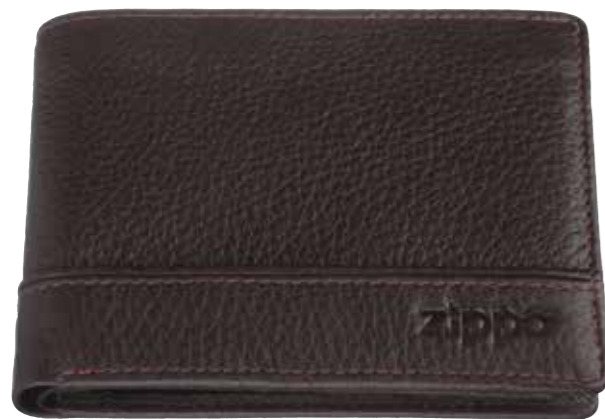

Tri-Fold Wallet

2

2006048

Dimensions: 8.8 x 10.4 x 1.5 cm
Color: Brown
2 bill compartments, 7 card cases,
2 slide pockets, 2 ID windows

Open

Recommended Public Price

Recommended Public Price

Front