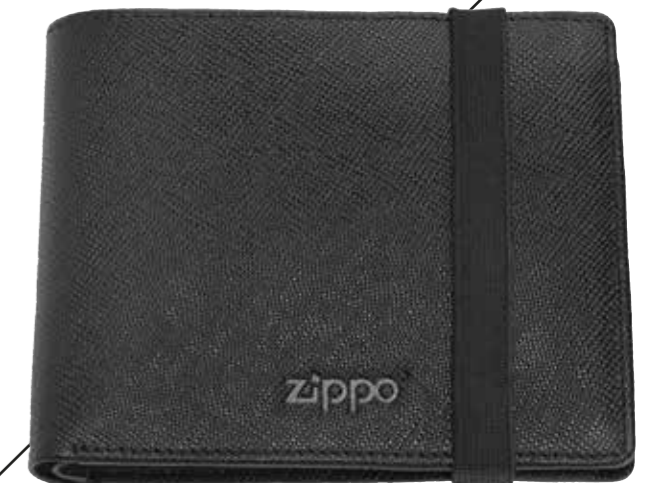

1 **Brown Cardboard Gift Box**
Products marked with 1 carry this packaging

2 **Black & Red Cardboard Gift Box**
Products marked with 2 carry this packaging

Saffiano Range

Front

Tri-Fold Wallet   **2**

2007073
Dimensions: 8.5 x 10.5 x 2 cm
Color: Black
2 bill compartments,
3 slide pockets,
7 card cases, 2 ID windows

Open

Top-Fold Strap Wallet   **2**

2007076
Dimensions: 12 x 10 x 2.5 cm
Color: Black
2 bill compartments, 3 slide pockets,
8 card cases, 1 coin case, 1 ID window

Open

Front

Recommended Public Price

Recommended Public Price

Front

Zipper Wallet LEATHER RFID BLOCK 2

2007077

Dimensions: 11 x 9 x 2 cm
Color: Black
2 bill compartments, 3 slide pockets,
4 card cases, 1 coin case

Open

Front

Vertical Wallet LEATHER RFID BLOCK 2

2007072