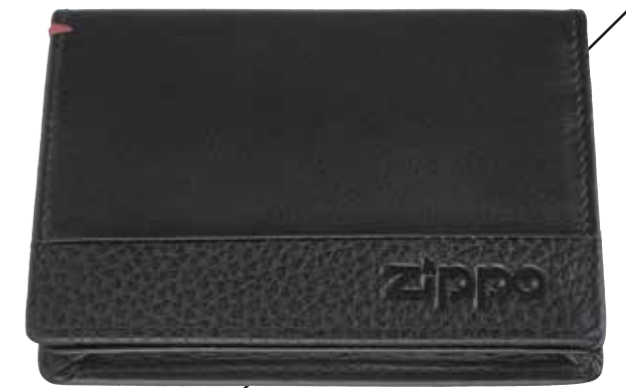

Open

Front

Business Card Wallet  LEATHER 2

2006024
 Dimensions: 10.5 x 7.5 x 1.5 cm
 Color: Black
 4 card cases, 1 slide pocket, 1 coin case

Open

Front

Money Clip Wallet  LEATHER 2

2006025
 Dimensions: 11 x 8.2 x 1 cm
 Color: Black
 1 bill compartment, 4 card cases,
 2 slide pockets, 1 ID window

Open

Front

Credit Card Wallet  LEATHER 2

2006022
 Dimensions: 10.5 x 9 x 1.5 cm
 Color: Black
 2 bill compartment, 8 card cases,
 2 slide pockets

Open

Front

Brown range

Credit Card Holder