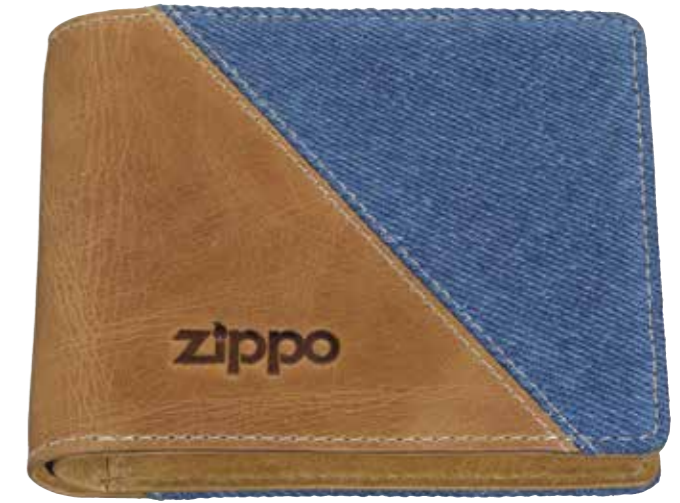

Front

Bi-Fold & Credit Card Wallet

2007141

Dimensions: 11,4 x 9,5 x 1,9 cm
Color: Blue/brown
2 bill compartment, 8 card cases,
2 slide pockets, 1 coin case