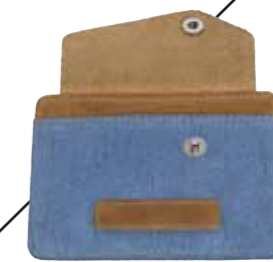

Reverse

Credit Card Holder
2007146

Dimensions: 7,9 x 10.5 x 1 cm
Color: Blue/brown
2 card cases, 1 coin case

Recommended Public Price

Recommended Public Price