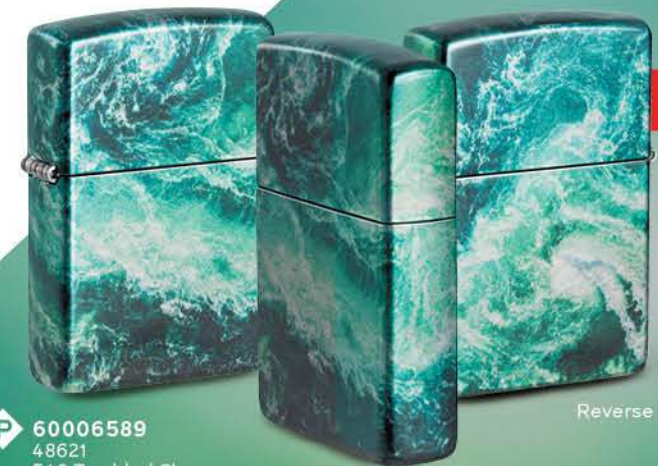

60005896
49633
Brown
Color Image
€54.90

60006589
48621
540 Tumbled Chrome
540 Fusion
€79.90

60006397
48382
Iridescent
Laser Engrave
€54.90

60006380
48385
Black Matte
Laser Engrave
€49.90

We unveiled 540 Fusion last Fall, and we're just warming up! New designs for 2023, this rolling rapids design shows off the versatility of the process with striking detail and flowing movement. The immersive piece of art extends around all sides of the lighter and is complemented with iridescent metallic tones, combining the hallmarks of both our 540 Color and Fusion processes.