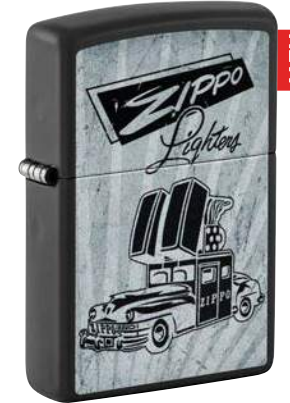

60006569
48572
Black Matte
Color Image
€54.90