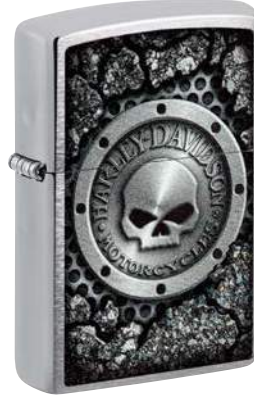

Harley-Davidson®

©2022 H-D or its affiliates. HARLEY-DAVIDSON, HARLEY, H-D, and the Bar and Shield Logo are among the trademarks of H-D U.S.A., LLC. Zippo is a licensee of Harley-Davidson Motor Company.

60005908
61004
Harley-Davidson®
Street Chrome
Color Image
€49.90

60006162
49947
Harley-Davidson®
Black Matte
Color Image
€64.90

60006597
48558
Harley-Davidson®
Black Crackle®
Color Image
€64.90

Harley-Davidson®
One Box

60005817
207-086287
Harley-Davidson®
Street Chrome
Color Image
€54.90

60003943
200-062861
Harley-Davidson®
Brushed Chrome
Color Image
€54.90

Reverse

P 60006410
48360
Harley-Davidson®
High Polish Black
Photo Image 360°
€99.90