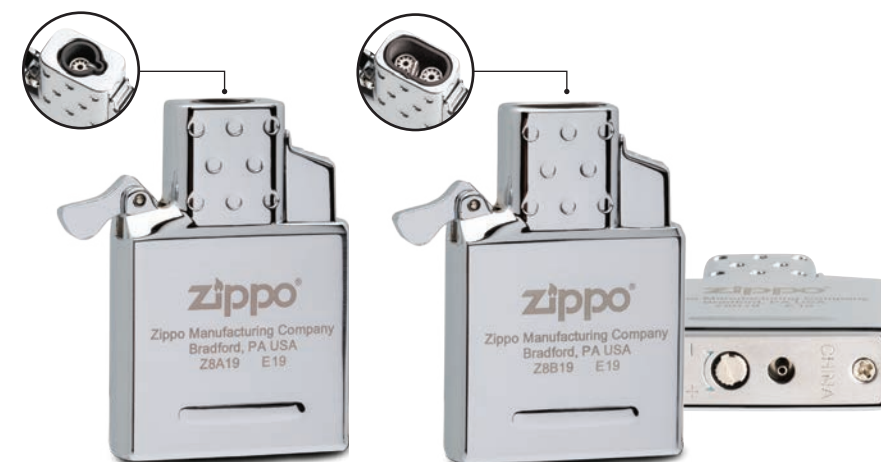

Single and Double Torch Butane Inserts

- Push-button ignition
- Adjustable flame
- Refillable with Zippo Butane Fuel
- 2-year warranty
- Fits all regular Zippo lighter cases* † – interchangeable with traditional inserts

2006814
Single Torch
€17.90

2006816
Double Torch
€19.90

Double Arc Insert

- Double-tap ignition
- Rechargeable 200 mAh battery with included USB cable
- 2-year warranty
- Fits all regular Zippo lighter cases* – interchangeable with traditional inserts