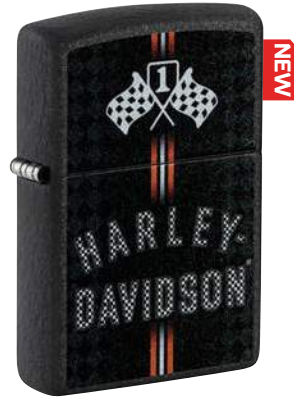

Jack Daniel's®

Available in select countries. Some restrictions apply. Not available in France.

60005821
207-085971
Jack Daniel's®
Street Chrome
Color Image
€49.90

JACK DANIEL'S and OLD NO. 7 are registered trademarks used under license to Zippo Manufacturing Company. © 2022, Jack Daniel's — All Rights Reserved. Your friends at Jack Daniel's remind you to drink responsibly. For sale to adults of legal drinking age.

Harley-Davidson®

©2022 H-D or its affiliates. HARLEY-DAVIDSON, HARLEY, H-D, and the Bar and Shield Logo are among the trademarks of H-D U.S.A., LLC. Zippo is a licensee of Harley-Davidson Motor Company.

60005908
61004
Harley-Davidson®
Street Chrome
Color Image
€49.90

60006162
49947
Harley-Davidson®
Black Matte
Color Image
€64.90

60006597
48558
Harley-Davidson®
Black Crackle®
Color Image
€64.90

Harley-Davidson®
One Box