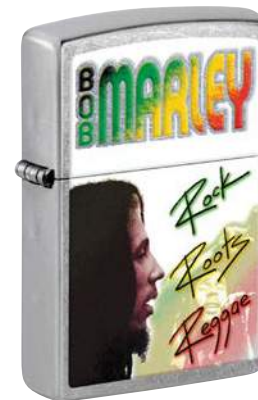

Music

Bob Marley

60002096
207-046453
Bob Marley
Street Chrome
Color Image
€49.90