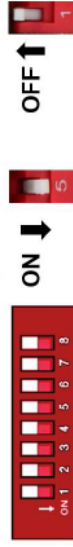

### CONNECTION DIAGRAM

### DIP SWITCH SETTINGS

Please disconnect & reconnect interface power after changing any DIP setting

Dip	ON ↓	OFF ↑
1	OFF OEM rear camera	OFF Aftermarket rear camera (CAN detect)
2	ON Aftermarket rear camera (Reverse detect)	OFF Aftermarket rear camera (Reverse detect)
3	Enable front camera	Disable front camera
4	Enable DVR	Disable DVR
5	OFF 2016-2018 308/408	OFF 2016-2018 4008/5008/C3-XR/C6
6	OFF 2016-2018 Citroen C4 C-Quatre	OFF 2019 Citroen C4 aircross 1280*720
7	ON 2019 4008/508	OFF 2019 408
8	ON	OFF

Long press 3S "list" button on steering wheel to switch to DVR

### DISPLAYING VIDEO -3

Make sure DIP number 4 is "ON", press and hold the "LIST" button on the steering wheel or "MENU" for 3 Seconds to display external video.