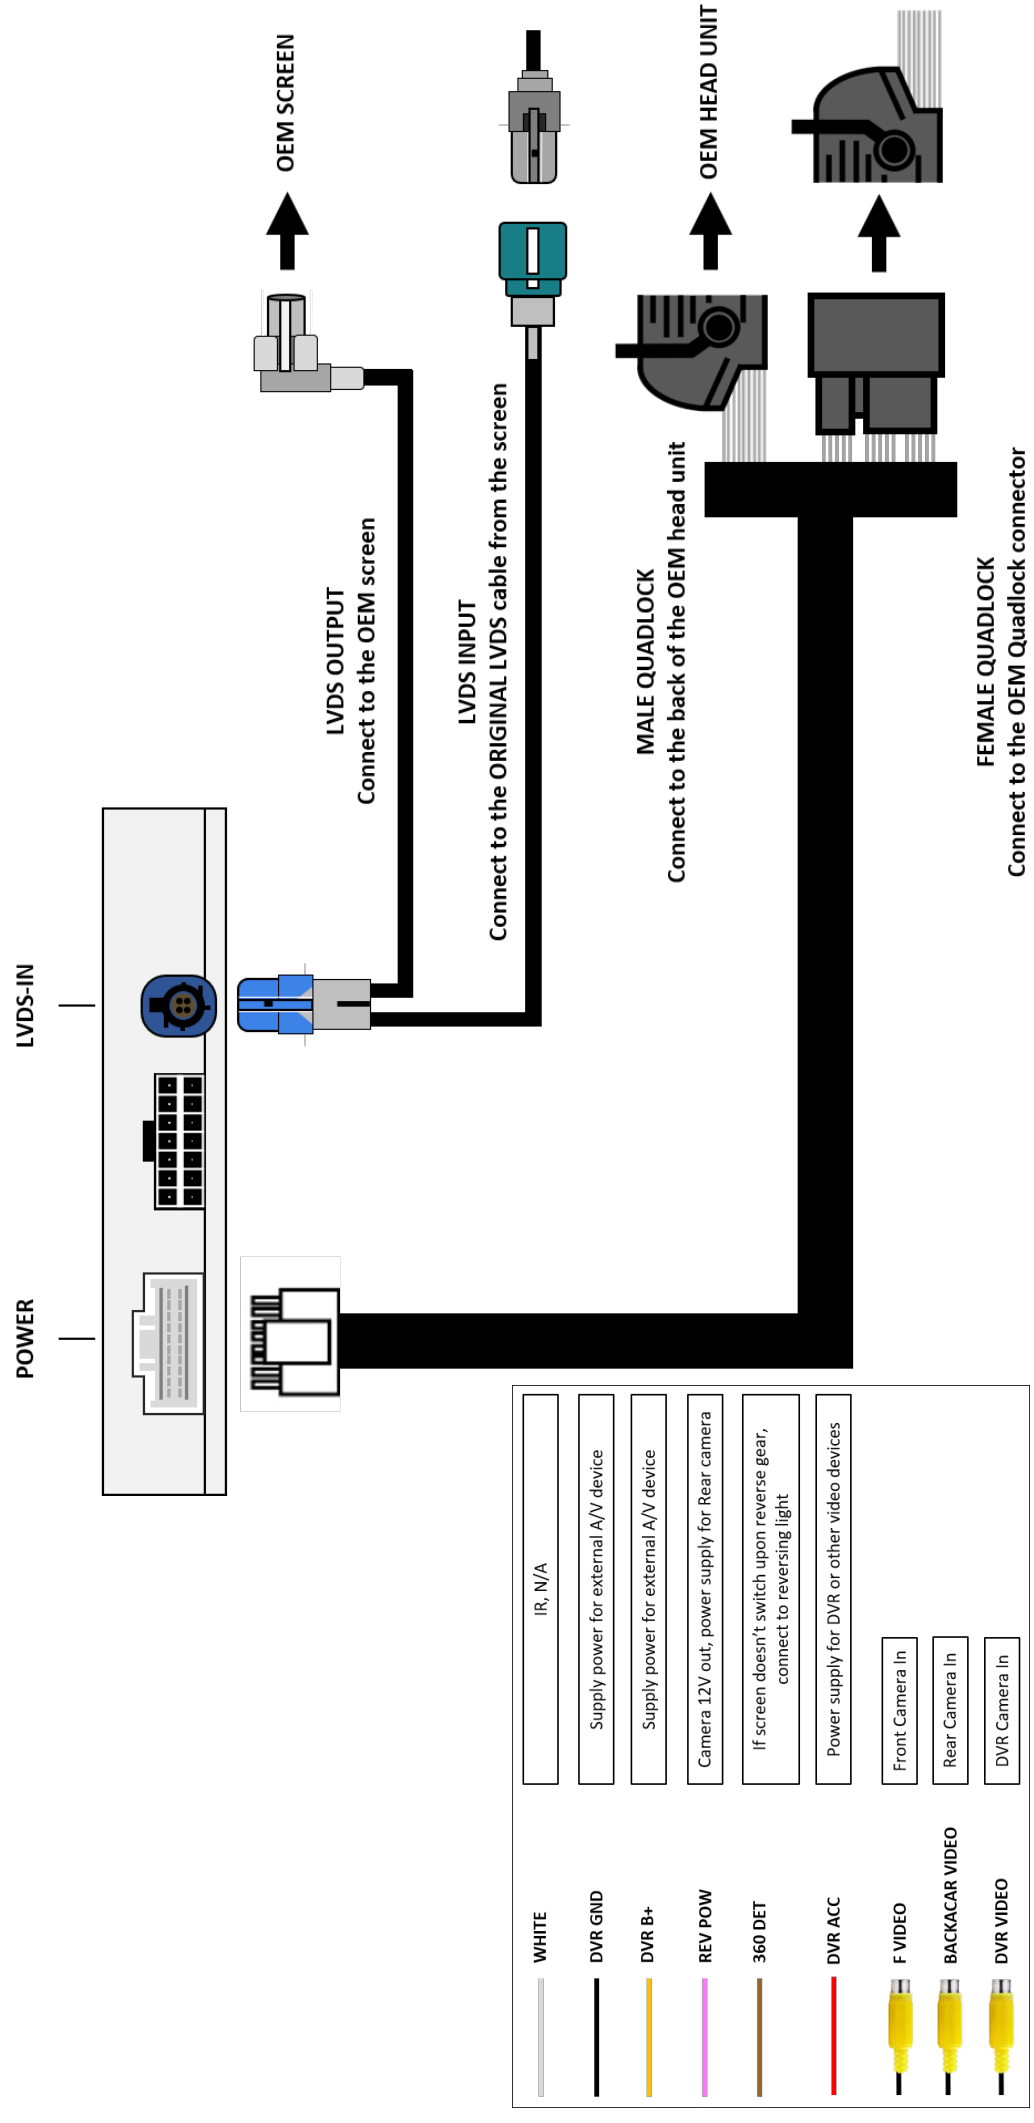

### CONNECTION DIAGRAM

### DIP SWITCH SETTINGS

Please disconnect & reconnect interface power after changing any DIP setting

Dip	ON ↓	OFF ↑
1	OFF OEM rear camera	OFF Aftermarket rear camera (CAN detect)
2	ON Aftermarket rear camera (Reverse detect)	OFF Aftermarket rear camera (Reverse detect)
3	Enable front camera	Disable front camera
4	Enable DVR	Disable DVR
5	OFF 2016-2018 308/408	OFF 2016-2018 4008/5008/C3-XR/C6
6	OFF 2016-2018 Citroen C4 C-Quatre	OFF 2019 Citroen C4 aircross 1280*720
7	ON 2019 4008/508	OFF 2019 408
8	ON	OFF

Long press 3S "list" button on steering wheel to switch to DVR

### DISPLAYING VIDEO -3

Make sure DIP number 4 is "ON", press and hold the "LIST" button on the steering wheel or "MENU" for 3 Seconds to display external video.