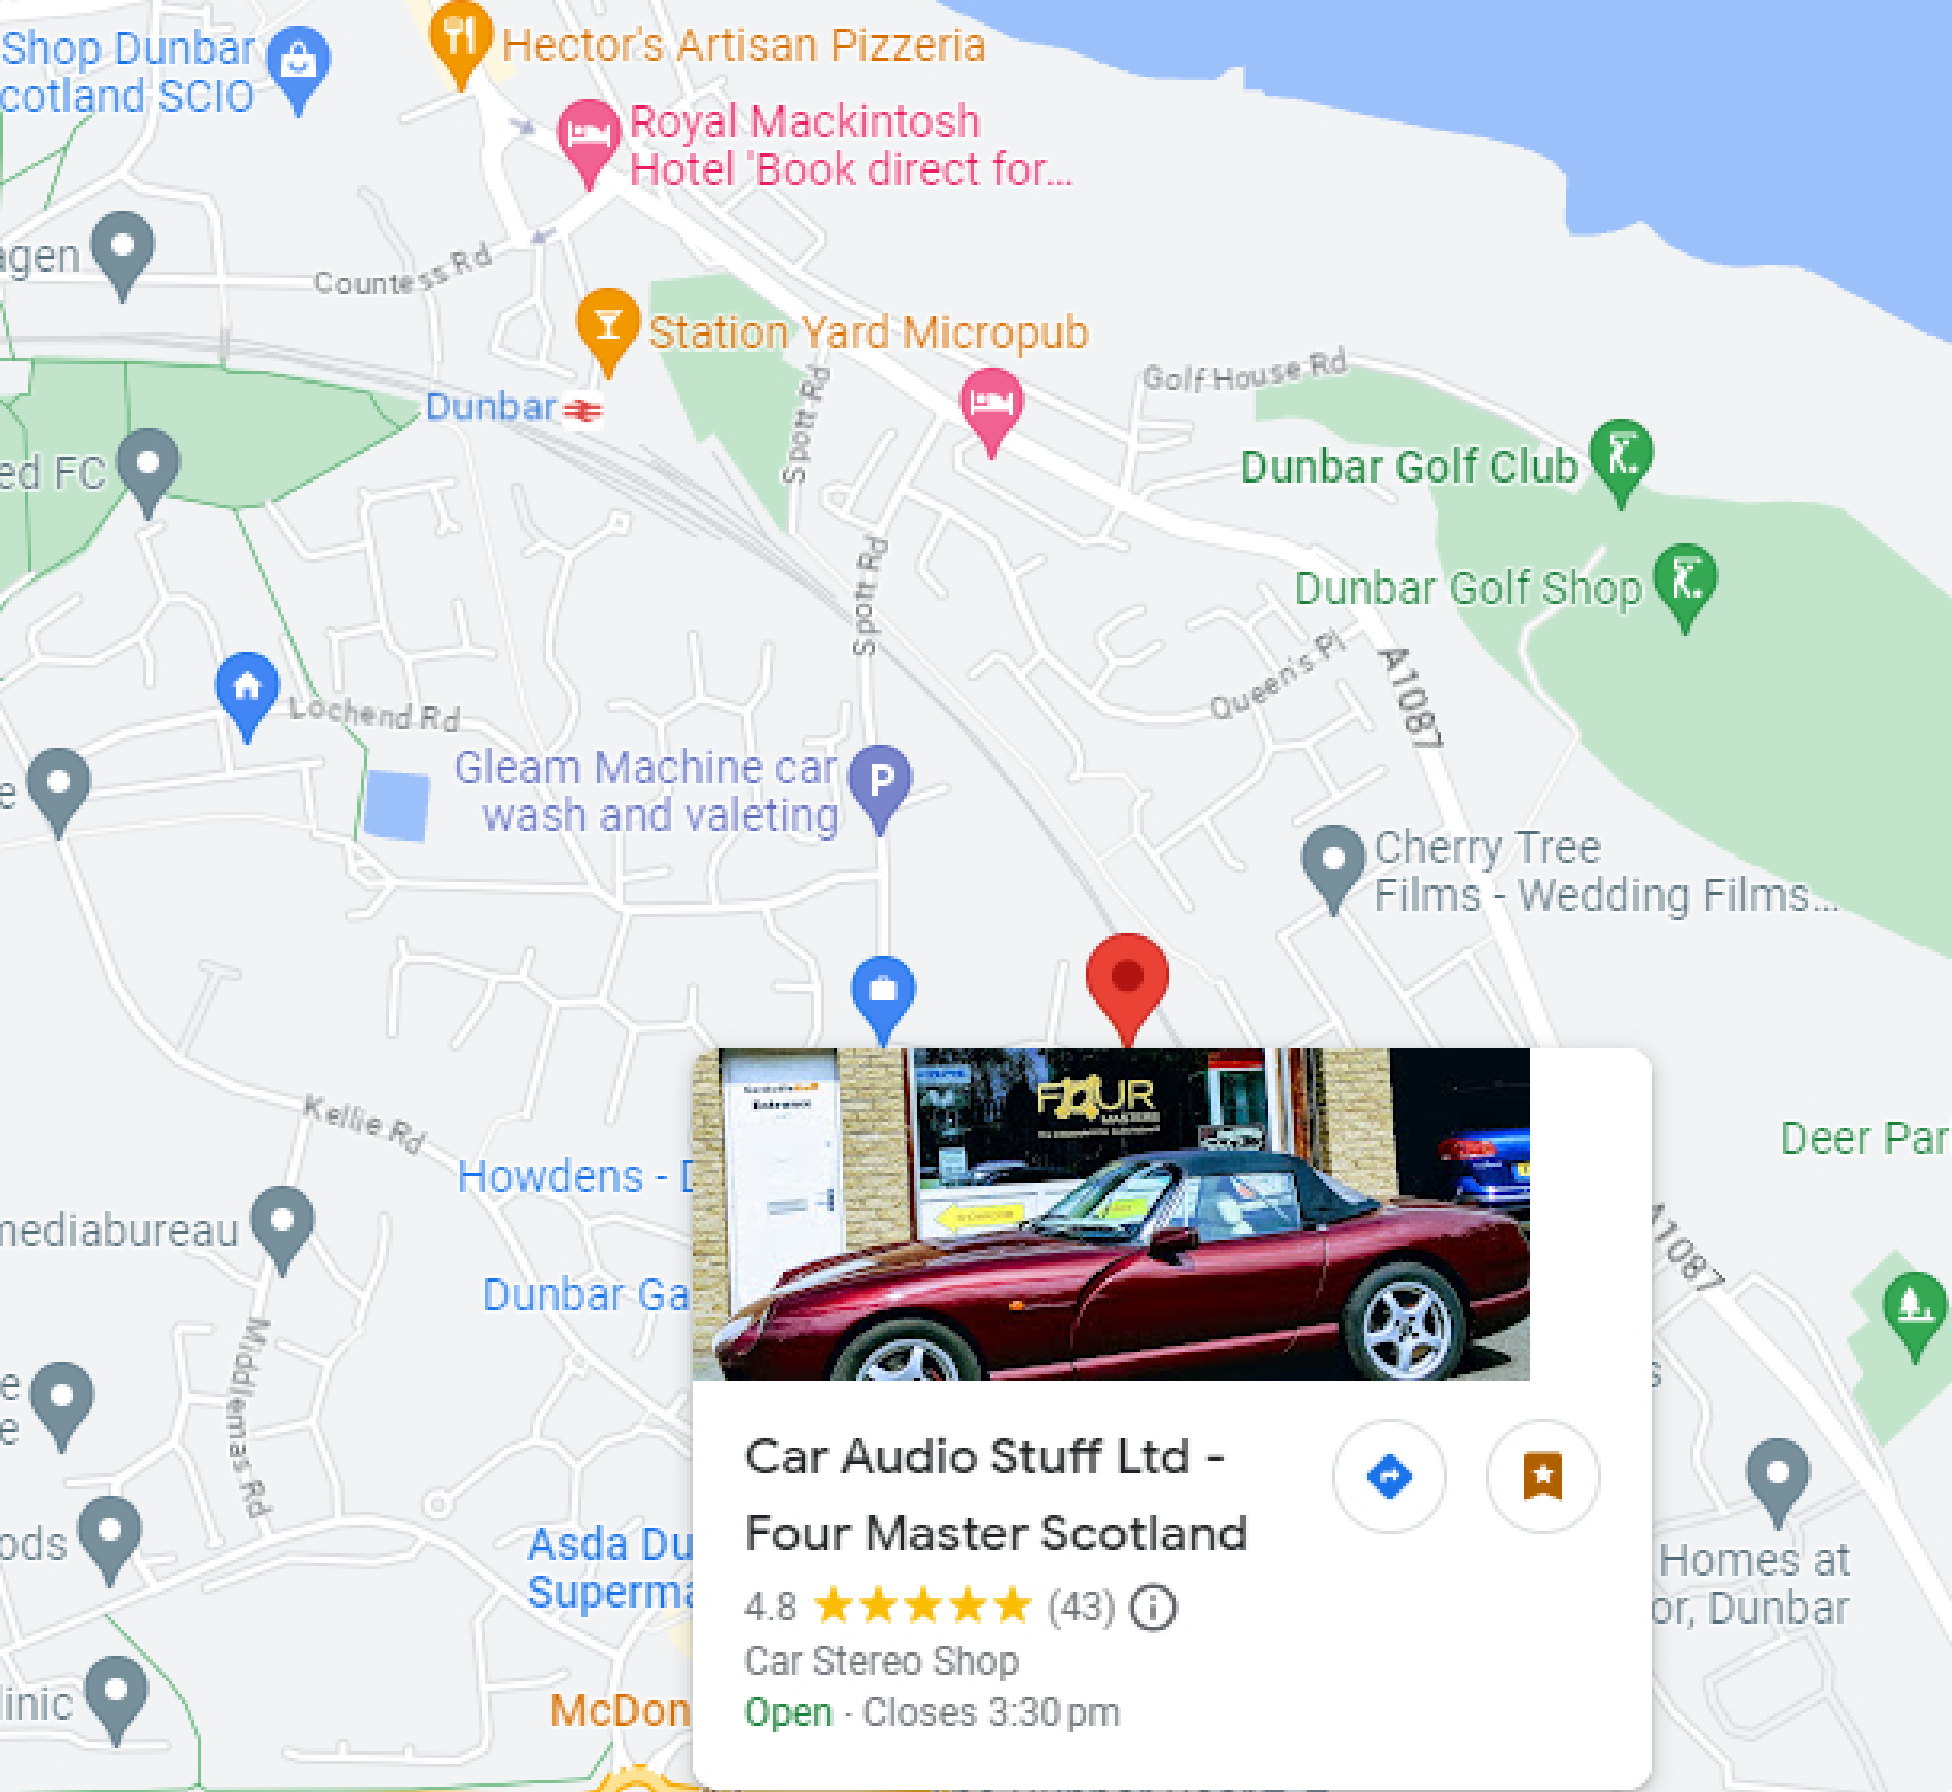

Car Audio Stuff Ltd - Four Master Scotland

4.8 ★★★★★ (43) ⓘ

Car Stereo Shop

Open - Closes 3:30 pm

**Units 5 & 6 Spott Road Ind Est - Dunbar
EH42 1RS**