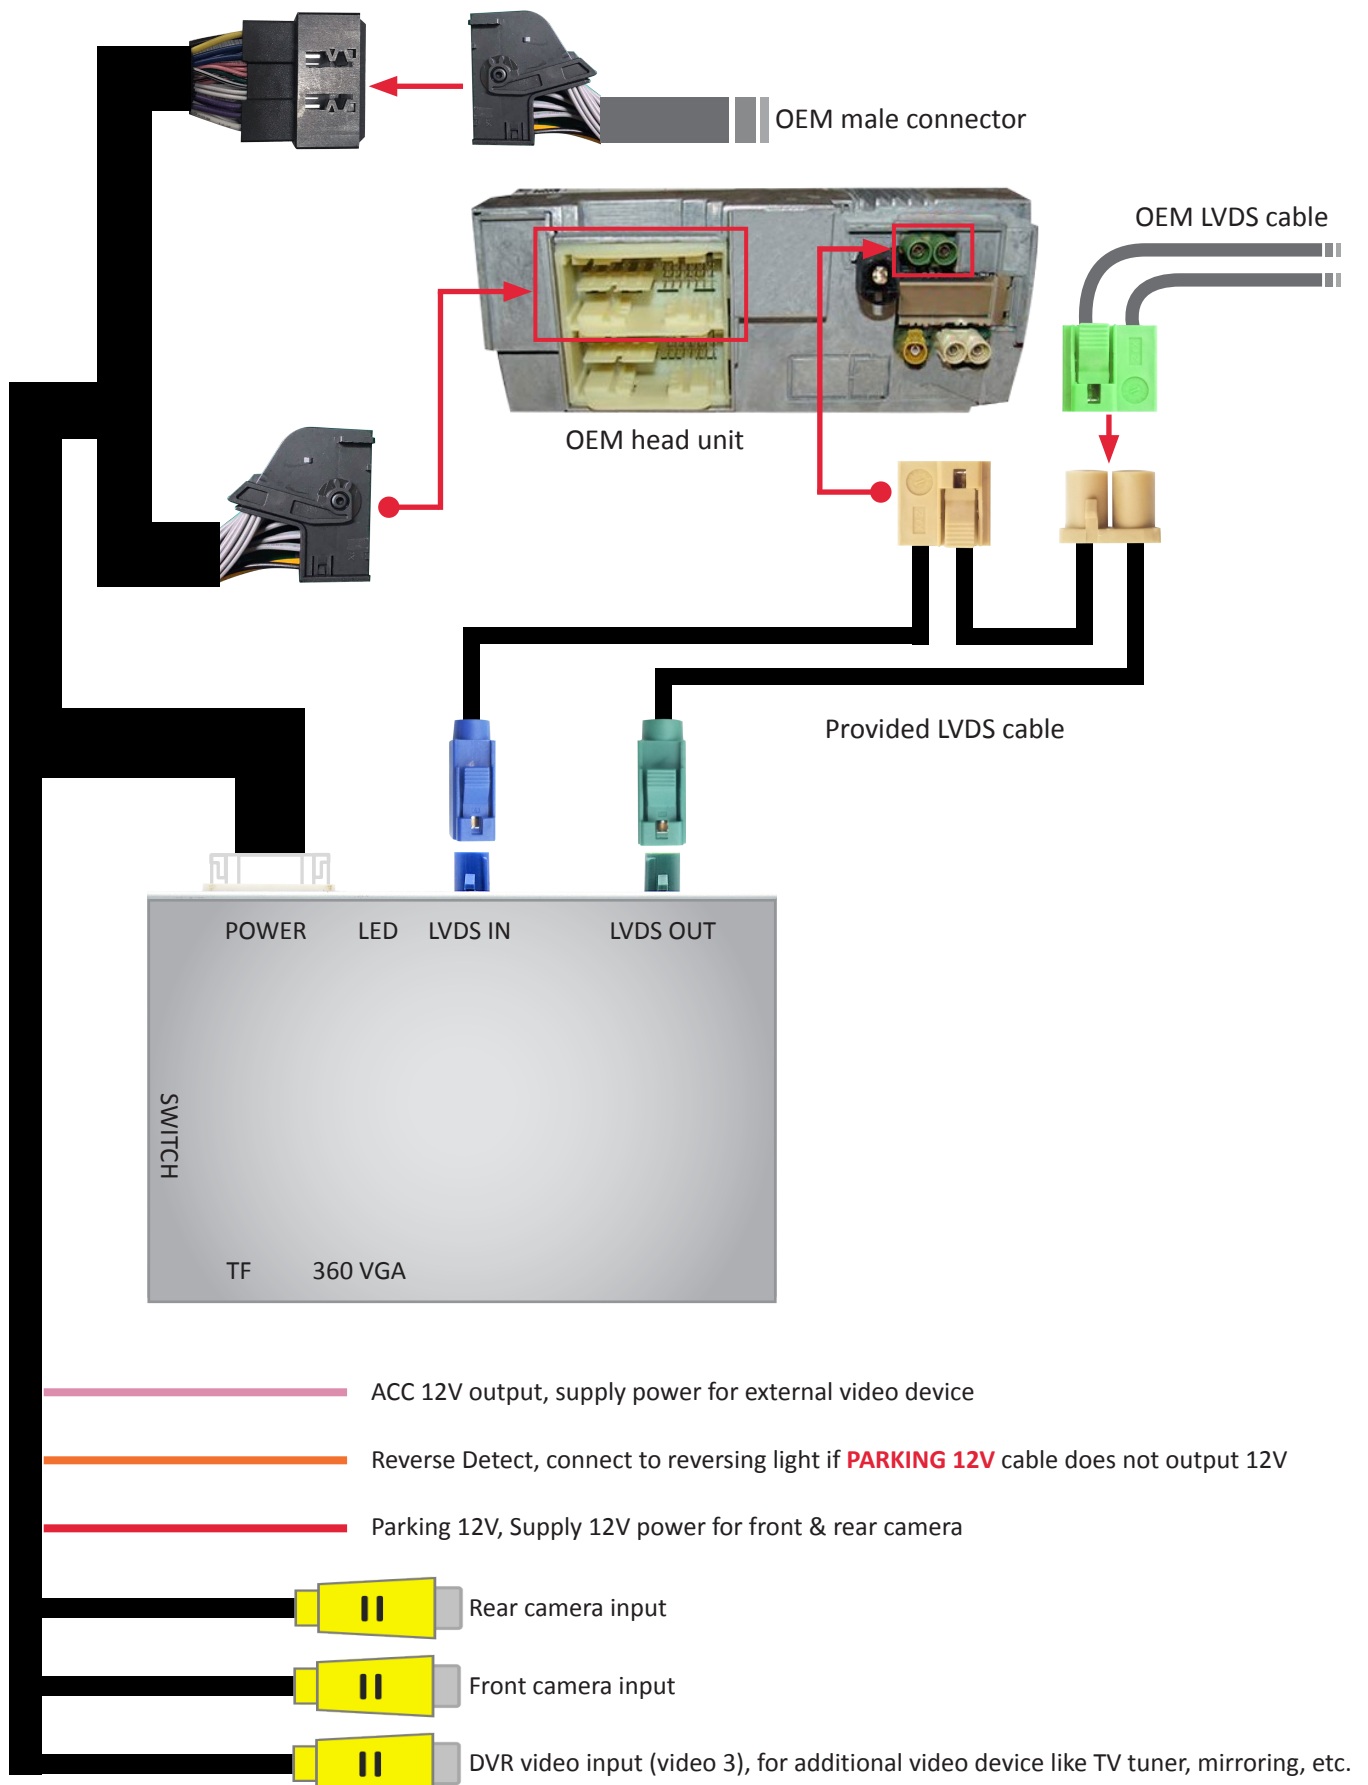

// CONNECTION DIAGRAM

FOR SPRINTER VAN'S WITH ORIGINAL
NAVIGATION

// DIP SETTING

DIP	ON ↓	OFF ↑
1	Selection of car model	
2		
3		
4	—	
5	Disable FPG (flexible parking guideline)	Enable PGuidlines
6	Enable DVR (video 3)	Disable DVR (video 3)
7	Display front view camera for 10S automatically after shifted from "R" gear	Disable front view
8	—	

2018- Sprinter with MBUX 7 inch:
1 ON, 2 OFF, 3 ON

Some common DIP shortcuts:

Function \ DIP	4	5	6	7	8
Aftermarket rear camera (CAN bus control)	OFF ▲	OFF ▲	OFF ▲	OFF ▲	OFF ▲
Aftermarket rear camera (reversing lights control)	OFF ▲	OFF ▲	OFF ▲	OFF ▲	ON ▼
Factory rear camera	OFF ▲	ON ▼	OFF ▲	OFF ▲	ON ▼

NOTE! Please disconnect & reconnect interface's power after changing any DIP setting.

* PDC (Parking Distance Control) is not available.