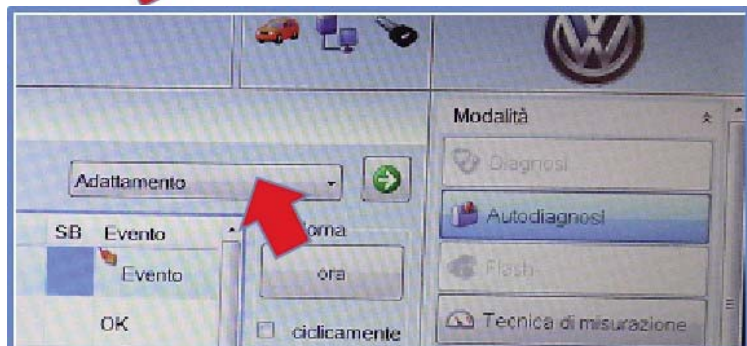

1. Connection

Connect the ODIS diagnostic system to the eODB2 socket.

2. Programming step

Start the ODIS diagnostic program. Click SELF-DIAGNOSIS, then START SELF-DIAGNOSIS

Select the type of vehicle.

Once the SELF-DIAGNOSIS is finished, select the line "5F - Electronic system for information 1".

From the drop-down menu at the top right select the item "ADAPTATION" then press the green confirmation arrow.

Scroll through the items until you identify "CAR_FUNCTION_LIST_BAP_GEN2", then select it.

Activate the function [LO]_parking_assist_0X0A ".