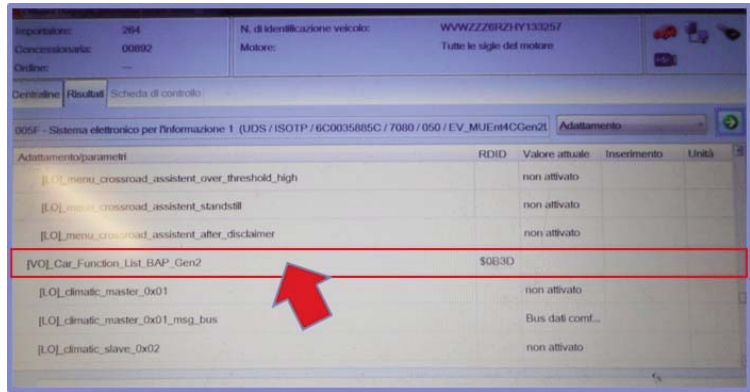

The technical information included in this manual is to be considered purely indicative, and the manufacturing company assumes no responsibility for it.

The technical staff in charge of installation is required to verify with due diligence and under their own responsibility the information reported according to the type of vehicle (eg model-specific connection points).

1. Connection

Connect the ODIS diagnostic system to the eODB2 socket.

2. Programming step

Start the ODIS diagnostic program. Click SELF-DIAGNOSIS, then START SELF-DIAGNOSIS

Select the type of vehicle.

Once the SELF-DIAGNOSIS is finished, select the line "5F - Electronic system for information 1".

From the drop-down menu at the top right select the item "ADAPTATION" then press the green confirmation arrow.

Scroll through the items until you identify "CAR_FUNCTION_LIST_BAP_GEN2", then select it.

Activate the function [LO]_parking_assist_0X0A ".

Return to the "FIT" menu and select the item "CAR_FUNCTION_ADAPTIONS_GEN2".

Activate the function: "MENU_DISPLAY_PDC"

Return to the SELF-DIAGNOSIS screen. Select the "ADAPTATION" of the control panel: "19 - Data bus diagnosis interface"