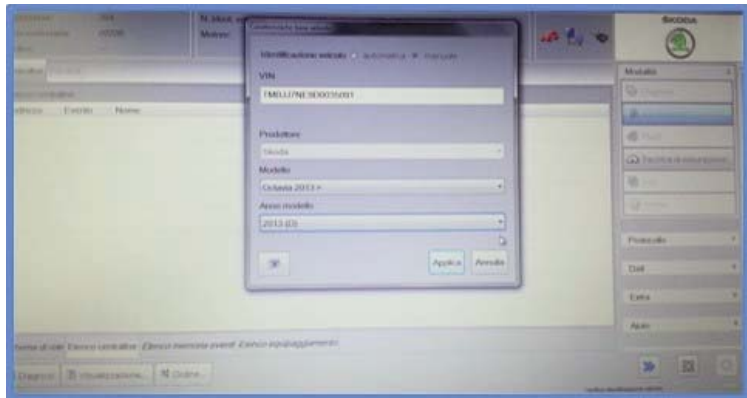

1. Connection

Connect the ODIS diagnostic system to the eODB2 socket.

2. Programming step

Start the ODIS diagnostic program. Click SELF-DIAGNOSIS, then START SELF-DIAGNOSIS

Select the type of vehicle.

Once the SELF-DIAGNOSIS is finished, select the line "5F - Electronic system for information 1".

From the drop-down menu at the top right select the item "ADAPTATION" then press the green confirmation arrow.

Scroll through the items until you identify "CAR_FUNCTION_LIST_BAP_GEN2", then select it.

Activate the function [LO]_parking_assist_0X0A ".