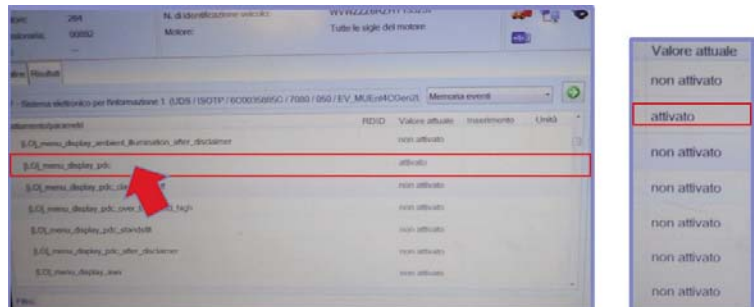

1. Connection

Connect the ODIS diagnostic system to the eODB2 socket.

2. Programming step

Start the ODIS diagnostic program. Click SELF-DIAGNOSIS, then START SELF-DIAGNOSIS

Select the type of vehicle.

Once the SELF-DIAGNOSIS is finished, select the line "5F - Electronic system for information 1".

From the drop-down menu at the top right select the item "ADAPTATION" then press the green confirmation arrow.

Scroll through the items until you identify "CAR_FUNCTION_LIST_BAP_GEN2", then select it.

Activate the function [LO]_parking_assist_0X0A ".

Return to the "FIT" menu and select the item "CAR_FUNCTION_ADAPTIONS_GEN2".

Activate the function: "MENU_DISPLAY_PDC"

Return to the SELF-DIAGNOSIS screen. Select the "ADAPTATION" of the control panel: "19 - Data bus diagnosis interface"