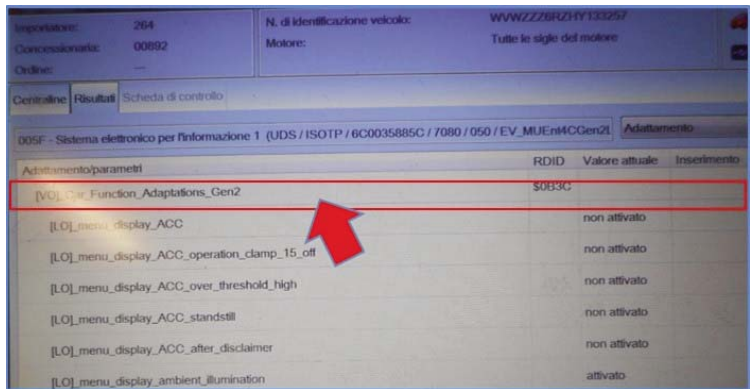

1. Connection

Connect the ODIS diagnostic system to the eODB2 socket.

2. Programming step

Start the ODIS diagnostic program. Click SELF-DIAGNOSIS, then START SELF-DIAGNOSIS

Select the type of vehicle.

Once the SELF-DIAGNOSIS is finished, select the line "5F - Electronic system for information 1".

From the drop-down menu at the top right select the item "ADAPTATION" then press the green confirmation arrow.

Scroll through the items until you identify "CAR_FUNCTION_LIST_BAP_GEN2", then select it.

Activate the function [LO]_parking_assist_0X0A ".

Return to the "FIT" menu and select the item "CAR_FUNCTION_ADAPTIONS_GEN2".

Activate the function: "MENU_DISPLAY_PDC"

Return to the SELF-DIAGNOSIS screen. Select the "ADAPTATION" of the control panel: "19 - Data bus diagnosis interface"