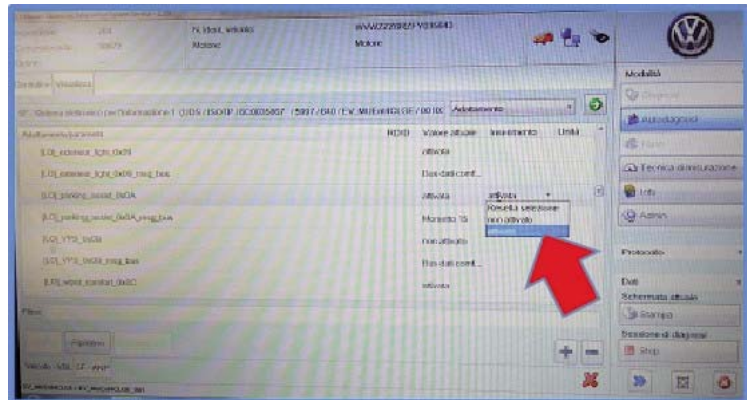

1. Connection

Connect the ODIS diagnostic system to the eODB2 socket.

2. Programming step

Start the ODIS diagnostic program. Click SELF-DIAGNOSIS, then START SELF-DIAGNOSIS

Select the type of vehicle.

Once the SELF-DIAGNOSIS is finished, select the line "5F - Electronic system for information 1".

From the drop-down menu at the top right select the item "ADAPTATION" then press the green confirmation arrow.

Scroll through the items until you identify "CAR_FUNCTION_LIST_BAP_GEN2", then select it.

Activate the function [LO]_parking_assist_0X0A ".