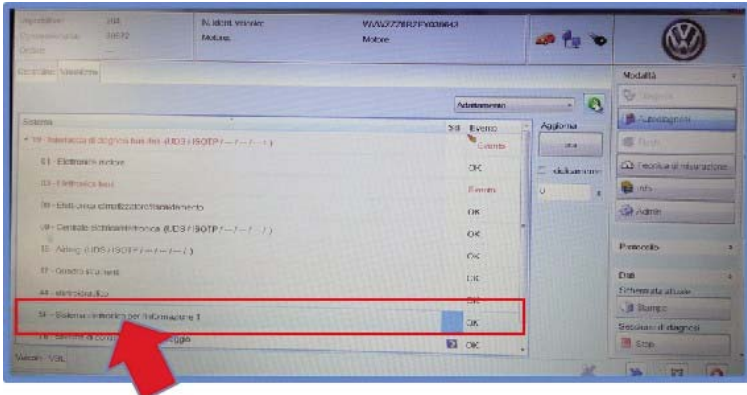

1. Connection

Connect the ODIS diagnostic system to the eODB2 socket.

2. Programming step

Start the ODIS diagnostic program. Click SELF-DIAGNOSIS, then START SELF-DIAGNOSIS

Select the type of vehicle.

Once the SELF-DIAGNOSIS is finished, select the line "5F - Electronic system for information 1".

From the drop-down menu at the top right select the item "ADAPTATION" then press the green confirmation arrow.

Scroll through the items until you identify "CAR_FUNCTION_LIST_BAP_GEN2", then select it.

Activate the function [LO]_parking_assist_0X0A ".