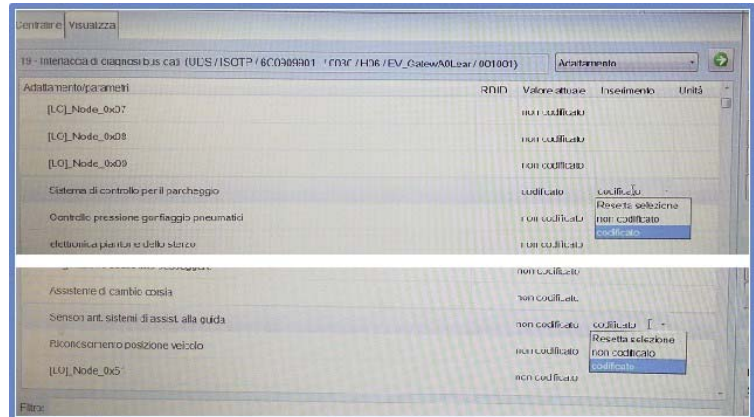

COMPANY WITH QUALITY SYSTEM
CERTIFIED BY DNV
= UNI EN ISO 9001:2008 =

COMPANY WITH QUALITY SYSTEM
CERTIFIED BY DNV
= ISO/TS16949:2009 =

COMPANY WITH QUALITY SYSTEM
CERTIFIED BY CSQ
= UNI EN ISO 14001:2004 =