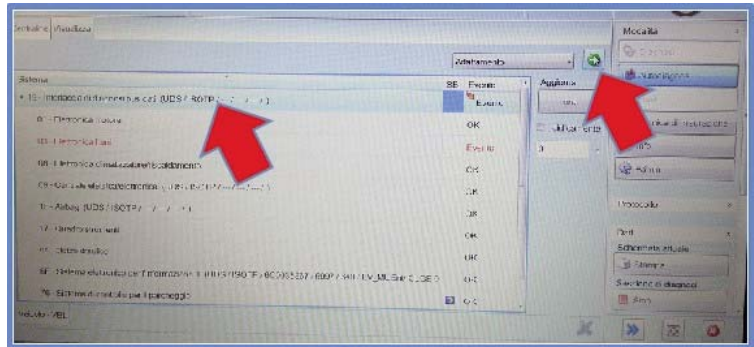

From the drop-down menu at the top right select the item "ADAPTATION" then press the green confirmation arrow.

Scroll through the items until you identify "CAR_FUNCTION_LIST_BAP_GEN2", then select it.

Activate the function [LO]_parking_assist_0X0A ".

Return to the "FIT" menu and select the item "CAR_FUNCTION_ADAPTIONS_GEN2".

Activate the function: "MENU_DISPLAY_PDC"

Return to the SELF-DIAGNOSIS screen. Select the "ADAPTATION" of the control panel: "19 - Data bus diagnosis interface"