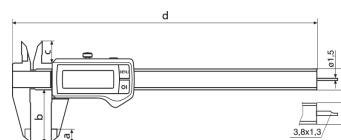

Product features:

- High contrast analog display
- Locking screw above
- Lapped guideway
- Measuring blade for inside measurements
- Slide and beam made of hardened stainless steel
- Step measuring function
- Immediate measurements due to the Reference System
- Raised guideway for the protection of the scale
- Excellent resistance against dust, coolants and lubricants
- Dirt wipers are integrated in the slide

Order-No.: **4103301**

Technical Data

Measuring range	0 - 150
Measuring range inch	0 - 6"
Resolution	0,01 mm
Resolution	0,0005 in
Error limit	0,03 mm
Height of digits	11 mm

Energy supply:

Battery life approx. 3 years

Battery type:

CR 2032 (3V Lithium)

Package contains:

- battery
- instruction manual
- case

Dimensions

a	10 mm
b	40 mm
c	16 mm
d	235 mm
e	16 mm

Accessories

Bezeichnung	Typ	Artikel-Nr.
Depth bridge	16 Em	4102020