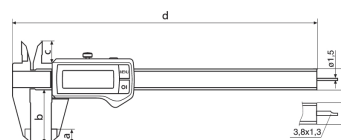

Product Information

Digital Caliper MarCal 16 ER

Function:

ON/OFF, AUTO-ON / OFF, RESET (set display to zero), mm/inch, LOCK function (key lock)

Product features:

- High contrast analog display
- Locking screw above
- Lapped guideway
- Measuring blade for inside measurements
- Slide and beam made of hardened stainless steel
- Step measuring function
- Immediate measurements due to the Reference System
- Raised guideway for the protection of the scale
- Dirt wipers are integrated in the slide

Measuring range	0 - 150
Measuring range inch	0 - 6"
Resolution	0,01 mm
Resolution	0,0005 in
Error limit	0,03 mm
Height of digits	11 mm

Dimensions

a	10 mm
b	40 mm
c	16 mm
d	235 mm
e	16 mm

Accessories

Bezeichnung	Typ	Artikel-Nr.
Depth bridge	16 Em	4102020