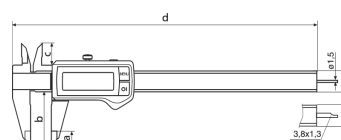

Product features:

- High contrast analog display
- Locking screw above
- Lapped guideway
- Measuring blade for inside measurements
- Slide and beam made of hardened stainless steel
- Step measuring function
- Immediate measurements due to the Reference System
- Raised guideway for the protection of the scale
- Excellent resistance against dust, coolants and lubricants
- Dirt wipers are integrated in the slide

Measuring range	0 - 150
Measuring range inch	0 - 6"
Resolution	0,01 mm
Resolution	0,0005 in
Error limit	0,03 mm
Height of digits	11 mm

Dimensions

a	10 mm
b	40 mm
c	16 mm
d	235 mm
e	16 mm

Accessories

Bezeichnung	Typ	Artikel-Nr.
Depth bridge	16 Em	4102020
Receiver for instruments with Integrated Wireless	i-Stick	4102220