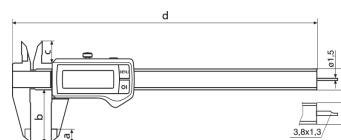

Product Information

Digital Caliper MarCal 16 EWR

Product features:

- High contrast analog display
- Locking screw above
- Lapped guideway
- Measuring blade for inside measurements
- Slide and beam made of hardened stainless steel
- Step measuring function
- Immediate measurements due to the Reference System
- Raised guideway for the protection of the scale
- Excellent resistance against dust, coolants and lubricants
- Dirt wipers are integrated in the slide

Battery type:

CR 2032 (3V Lithium)

Package contains:

- battery
- instruction manual
- case

Order-No.: **4103304**

Technical Data

Measuring range	0 - 200
Measuring range inch	0 - 8"
Resolution	0,01 mm
Resolution	0,0005 in
Error limit	0,03 mm
Height of digits	11 mm

Dimensions

a	10 mm
b	50 mm
c	19 mm
d	285 mm
e	16 mm

Accessories

Bezeichnung	Typ	Artikel-Nr.
Depth bridge	16 Em	4102020