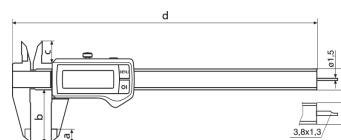

Product Information

Digital Caliper MarCal 16 EWR

Product features:

- High contrast analog display
- Locking screw above
- Lapped guideway
- Measuring blade for inside measurements
- Slide and beam made of hardened stainless steel
- Step measuring function
- Immediate measurements due to the Reference System
- Raised guideway for the protection of the scale
- Excellent resistance against dust, coolants and lubricants
- Dirt wipers are integrated in the slide

Battery type:

CR 2032 (3V Lithium)

Package contains:

- battery
- instruction manual
- case

Order-No.: **4103303**

Technical Data

Measuring range	0 - 150
Measuring range inch	0 - 6"
Resolution	0,01 mm
Resolution	0,0005 in
Error limit	0,03 mm
Height of digits	11 mm

Dimensions

a	10 mm
b	40 mm
c	16 mm
d	235 mm
e	16 mm

Accessories

Bezeichnung	Typ	Artikel-Nr.
Depth bridge	16 Em	4102020