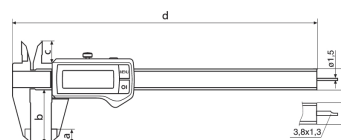

Product Information

Digital Caliper MarCal 16 ER

Product features:

- High contrast analog display
- Locking screw above
- Lapped guideway
- Measuring blade for inside measurements
- Slide and beam made of hardened stainless steel
- Step measuring function
- Immediate measurements due to the Reference System
- Raised guideway for the protection of the scale
- Dirt wipers are integrated in the slide

Function:

ON/OFF, AUTO-ON / OFF, RESET (set display to zero), mm/inch, LOCK function (key lock)

Order-No.: **4103013**

Energy supply:

Battery life approx. 3 years

Battery type:

CR 2032 (3V Lithium)

Package contains:

- instruction manual
- battery
- case

Technical Data

Measuring range	0 - 150
Measuring range inch	0 - 6"
Resolution	0,01 mm
Resolution	0,0005 in
Error limit	0,03 mm
Height of digits	11 mm

Dimensions

a	10 mm
b	40 mm
c	16 mm
d	235 mm
e	16 mm