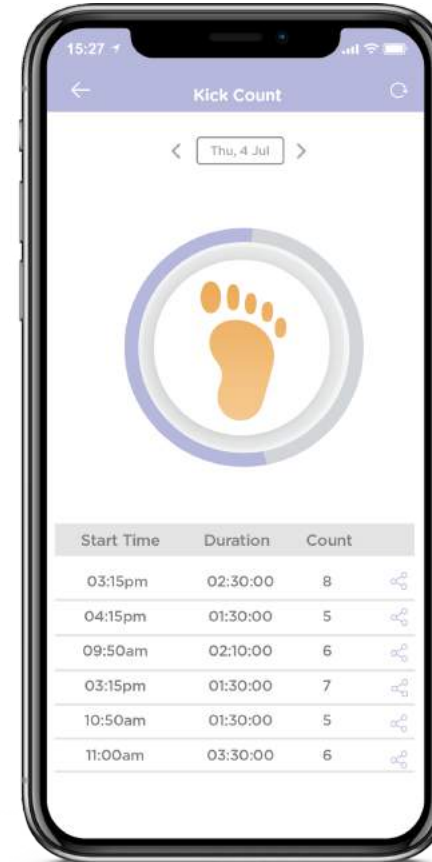

The Hubble Roo is a unique prenatal product, hear love with this fetal listening device for in-home use. Listen to your unborn baby's heartbeat, right on your mobile phone, no gel required.

Features

- **BLUETOOTH** - Connects wirelessly to any compatible smartphone, tablet or PC (iOS/Android)
- **HEARTBEAT** - Listen to your unborn baby's heartbeat on your smartphone, tablet or PC
- **SHARE** - Share the heartbeat with friends and family and track developmental milestones
- **NO MESS** - The Roo requires no messy gel
- **TRACKING & EDUCATION** - Comprehensive Roo App

Roo Prenatal Tracker

Tools

Live Heartbeat

Heartbeat Trends

Kick Tracker

Water Tracker

- Weight Tracker
- Bumper Tracker
- FAQs

- Pregnancy Tips
- Pregnancy Videos
- Advice

Roo Works with Alexa

Alexa, ask Roo to add a kick !

Ok, one kick added

Alexa, ask Roo to add glass of water

Ok, one glass of water added

Alexa, ask Roo how many glasses of water today?

You had 8 glasses of water and your target is 12 per day

hubble
connected™

Health

Hubble Dream

Comfort Cloud with 1080p Wi-Fi® Video Baby Camera

Adjustable bumper for adapting to baby's growth

Sleep trainer & nightlight

Features

Video Baby Camera Features