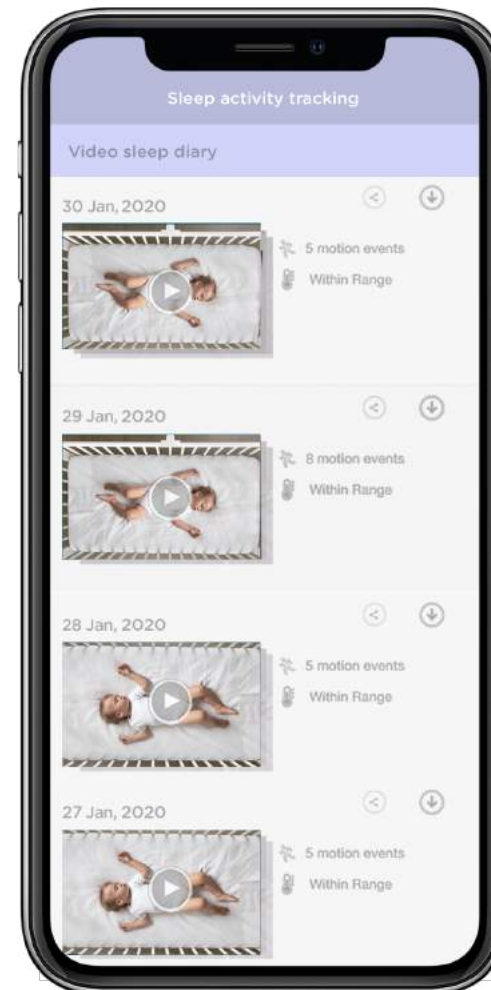

Connect Chat

When the Connect Chat function is activated, the Bottom Camera automatically follows the movement of the selected person.

You can chat with and see your love one as they move around in the room.

(1) Infant Automatically Detected in Sleep Area

(2) Movement Data Captured by Device
and Sent to Cloud Server

(3) Analyzes for Sleep Quality Pushed to App*

Sleep Insight

All captured videos are represented in the form of a timeline graph

All captured videos are presented in an event list, in order of time occurrence

A daily activity summary lets parents see their baby's activity patterns and even understand their baby's sleeping routine and quality of sleep

Nursery Pal Crib Edition

5" Smart HD Baby Monitor with Touch Screen Viewer

Features

- NEW: 5" diagonal color screen
- NEW: 7-color night light and sleep trainer
- NEW: Long life parent unit battery (3000mAh Li-battery)
- Wi-Fi® and 2.4 GHz FHSS Wireless Connectivity
- 1080p Remote access via Smart Device
- Two-Way Communication
- Room Temperature Display
- Digital Pan, Tilt and Zoom
- Infrared Night Vision
- Nature Sounds, Lullabies and Bedside Stories preloaded on camera unit
- Adjustable Crib Mount