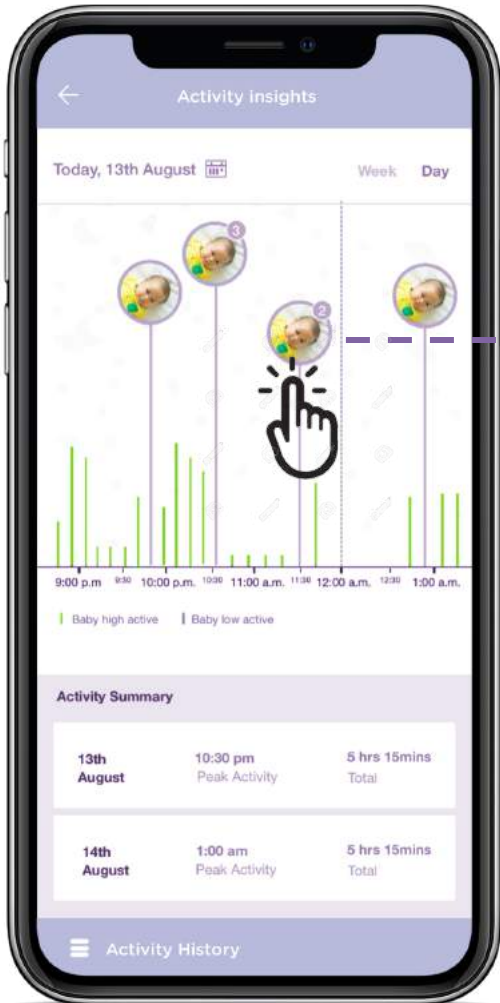

84%

Infants don't sleep through the night at 6 months

Sleep Diary – How It Works

- Infants have different sleep patterns to adults, who may sleep 6-8 hours straight
- An infant may have 6-8 ‘sleep events’ within a 24 hours period

(1) Infant Automatically Detected in Sleep Area

(2) Movement Data Captured by Device
and Sent to Cloud Server

(3) Analyzes for Sleep Quality Pushed to App*

Sleep Insight

All captured videos are represented in the form of a timeline graph

All captured videos are presented in an event list, in order of time occurrence

A daily activity summary lets parents see their baby's activity patterns and even understand their baby's sleeping routine and quality of sleep

Nursery Pal Crib Edition

5" Smart HD Baby Monitor with Touch Screen Viewer

Features

- NEW: 5" diagonal color screen
- NEW: 7-color night light and sleep trainer
- NEW: Long life parent unit battery (3000mAh Li-battery)
- Wi-Fi® and 2.4 GHz FHSS Wireless Connectivity
- 1080p Remote access via Smart Device
- Two-Way Communication
- Room Temperature Display
- Digital Pan, Tilt and Zoom
- Infrared Night Vision
- Nature Sounds, Lullabies and Bedside Stories preloaded on camera unit
- Adjustable Crib Mount