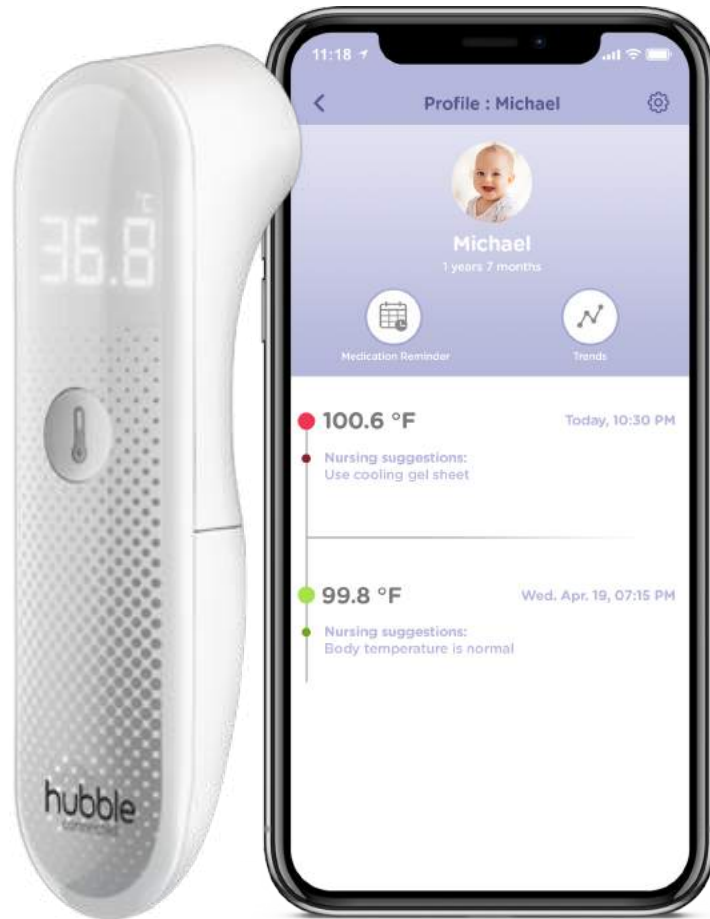

Hubble Comfort+

3-in-1 Smart Non-contact Baby Thermometer

Features

- Measures body, liquid (milk, bath water) and food temperatures
- Temperature measuring range:
- Body: 34°C to 43°C (93.2°F to 109.4°F)
- Liquid/Food: 0°C to 100°C (32°F to 212°F)
- Accuracy of body temperature: $\pm 0.2^{\circ}\text{C}$ for the range 35°C to 42°C
- $\pm 0.4^{\circ}\text{F}$ for the range 95°F to 107.6°F
- Maximum measuring distance: up to 5cm
- LED digital display
- Indicator light:
- Red: High body temperature
- Amber: Elevated body temperature
- Green: Normal body temperature
- Readings provided in °F or °C
- Auto-power off
- FDA and CE Medical Certified
- Battery life: up to 1 year

Measure Body,
Liquid(Milk, Bath Water)
And Food Temperatures

Accuracy of
Body Temperature