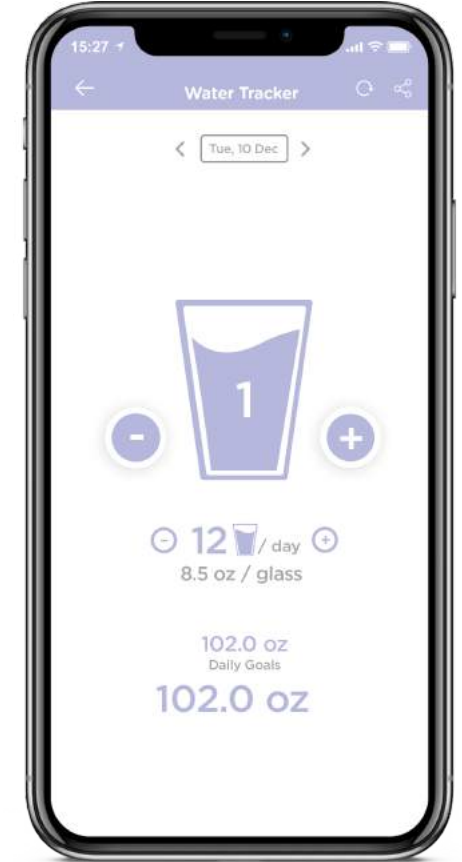

The Hubble Roo is a unique prenatal product, hear love with this fetal listening device for in-home use. Listen to your unborn baby's heartbeat, right on your mobile phone, no gel required.

Features

- **BLUETOOTH** - Connects wirelessly to any compatible smartphone, tablet or PC (iOS/Android)
- **HEARTBEAT** - Listen to your unborn baby's heartbeat on your smartphone, tablet or PC
- **SHARE** - Share the heartbeat with friends and family and track developmental milestones
- **NO MESS** - The Roo requires no messy gel
- **TRACKING & EDUCATION** - Comprehensive Roo App

Roo Prenatal Tracker

Tools

Live Heartbeat

Heartbeat Trends

Kick Tracker

Water Tracker

- Weight Tracker
- Bumper Tracker
- FAQs

- Pregnancy Tips
- Pregnancy Videos
- Advice

Roo Works with Alexa

Alexa, ask Roo to add a kick !

Ok, one kick added

Alexa, ask Roo to add glass of water

Ok, one glass of water added

Alexa, ask Roo how many glasses of water today?

You had 8 glasses of water and your target is 12 per day