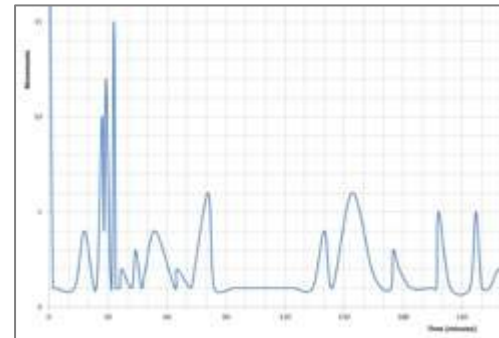

Sleep Is a Problem for Most Parents

- Nearly 1/3 of parents have a significant problem with their child's sleep behavior
- Frequent night waking that disturbs parents is common from 4-12 months
- 71% sleep through the night on at least one occasion by 3 months of age, but many relapse into more frequent waking in the 4 to 12 month period
- It is not until after 24 months that regular night waking (requiring attention) becomes much less common

84%

Infants don't sleep through the night at 6 months

Sleep Diary – How It Works

- Infants have different sleep patterns to adults, who may sleep 6-8 hours straight
- An infant may have 6-8 ‘sleep events’ within a 24 hours period

(1) Infant Automatically Detected in Sleep Area

(2) Movement Data Captured by Device
and Sent to Cloud Server

(3) Analyzes for Sleep Quality Pushed to App*

Sleep Insight

All captured videos are represented in the form of a timeline graph