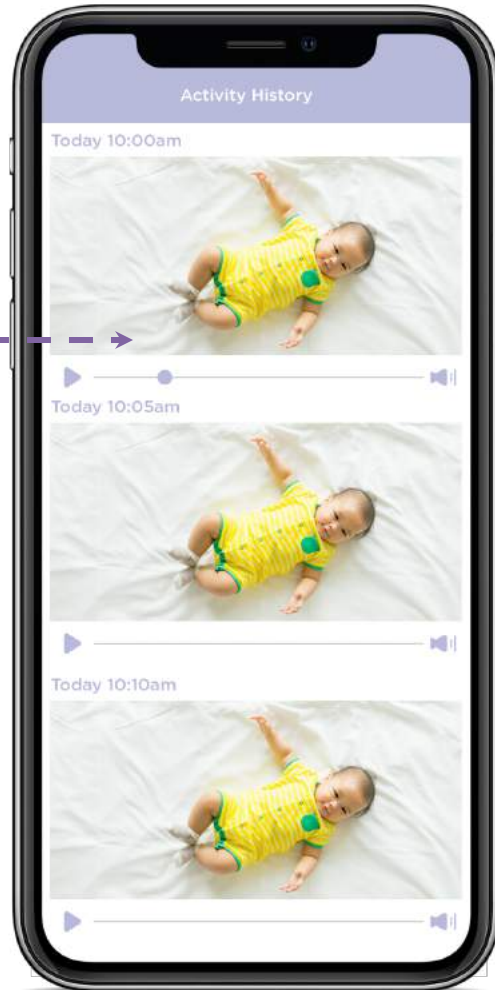

84%

Infants don't sleep through the night at 6 months

Sleep Diary – How It Works

- Infants have different sleep patterns to adults, who may sleep 6-8 hours straight
- An infant may have 6-8 ‘sleep events’ within a 24 hours period

(1) Infant Automatically Detected in Sleep Area

(2) Movement Data Captured by Device
and Sent to Cloud Server

(3) Analyzes for Sleep Quality Pushed to App*

Sleep Insight

All captured videos are represented in the form of a timeline graph

All captured videos are presented in an event list, in order of time occurrence

A daily activity summary lets parents see their baby's activity patterns and even understand their baby's sleeping routine and quality of sleep

Nursery Pal Crib Edition

5" Smart HD Baby Monitor with Touch Screen Viewer

Features

- NEW: 5" diagonal color screen
- NEW: 7-color night light and sleep trainer
- NEW: Long life parent unit battery (3000mAh Li-battery)
- Wi-Fi® and 2.4 GHz FHSS Wireless Connectivity
- 1080p Remote access via Smart Device
- Two-Way Communication
- Room Temperature Display
- Digital Pan, Tilt and Zoom
- Infrared Night Vision
- Nature Sounds, Lullabies and Bedside Stories preloaded on camera unit
- Adjustable Crib Mount