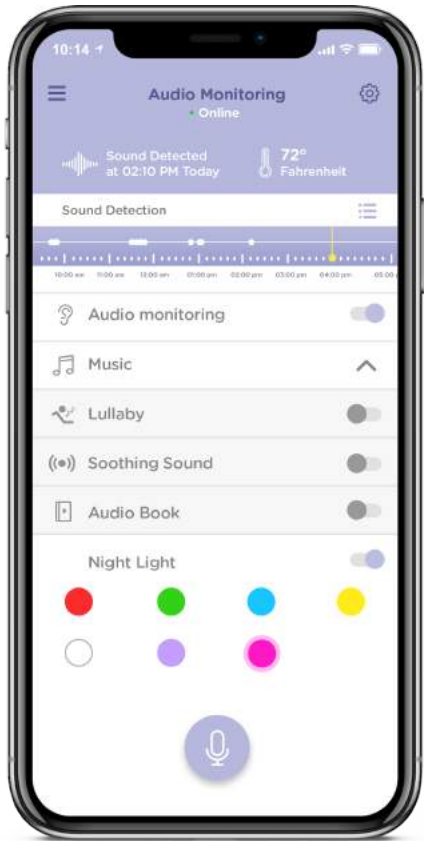

Features

- Wi-Fi and Wireless Connectivity
- Voice detection
- LED digital clock (network update)
- Room temperature display
- Pre-loaded Lullabies/ Nature Sounds / Bedside Stories
- 7-color Night Light with breath function (fade in/out)
- Live Bluetooth 5.0 Audio Streaming via smartphone
- 2.5W speaker driver
- Time display /Alarm
- Speaker volume / Night Light control (local and app)
- Sleep Trainer for Toddler (Night light color indication)
- Wi-Fi hub for Hubble BLE Smart Nursery products

Hubble Services

- Audio Monitoring
- Sound & temperature alerts
- Soother volume and night light intensity control
- Create personal audio recordings
- Baby Growth and Development Tracker
- Sleep Advice & Parenting Tips

Night Light

LED Digital Clock

HD Sound Speaker

Voice Detection

Room Temperature Display

Hubble Eclipse +

Smart Portable Soother with night light, digital clock and audio monitoring

Clock display

Night Light

LED Digital Clock

HD Sound Speaker

Voice Detection

Room Temperature Display

Portable & Rechargeable

Features

- Wi-Fi and Wireless Connectivity
- Rechargeable base for maximum portability
- Voice detection
- LED digital clock (network update)
- Room temperature display
- Pre-loaded Lullabies/ Nature Sounds / Bedside Stories
- 7-color Night Light with breath function (fade in/out)
- Live Bluetooth 5.0 Audio Streaming via smartphone
- 2.5W speaker driver
- Time display /Alarm
- Speaker volume / Night Light control (local and app)
- Sleep Trainer for Toddler (Night light color indication)
- Wi-Fi hub for Hubble BLE Smart Nursery products