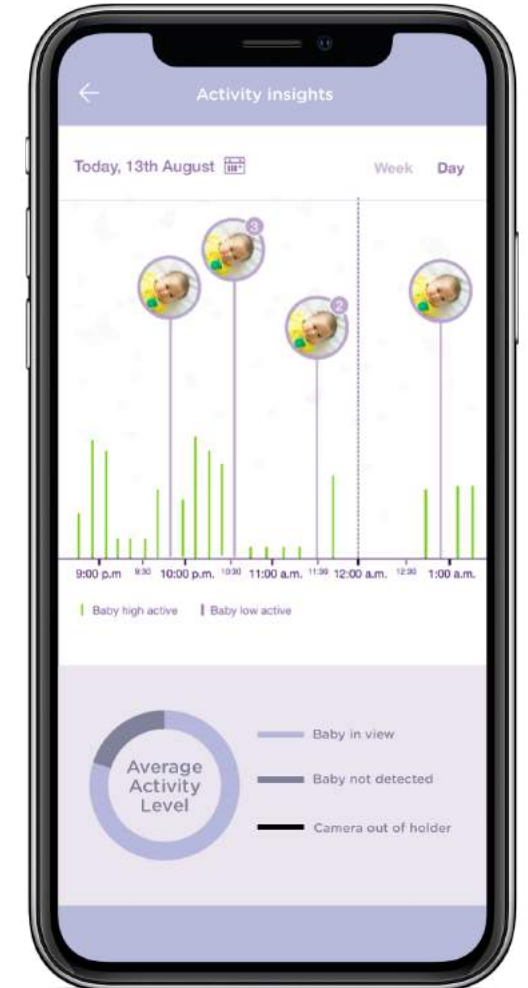

84%

Infants don't sleep through the night at 6 months

Sleep Diary – How It Works

- Infants have different sleep patterns to adults, who may sleep 6-8 hours straight
- An infant may have 6-8 ‘sleep events’ within a 24 hours period

(1) Infant Automatically Detected in Sleep Area

(2) Movement Data Captured by Device
and Sent to Cloud Server

(3) Analyzes for Sleep Quality Pushed to App*

Sleep Insight

All captured videos are represented in the form of a timeline graph

All captured videos are presented in an event list, in order of time occurrence

A daily activity summary lets parents see their baby's activity patterns and even understand their baby's sleeping routine and quality of sleep

Nursery Pal Crib Edition

5" Smart HD Baby Monitor with Touch Screen Viewer

Features

- NEW: 5" diagonal color screen
- NEW: 7-color night light and sleep trainer
- NEW: Long life parent unit battery (3000mAh Li-battery)
- Wi-Fi® and 2.4 GHz FHSS Wireless Connectivity
- 1080p Remote access via Smart Device
- Two-Way Communication
- Room Temperature Display
- Digital Pan, Tilt and Zoom
- Infrared Night Vision
- Nature Sounds, Lullabies and Bedside Stories preloaded on camera unit
- Adjustable Crib Mount