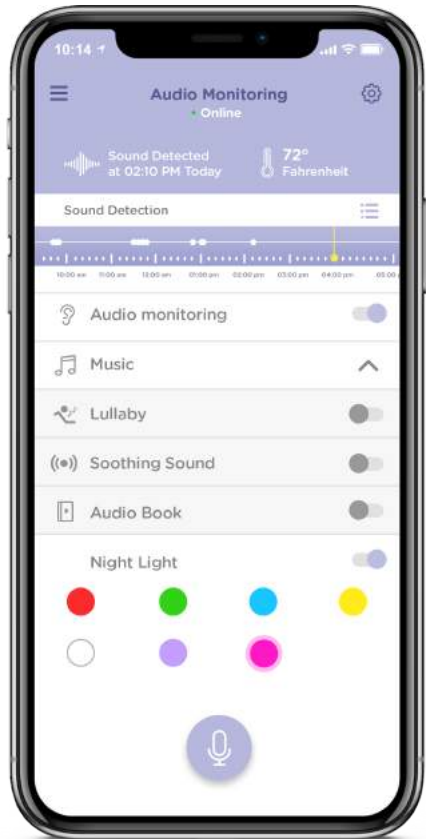

Hubble Dream+

Sensor Matt with 1080p Wi-Fi® Video Baby Camera

Sleep trainer & nightlight

Features

Video Baby Camera Features

- NEW: 7- color night light and sleep trainer
- Wi-Fi® and Wireless Connectivity
- Full HD 1080p resolution for remote monitoring
- Flexible magnetic mount
- Two-way talk
- Room temperature display
- Infrared night vision
- Preloaded lullabies, soothing sounds and bedtime stories

Monitors Breathing & Heart Rate

Night Light

FULL HD Full HD Live Streaming via Smart Device

Room Temperature Sensor

Hubble Eclipse

Smart Soother with night light, digital clock and audio monitoring

Clock display

Features

- Wi-Fi and Wireless Connectivity
- Voice detection
- LED digital clock (network update)
- Room temperature display
- Pre-loaded Lullabies/ Nature Sounds / Bedside Stories
- 7-color Night Light with breath function (fade in/out)
- Live Bluetooth 5.0 Audio Streaming via smartphone
- 2.5W speaker driver
- Time display /Alarm
- Speaker volume / Night Light control (local and app)
- Sleep Trainer for Toddler (Night light color indication)
- Wi-Fi hub for Hubble BLE Smart Nursery products

Night Light

LED Digital Clock

HD Sound Speaker

Voice Detection

Room Temperature Display

Hubble Eclipse +

Smart Portable Soother with night light, digital clock and audio monitoring

Clock display