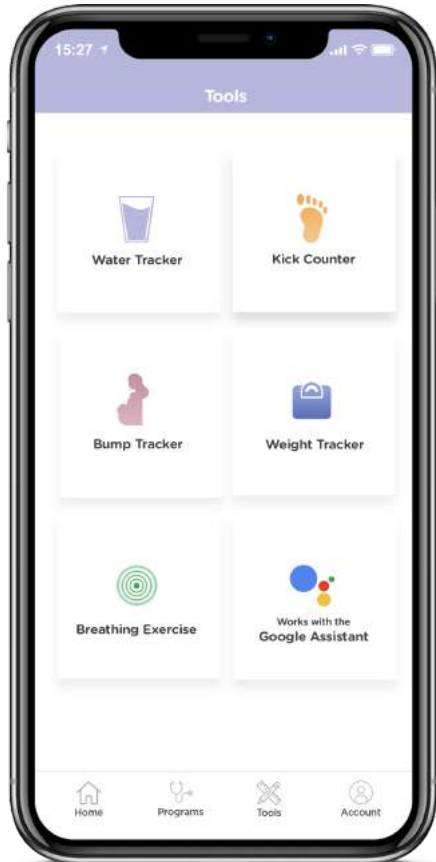

Bundles (two parent units and one baby unit)

hubble
connected™

Prenatal

Prenatal Products

The Roo

Hear life. Feel love.

Roo

Acoustic Fetal Heart Rate Monitor

The Hubble Roo is a unique prenatal product, hear love with this fetal listening device for in-home use. Listen to your unborn baby's heartbeat, right on your mobile phone, no gel required.

Features

- **BLUETOOTH** - Connects wirelessly to any compatible smartphone, tablet or PC (iOS/Android)
- **HEARTBEAT** - Listen to your unborn baby's heartbeat on your smartphone, tablet or PC
- **SHARE** - Share the heartbeat with friends and family and track developmental milestones
- **NO MESS** - The Roo requires no messy gel
- **TRACKING & EDUCATION** - Comprehensive Roo App

Roo Prenatal Tracker

Tools

Live Heartbeat

Heartbeat Trends

Kick Tracker

Water Tracker

- Weight Tracker
- Bumper Tracker
- FAQs

- Pregnancy Tips
- Pregnancy Videos
- Advice