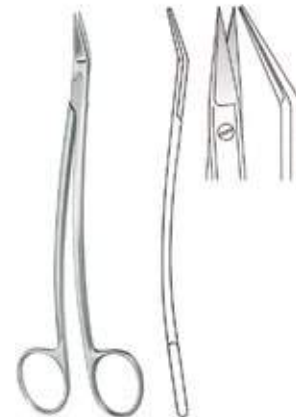

Scissors

Scissors, acc. to Dean, serrated, angled upwards

Material: Stainless steel

Other Sizes:

002-0497-17   17.5 cm