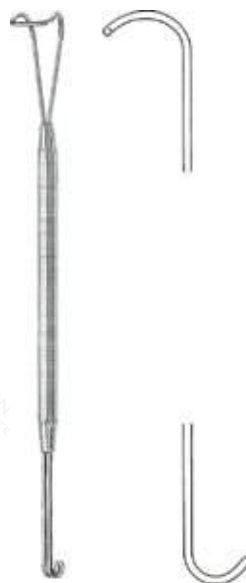

Other Sizes:
024-0709-02 : 14.5 cm

Rhinology

Hooklet, acc. to Cottle, blunt, 4 prongs

Material: Stainless steel

Other Sizes:

024-0710-14 : 14 cm

Rhinology

Retractor, acc. to Neivert, with groove