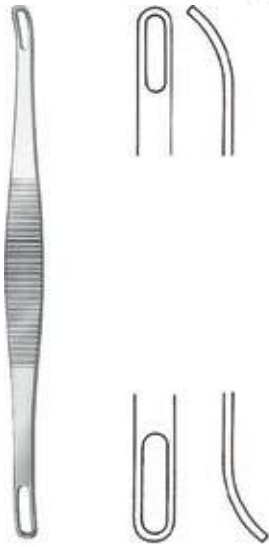

Dermatology
Comedone extractor, acc. to Schamberg

Material: Stainless steel

Other Sizes:
017-0279-10 : 9.5 cm