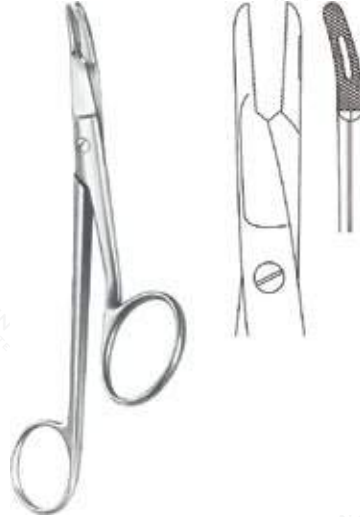

Suture
Needleholder, acc. to acc. to Gillies

Material: Stainless steel

Other Sizes:
011-0469-16   16 cm