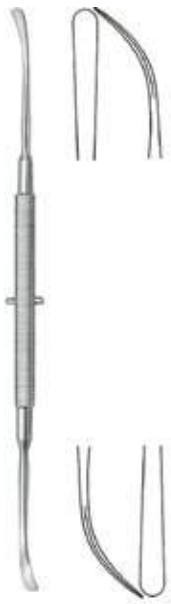

Rhinology
Septum elevator, acc. to Roger

Material: Stainless steel

Other Sizes:
024-0572-19 : 4 mm, 20 cm