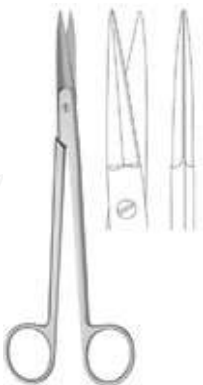

Scissors

Cartilage scissors, acc to McIndoe

Material: Stainless steel

Other Sizes:

002-0480-19   18.5 cm