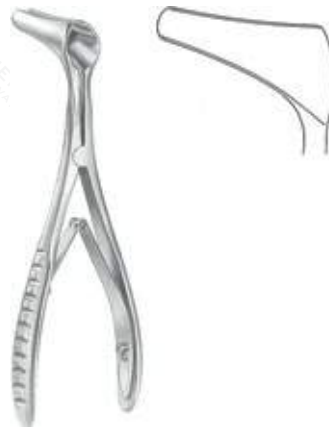

Rhinology
Nasal speculum, Vienna-type

Material: Stainless steel

Other Sizes:
024-0858-14 : 30 mm, 13.5 cm