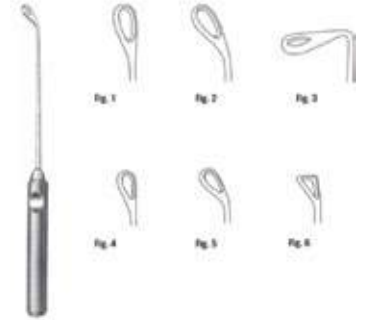

Material: Stainless steel

Other Sizes:

024-0732-10 : 12 mm, 11 cm

Rhinology

Curette, acc. to Faulkner, double-ended

Material: Stainless steel

Other Sizes:

024-0742-21 : 21 cm