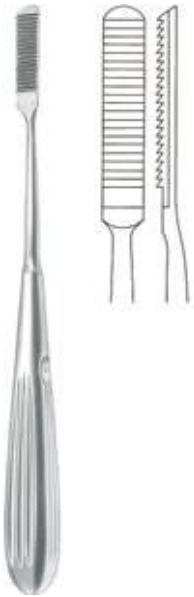

Rhinology

Nasal rasp, acc. to Cottle

Material: Stainless steel

Other Sizes:

024-0670-21 : 30 x 8 mm, 21 cm