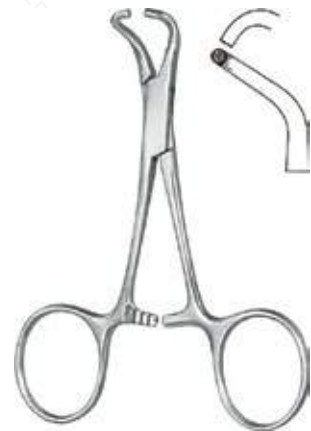

Artery Forceps

Towel forceps, acc. to Tohoku, blunt

Material: Stainless steel

Other Sizes:

004-0923-10	10.5 cm
004-0923-13	13.5 cm