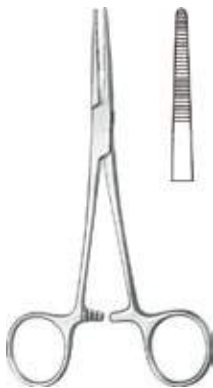

Artery Forceps

Ti hemostatic forceps, acc. to Kelly. straight

Material: titanium

Other Sizes:

004-0330-64 | 14.5 cm
004-0331-64 | 14 cm