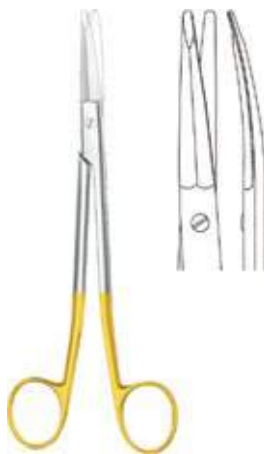

Material: Stainless steel

Other Sizes:
017-0503-18 : 18 cm

Dermatology

Face-lift scissors, TC GOLD, acc. to Stella-S, curved, serrated

Material: Stainless steel

Other Sizes:
017-0505-18 : 18 cm

Dermatology

Face-lift scissors, TC GOLD, acc. to Freeman-Kaye, curved, serrated