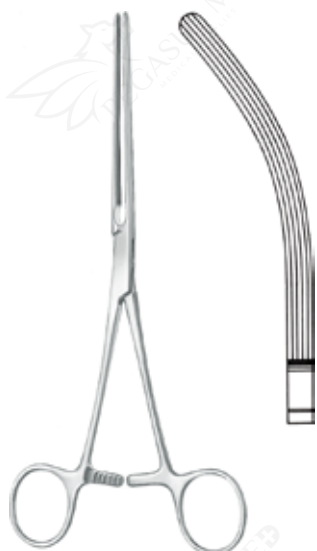

Material: Stainless steel

Other Sizes:

018-0277-18	:	17.5 cm
-------------	---	---------

Stomach, Intestine, Rectum
Intestinal clamps, acc. to Mayo-
Robson, straight

Material: Stainless steel

Other Sizes:

018-0286-21	:	21.5 cm
018-0286-23	:	23.5 cm

MAGEN, DARM,
ESTÓMAGO,
RECTUM

REKTUM
INTESTINOS,
STOMACO,

STOMACH,
RECTO
INTESTINI,

INTESTINES,
ESTOMAC,
RETTO

RECTUM
INTESTINS,

STOMACH, INTESTINE RECTUM

Stomach, Intestine, Rectum
Intestinal clamps, acc. to Mayo-Robson, curved

Material: Stainless steel

Other Sizes:

018-0287-21 : 21 cm
018-0287-23 : 23 cm

Stomach, Intestine, Rectum
Intestinal clamps, acc. to Mayo-Robson, straight

Material: Stainless steel

Other Sizes:

018-0288-25 : 25.5 cm