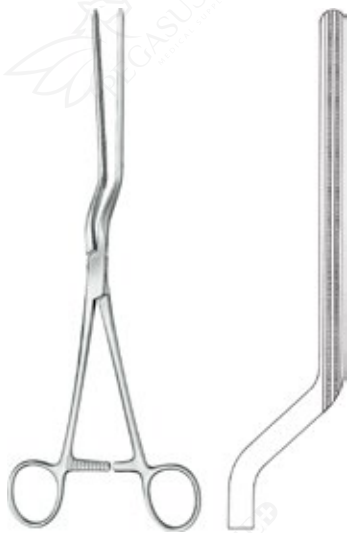

Stomach, Intestine, Rectum
Atraumatic intestinal forceps, acc. to Scudder, curved

Material: Stainless steel

Other Sizes:
018-0571-33 : 32.5 cm

MAGEN, DARM,
ESTÓMAGO,
RECTUM

REKTUM
INTESTINOS,
STOMACO,

STOMACH,
RECTO
INTESTINI,

INTESTINES,
ESTOMAC,
RETTO

RECTUM
INTESTINS,

STOMACH, INTESTINE RECTUM

Stomach, Intestine, Rectum
Atraumatic intestinal forceps, acc.
to Brunner, bayonet-shape

Material: Stainless steel

Other Sizes:
018-0580-24 : 27 cm