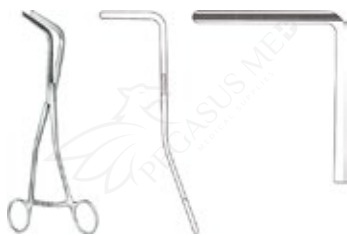

Stomach, Intestine, Rectum
Atraumatic resection forceps, acc.
to Fehland

Material: Stainless steel

Other Sizes:
018-0585-24 : 24 cm