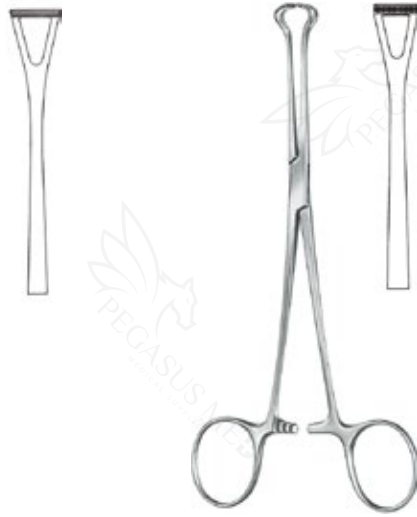

STOMACH, INTESTINE RECTUM

Stomach, Intestine, Rectum
Intestinal grasping forceps, acc. to Babcock

Material: Stainless steel

Other Sizes:

018-0192-16	15.5 cm
018-0192-18	17.5 cm
018-0192-20	21 cm
018-0192-24	24 cm

Stomach, Intestine, Rectum
Atraumatic Intestinal grasping forceps, acc. to Babcock

Material: Stainless steel

Other Sizes:

018-0196-16	16 cm
-------------	-------

Stomach, Intestine, Rectum
Atraumatic Intestinal grasping forceps, acc. to Babcock