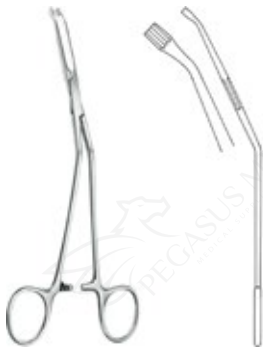

Material: Stainless steel

Other Sizes:
018-0723-26 : N/A

Stomach, Intestine, Rectum
Rubber rings for 018-0723-27, 100 pcs

Material: Stainless steel

Other Sizes:
018-0723-10 : 100 pcs

Stomach, Intestine, Rectum
Hemorrhoidal ligator, acc. to McGinvey