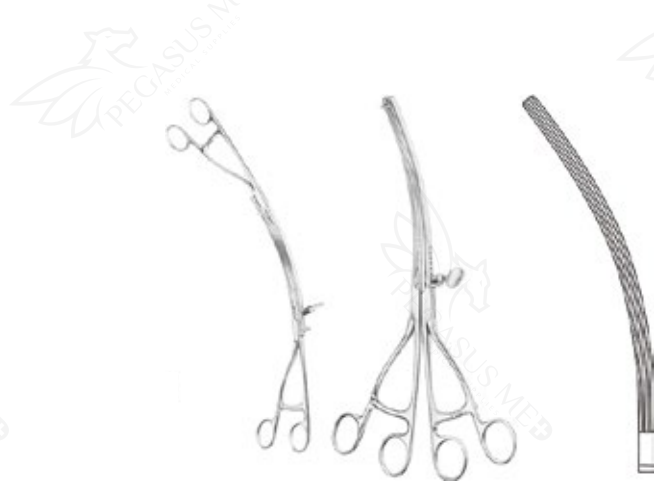

MAGEN, DARM,
ESTÓMAGO,
RECTUM

REKTUM
INTESTINOS,
STOMACO,

STOMACH,
RECTO
INTESTINI,

INTESTINES,
ESTOMAC,
RETTO

RECTUM
INTESTINS,

STOMACH, INTESTINE RECTUM

Stomach, Intestine, Rectum
StomaCh and intestinal anastomosis
twin clamp, acc. to Lane, straight

Material: Stainless steel

Other Sizes:
018-0534-30 : 30 cm

Stomach, Intestine, Rectum
StomaCh and intestinal anastomosis
twin clamp, acc. to Lane, curved

Material: Stainless steel

Other Sizes:
018-0535-30 : 30 cm