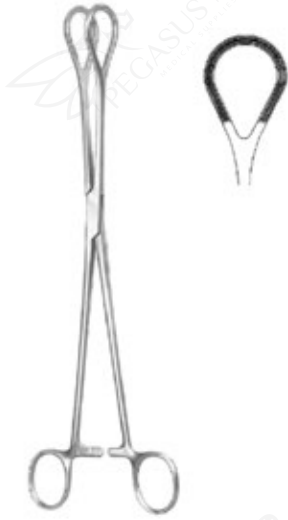

Stomach, Intestine, Rectum
Intestinal grasping forceps, acc. to Duval, slim

Material: Stainless steel

Other Sizes:

018-0210-18	18 cm
018-0210-20	20.5 cm

Stomach, Intestine, Rectum
Intestinal grasping forceps, acc. to Duval, wide

Material: Stainless steel

Other Sizes:

018-0212-20	20.5 cm
018-0212-23	23 cm

MAGEN, DARM,
ESTÓMAGO,
RECTUM

REKTUM
INTESTINOS,
STOMACO,

STOMACH,
RECTO
INTESTINI,

INTESTINES,
ESTOMAC,
RETTO

RECTUM
INTESTINS,

STOMACH, INTESTINE RECTUM

Stomach, Intestine, Rectum
N/A

Material: Stainless steel

Other Sizes:

018-0266-25	:	25 cm
018-0266-26	:	26 cm

Stomach, Intestine, Rectum
Intestinal clamps, acc. to Doyen,
straight

Material: Stainless steel

Other Sizes:

018-0274-21	:	21.5 cm
018-0274-23	:	23.5 cm

Stomach, Intestine, Rectum
Intestinal clamps, acc. to Doyen,
curved

Material: Stainless steel

Other Sizes:

018-0275-21	:	21 cm
018-0275-23	:	23 cm