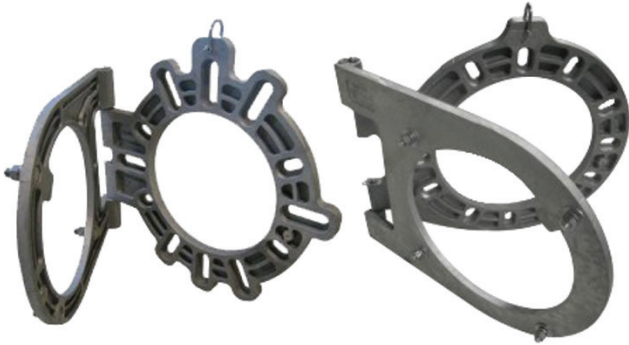

## Related Products

Swing Gates for 20" & 24" Jet Fans

TX-SAC-N-GO-12 attached to 12" Jet Fan

Manifolds with multiple outlets to run many Jet Fans

Ducting for use with 12" & 16" Jet Fans