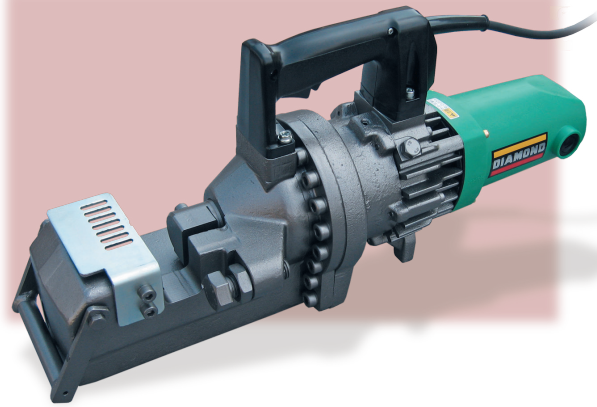

BN PRODUCTS-USA, LLC.

3450 Sabin Brown Road • Wickenburg, AZ 85390
(800) 992-3833 • (928) 684-2813 • mail@bnproducts.com

DC-32WH Portable Rebar Cutter Parts Guide

BN PRODUCTS-USA, LLC.

3450 Sabin Brown Road • Wickenburg, AZ 85390

(800) 992-3833 • (928) 684-2813 • mail@bnproducts.com

DC-32WH Portable Rebar Cutter Parts Guide

1	1C1022601	Housing (DC-32WH)
2	1C4172100	Sub handle
3	1C4172000	Collar
4	7PW0008	P. Washer M8
5	7SW0008	S. Washer M8
6	7B08020	Cap bolt M8x20
7	7ORP40	O ring P40
8	1C3258	Air bag
9	1C4171401	Air bag nut
10	1C4171601	Housing cap
11	7SP06036	Spring pin
12	1CM2028	Set bolt
13	7B11T20060	Bolt(11T) M20x60
14	7N11T0020	Nut(11T) M20-P2.5
15	7CB08035	Cap bolt M8x35
16	RB-32WH	Cutter blocks
17	1C1911B	Cap bolt M8x30
18	1C4171700	Handle spacer
19	7CB06025	Cap bolt M6x25
20	7CB10030	Cap bolt M10x30
21	1C3093600	Cylinder packing
22	1C4171900	Return spring
23	7CU0567KO	Seal packing USH45-55-6
24	1C1911B	Cap bolt M8x30
25	1C2056500	Piston
26	1C4184900	Piston key
28	7FU1078LO	Seal packing OS1100-85-9
29	1C2522	Valve end spring
30	1C2521	Return valve spring
31	1C2519	Return valve
32	1C4139500	Steel ball 4.5
33	7ORS4	O ring S4
34	1C4160600	Release valve
35	1C1022901	Cylinder
36	1C2610	Ram
37	1C1330	Ram return spring
38	1C13281	Delivery valve
39	1C1331	Delivery valve spring
40	1C13352	Spring guide
41	1C13292	Pump head seal
42	3P1044	Magnet filter
43	1C2609	Ball bearing 609
44	1C2525	Bearing guide