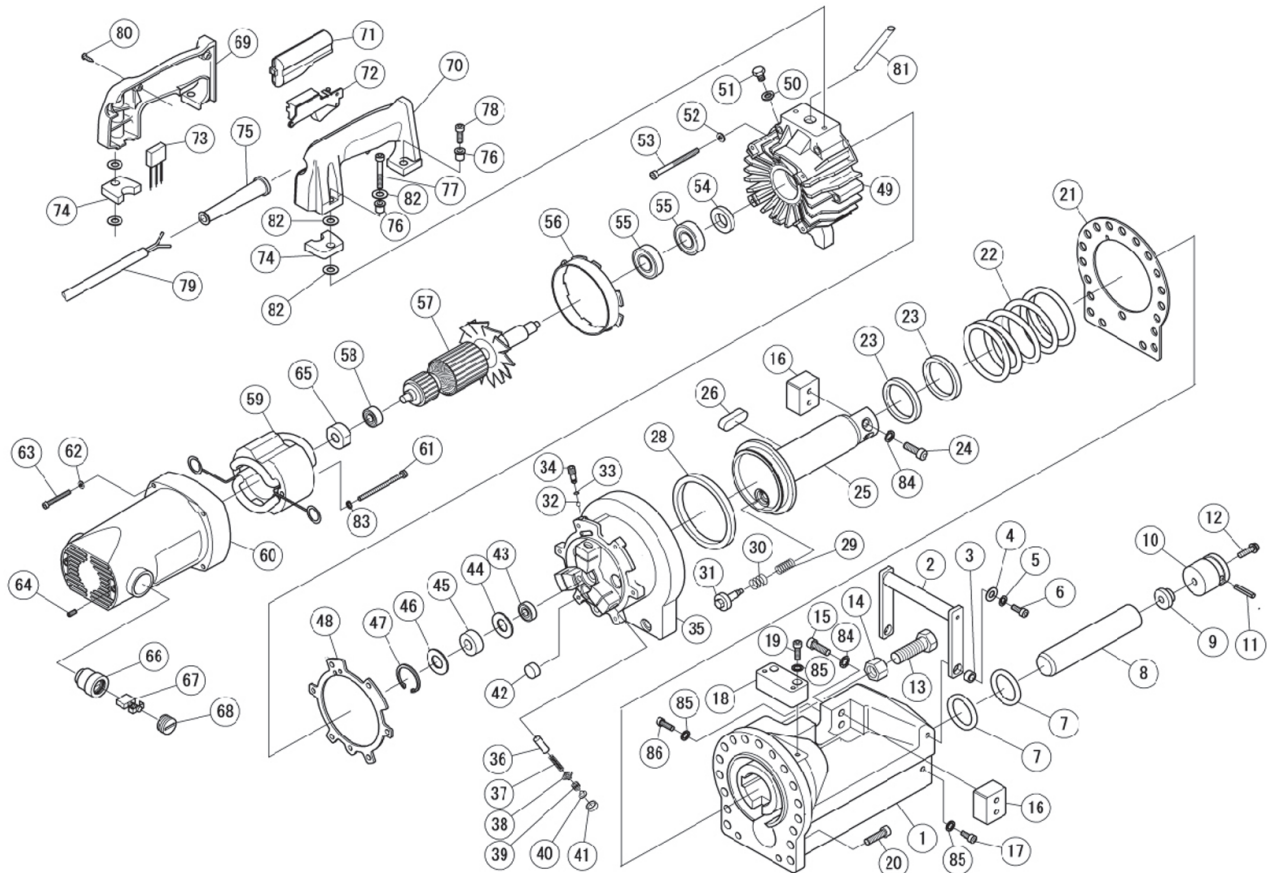

BN PRODUCTS-USA, LLC.

3450 Sabin Brown Road • Wickenburg, AZ 85390
(800) 992-3833 • (928) 684-2813 • mail@bnproducts.com

DC-32WH Portable Rebar Cutter Parts Guide

BN PRODUCTS-USA, LLC.

3450 Sabin Brown Road • Wickenburg, AZ 85390

(800) 992-3833 • (928) 684-2813 • mail@bnproducts.com

DC-32WH Portable Rebar Cutter Parts Guide

1	1C1022601	Housing (DC-32WH)
2	1C4172100	Sub handle
3	1C4172000	Collar
4	7PW0008	P. Washer M8
5	7SW0008	S. Washer M8
6	7B08020	Cap bolt M8x20
7	7ORP40	O ring P40
8	1C3258	Air bag
9	1C4171401	Air bag nut
10	1C4171601	Housing cap
11	7SP06036	Spring pin
12	1CM2028	Set bolt
13	7B11T20060	Bolt(11T) M20x60
14	7N11T0020	Nut(11T) M20-P2.5
15	7CB08035	Cap bolt M8x35
16	RB-32WH	Cutter blocks
17	1C1911B	Cap bolt M8x30
18	1C4171700	Handle spacer
19	7CB06025	Cap bolt M6x25
20	7CB10030	Cap bolt M10x30
21	1C3093600	Cylinder packing
22	1C4171900	Return spring
23	7CU0567KO	Seal packing USH45-55-6
24	1C1911B	Cap bolt M8x30
25	1C2056500	Piston
26	1C4184900	Piston key
28	7FU1078LO	Seal packing OS1100-85-9
29	1C2522	Valve end spring
30	1C2521	Return valve spring
31	1C2519	Return valve
32	1C4139500	Steel ball 4.5
33	7ORS4	O ring S4
34	1C4160600	Release valve
35	1C1022901	Cylinder
36	1C2610	Ram
37	1C1330	Ram return spring
38	1C13281	Delivery valve
39	1C1331	Delivery valve spring
40	1C13352	Spring guide
41	1C13292	Pump head seal
42	3P1044	Magnet filter
43	1C2609	Ball bearing 609
44	1C2525	Bearing guide

45	1C2534	Needle bearing
46	1C2525	Bearing guide
47	1C2526	Snap ring H35
48	1C4165800	Pump case packing
49	1C1021301	Pump case
50	1C1305	Seal washer WF10
51	1C1304	Cap bolt M10x15
52	7GW0006	Teethed washer M6
53	7CB06055	Cap bolt M6x55
54	1C2542	Oil seal SC20-35-8
55	1C1941	Ball bearing 6004VV
56	7312435	Fan cover
57	7360406F	Armature
58	1C2612J	Ball bearing 62002RU
59	7340358F	Stator coil
60	7312449	Motor housing
61	7984271	Tapping screw D5x75
62	7SW0005	P. Washer M5
63	7CB05045	Cap bolt M5x45
64	7SS05008	Cap bolt M5x8
65	7312434	Bearing bush
66	7980487	Brush holder
67	1C2612A	Carbon brush
68	7940540	Brush cap
69	7981866	Handle A
70	7981867	Handle B
71	7990082	Support
72	1C1961B	Switch
73	7994273	Condenser
74	1C4160400	Handle stay
75	1C19611	Cord armor
76	7990940	Distance piece
77	7CB06035	Cap bolt M6x35
78	7FCB06025	Flange socket M6x25
79	4V0001V	Cord set
80	7956636	Tapping screw D4x25
81	1C4156001	Tube
82	7PW0006	P. Washer M6
83	7SW0005	S. Washer M5
84	7GW0008	Teethed washer M8
85	7SW0008	S. Washer M8
86	7CB08030	Cap bolt M8x16