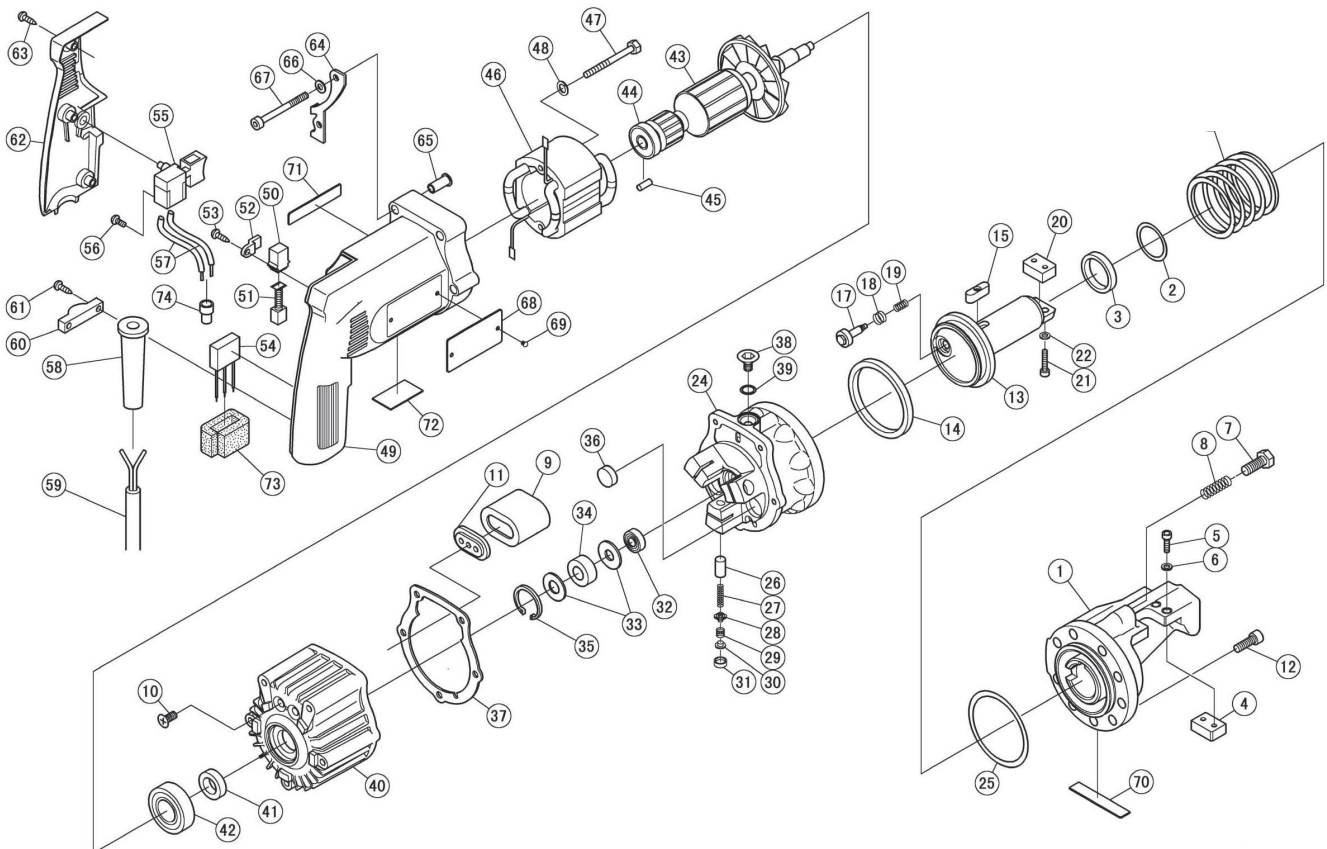

BN PRODUCTS-USA, LLC.

3450 Sabin Brown Road • Wickenburg, AZ 85390
(800) 992-3833 • (928) 684-2813 • mail@bnproducts.com

DC-16LZ Portable Rebar Cutter Parts Guide

BN PRODUCTS-USA, LLC.

3450 Sabin Brown Road • Wickenburg, AZ 85390

(800) 992-3833 • (928) 684-2813 • mail@bnproducts.com

DC-16LZ Portable Rebar Cutter

1	1C2025700	HOUSING (DC-16LZ)
2	70RP30	O RING P30
3	1C16021	SEAL PACKING SKY30
4	RB-16LZ	CUTTER BLOCK SET
5	7CB05015	CAP BOLT M5XM15
6	7SW0005	SPRING WASHER M5
7	7B810025	STOPPER BOLT M10X25
8	1C4079400	LOCK SPRING
9	1C4078900	AIR BAG
10	7ST0612	TAPPING SCREW (+) 6×12
11	1C4079000	AIRBAG NUT
12	7CB08022	CAP BOLT M8X22
13	1C3039700	PISTON
14	7FU0825L0	SEAL PACKING OSI66-56-6
15	1C4079701	PISTON KEY 7X8X24
17	1CL0123	RETURN VALVE
18	1CL0143	RETURN VALVE SPRING
19	1C1922	VALVE END SPRING
20	SEE 6	SEE 6
21	7CB05015	CAP BOLT M5X15
22	7SW0005	SPRING WASHER M5
23	1CL016	RETURN SPRING
24	1C2025600	CYLINDER
25	70RG60	O RING
26	1C1971	RAM
27	1C1972	RAM RETURN SPRING
28	1C1973	DELIVERY VALVE
29	1C1331	DELIVERY VALVE SPRING
30	1C13352	SPRING GUIDE
31	1C13292	PUMP HEAD SEAL
32	3P1030	BEARING 608
33	1C1325	BEARING GUIDE
34	1C1340	NEEDLE BEARING
35	1C1326	SNAP RING H27
36	3P1044	MAGNET FILTER
37	1C4079300	PUMP CASE PACKING

38	7SB0812	OIL PLUG M8×12
39	70RP10	O RING P-10
40	1C2025800	PUMP CASE
41	1C1342	OIL SEAL
42	76002VV	BALL BEARING 6002VV
43	3V0001E	ARMATURE WITH CAM
44	7608VV	BALL BEARING
45	1CL001P	BEARING LOCK
46	3V0001D	STATOR COIL
47	7HT04070	TAPPING SCREW D4X70
48	7SW0004	SPRING WASHER M4
49	3V0001K	MOTOR HOUSING
50	1CL001C	BRUSH HOLDER
51	1C1361A	CARBON BRUSH SET
52	3V0001P	HOLDER PIECE
53	7NS04016	TAPPING SCREW D4X16
54	3V0001W	CONDENSER
55	4V0001N	SWITCH
56	7WB035006	SCREW M3.5X6
57	3V0001R	LEAD WIRE
58	3V0001Z	CORD ARMER
59	4V0001V	CORD SET
60	1CL001Q	CORD CLIP
61	7FNS04016	TAPPING SCREW D4X16
62	3V0001L	HANDLE COVER
63	7WNS04020	TAPPING SCREW D4X20
64	3V0001V	FOOT
65	3V0001S	SLEEVE
66	7PW0005	PLATE WASHER M5
67	7CB05075	CAP BOLT M5X75
68		NAME PLATE
69	7R020032	RIVET
73	1CL001R	SUPPORT B
74	1CL001M	CONNECTOR
75	1DBR2943	STEEL BALL 5/32