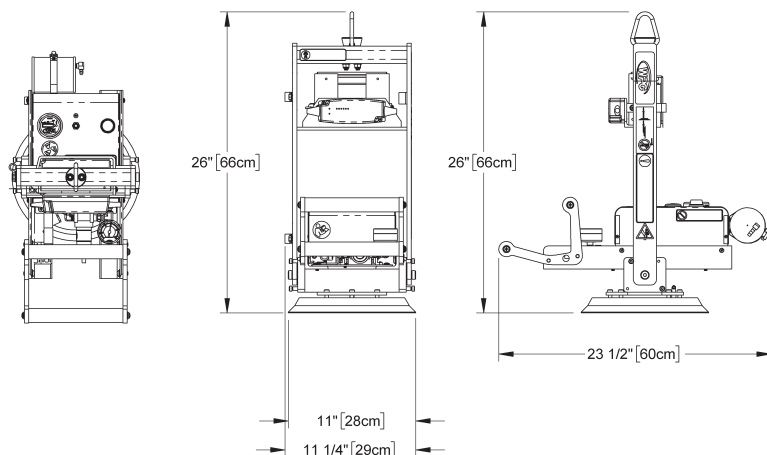

# WOOD'S POWR-GRIP® FLAT LIFTER 300 (DC & AIR-POWERED)

**FL110LDC**  
300 lbs [135 kg]

**FL110LAIRS**  
300 lbs [135 kg]

With a single vacuum pad for quick attachment and release, this Powr-Grip® vacuum lifter enables ergonomic handling of heavy loads by a single person.

**THE ORIGINAL  
& TRUSTED NAME  
IN VACUUM LIFTING  
EQUIPMENT**

**800.548.7341  
WPG.com**

908 West Main - P.O. Box 368  
Laurel, Montana 59044 U.S.A.  
406.628.8231 (phone)  
406.628.8354 (fax)

	FL110LDC	FL110LAIRS
<b>Maximum Load Capacity</b>	<b>300 lbs [135 kg]</b>	
<b>Standard Operating Power</b>	12 Volts DC, 3amps (Other voltages available)	Compressed air, 2 SCFM [57 liters/minute] @ 80 psi [552 kPa]
<b>Lifter Weight</b>	45 lbs [21 kg]	35 lbs [16 kg]
<b>Standard Features</b>	On-board battery and charger Battery energy gauge Low vacuum warning light Low vacuum warning buzzer Vacuum gauge Vacuum line filter Vacuum reserve tank	Vacuum gauge Vacuum line filter Vacuum reserve tank
<b>Available Options</b>	Manual tilt model (MT110LDC, MT110LAIRS) AC power system (FL110LACS) (Specifications may not be as listed above. Please contact us for more information.) Alternative vacuum pads (Specifications not as listed above. Please contact us for more information): 9" [23 cm] diameter pad (VPFS9) 10" [28 cm] diameter, concave (G0750) 11" [28 cm] diameter, lipped pad (G3370) Alternative pad compounds, including ones for low-marking, oil-resistant and temperature resistant applications (special order)	
<b>Load Movement</b>	Flat to flat	
<b>Standard Vacuum Pad</b>	10" [25 cm] diameter, lipped pad	
<b>Standard Pad Spread</b>	11" x 11" [28 cm x 28 cm]	
<b>Apply</b>	2 seconds (approximately)	
<b>Release</b>	3 seconds (approximately)	
<b>Design Standards</b> (See <a href="http://www.WPG.com">www.WPG.com</a> for more information.)	ASME B30.20 (BTH-1 Design Category "B", Service Class "0") CE	ASME B30.20 (BTH-1 Design Category "B", Service Class "0")