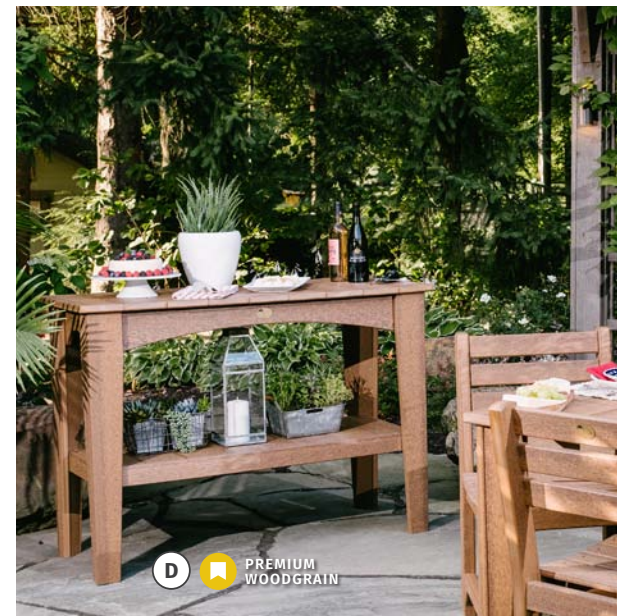

Make It A Picnic

Enjoy special meals with family and friends on furniture that's crafted to weather every season for many years to come.

A PREMIUM WOODGRAIN

B PREMIUM WOODGRAIN

C

D PREMIUM WOODGRAIN

- A. Serving Bar** in Birch & White / **B. 6' Rectangular Picnic Table** in Antique Mahogany / **C. Octagon Picnic Table** in Weatherwood & Chestnut Brown / **D. Island Buffet Table** in Antique Mahogany

» More Color Options & Dimensions on Page 52

DINING CHAIRS & STOOLS

Unbeatable Seats

Enhance your outdoor dining area with durably designed LuxCraft chairs, benches and bar stools.

Many of our dining chairs are available in three different heights. See Page 52 for dimensions.