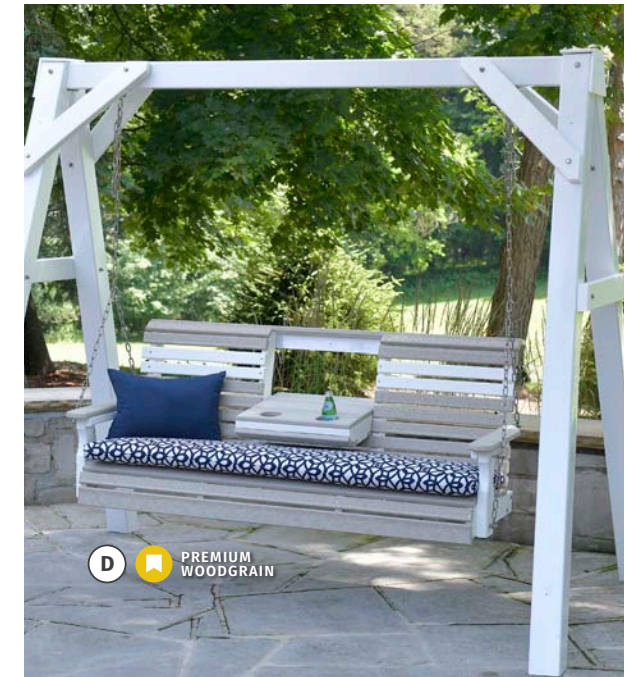

SWINGS

Breathe Easy

On the porch or in the yard, create a comfortable place for the whole family to relax.

All swings include a stainless steel chain.
See our Swing Stands on Page 46.

- **A. 4' Adirondack Swing** in Chestnut Brown / **B. 5' Classic Swing** in Cedar & Black / **C. 4' Plain Swing** in White / **D. 5' Plain Swing** in Birch & White / **E. 5' Adirondack Swing** in Black / **F. 4' Classic Swing** in Weatherwood & Black

» More Color Options & Dimensions on Page 52