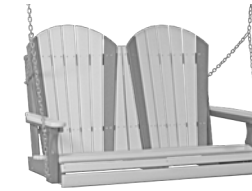

4' Adirondack Swing
53"W × 27"D × 32.5"H
48"SW × 18"SD