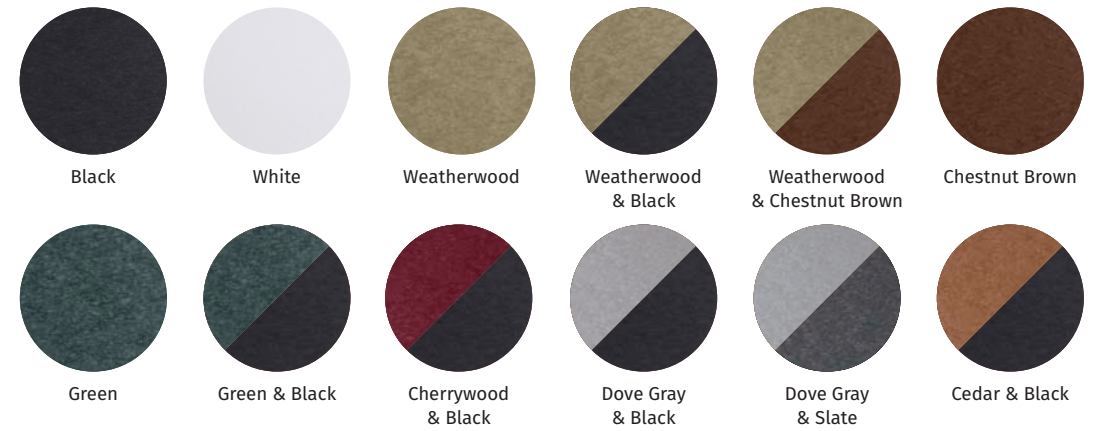

CUSHION FABRICS

A Soft Touch

All LuxCraft umbrellas and cushions are crafted with Sunbrella fabric to ensure lasting color and durability.

- A. Spectrum Dove / B. Canvas / C. Solana Seagull /
- D. Spectrum Indigo / E. Peyton Granite / F. Foster Metallic /
- G. Spectrum Carbon / H. Milano Charcoal / I. Parrot / J. Cast
- Breeze / K. Berenson Tuxedo / L. Buttercup / M. Logo Red /
- N. Shore Regatta / O. Luxe Indigo / P. Brannon Redwood /
- Q. Melon / R. Gateway Mist

UMBRELLA FABRICS

FRAME COLORS

LUXCRAFT POLY COLORS

Dream In Color

With 33 standard colors, your space is only limited by your imagination. For each product's color options, see Page 52.

EARTHTONE

TROPICAL

PREMIUM WOODGRAIN