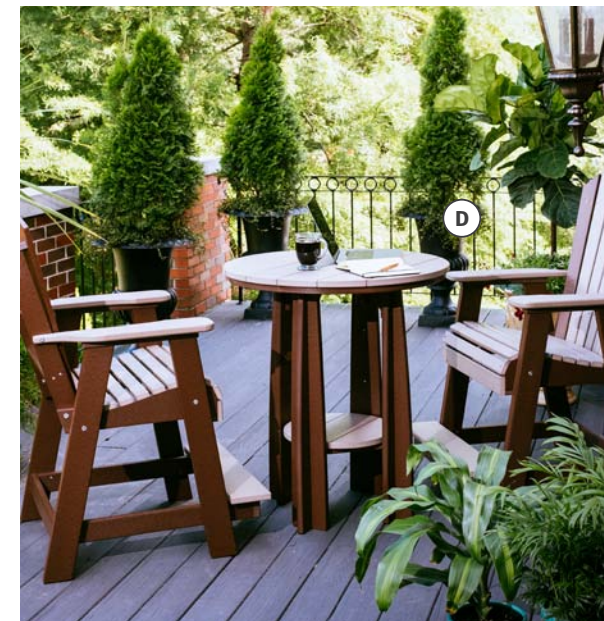

Everyone can create an outdoor space they love with our many configurations, styles and heights of dining tables.

A

PREMIUM WOODGRAIN SHOWN AT DINING HEIGHT

B

PREMIUM WOODGRAIN SHOWN AT DINING HEIGHT

D

A. 4' x 6' Rectangular Table in Birch & White / B. 41" Square Table in Antique Mahogany & Black / C. 4' Round Table in Birch & White / D. Balcony Table in Weatherwood & Chestnut Brown / E. 4' x 6' Oval Table in Dove Gray & Slate