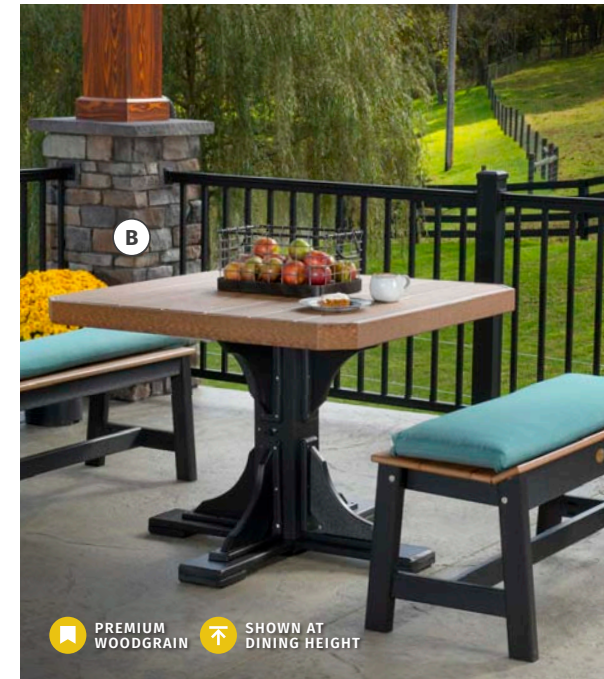

Everyone can create an outdoor space they love with our many configurations, styles and heights of dining tables.

A

PREMIUM WOODGRAIN SHOWN AT DINING HEIGHT

B

PREMIUM WOODGRAIN SHOWN AT DINING HEIGHT

D

A. 4' x 6' Rectangular Table in Birch & White / B. 41" Square Table in Antique Mahogany & Black / C. 4' Round Table in Birch & White / D. Balcony Table in Weatherwood & Chestnut Brown / E. 4' x 6' Oval Table in Dove Gray & Slate