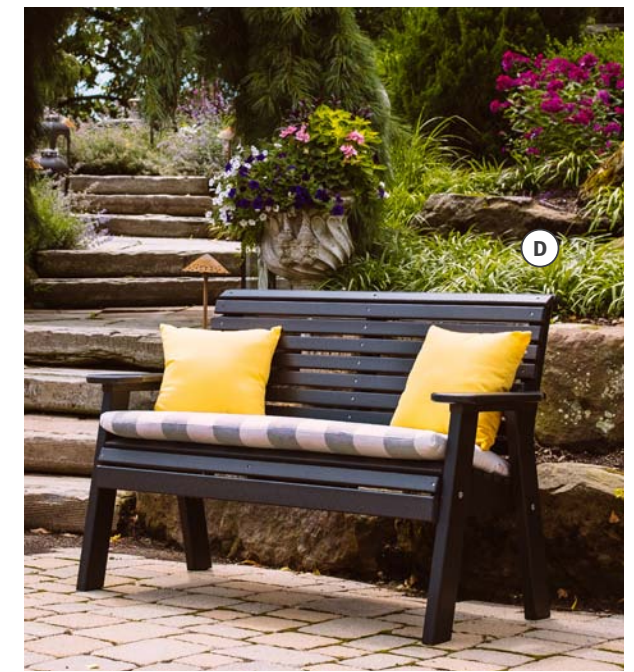

Stylish, Functional Decor

Available in an array of colors, LuxCraft benches look great in any setting.

A  PREMIUM WOODGRAIN

C

B

D

A. 4' Classic Bench in Antique Mahogany / **B. 2' Classic Bench** in Cedar & Black / **C. 2' Plain Bench** in Weatherwood & Black / **D. 4' Plain Bench** in Black