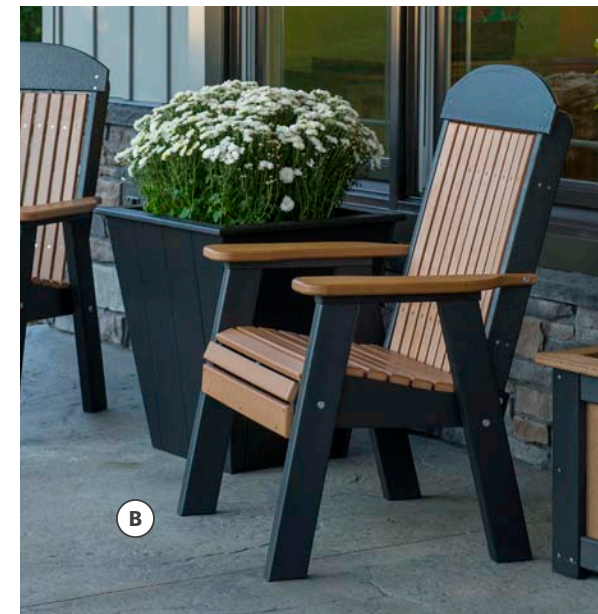

Stylish, Functional Decor

Available in an array of colors, LuxCraft benches look great in any setting.

A  PREMIUM WOODGRAIN

C

B

D

A. 4' Classic Bench in Antique Mahogany / **B. 2' Classic Bench** in Cedar & Black / **C. 2' Plain Bench** in Weatherwood & Black / **D. 4' Plain Bench** in Black