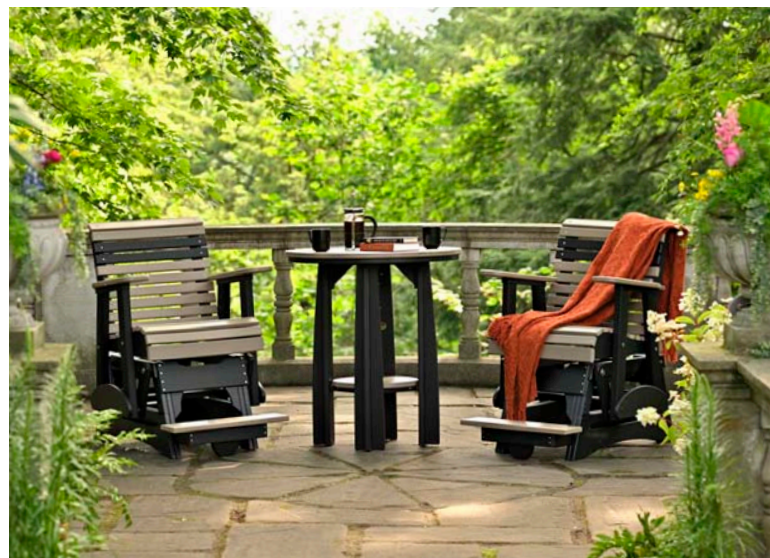

Deluxe Adirondack Footrest
23.25"W × 17.5"D × 14"H

Cup Holder (Stationary)
5"W × 7"D × 3"H
Opening Diameter: 3.25"

Cup Holder (Slideout)
5.25"W × 14"D × 3"H
Opening Diameter: 3.25"
Fits Gliders Only

* Table comes standard with an umbrella hole & hole plug