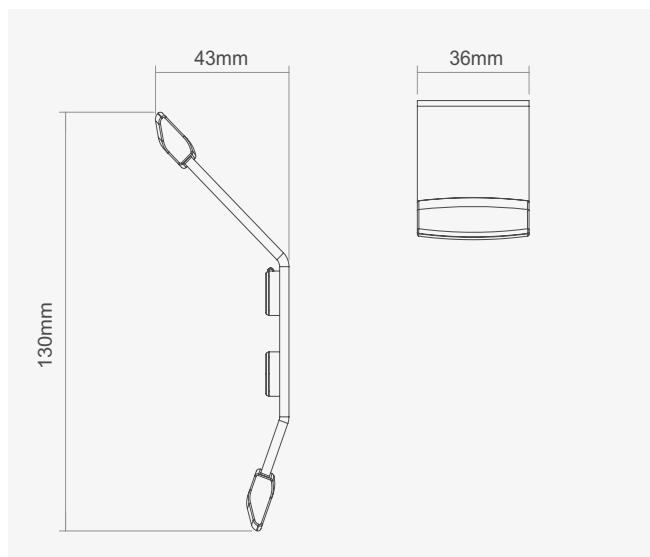

SM-WM Wall Mount for Sonos Move

Mount the Sonos Move, securely and safely indoors or out, and free up valuable surface space in your home.

- Suitable for use indoors or outdoors
- Precision engineered. Quick and easy to fit
- Once wall mount is fitted, Sonos Move is easily mounted and removed
- UV resistant silicone rubber protects the speaker
- High grade-steel construction
- Fixing hardware included for Brick/Masonry and Wood/Studwork
- Designed and manufactured in the UK

Product Code	FLXSMWM1021
UPC Number	5057964001722

Millimetres / Kilograms	Height	Width	Depth	Weight
Product Size	130	36	43	0.11
Millimetres / Kilograms	Length	Width	Height	Weight
Retail Carton	165	74	40	0.16
Carton Contents	1 x wall bracket, wall fixings and instructions			
Outer Carton Quantity	4	Country of Manufacture	UK	