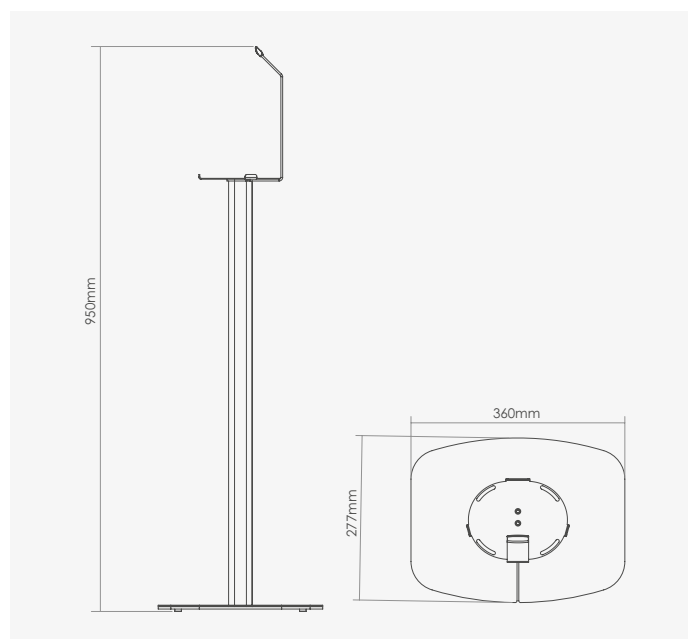

SM-FS Floor Stand for Sonos Move

The perfect place to charge and listen to the Sonos Move. The speaker is held securely, and is easily removed when you want to take it outside.

- Bespoke design securely holds the Sonos Move and the charging base
- Sonos Move can be charged while on the floor stand
- Sonos Move easily removed when you want to take it outside
- Positions the speaker at ideal height for seated listening
- Quick and easy assembly
- Includes adjustable carpet spikes and rubber feet for wood/tiled floors
- Clever cable management to keep things tidy
- Constructed from steel and aluminium
- Designed and manufactured in the UK

Product Code	FLXSMFS1051
UPC Number	5057964001821

Millimetres / Kilograms	Height	Width	Depth	Weight
Product Size	950	260	277	4.68
Millimetres / Kilograms	Length	Width	Height	Weight
Retail Carton	675	290	65	5.45
Carton Contents	1 x floor stand and instructions			
Outer Carton Quantity	4	Country of Manufacture	UK	