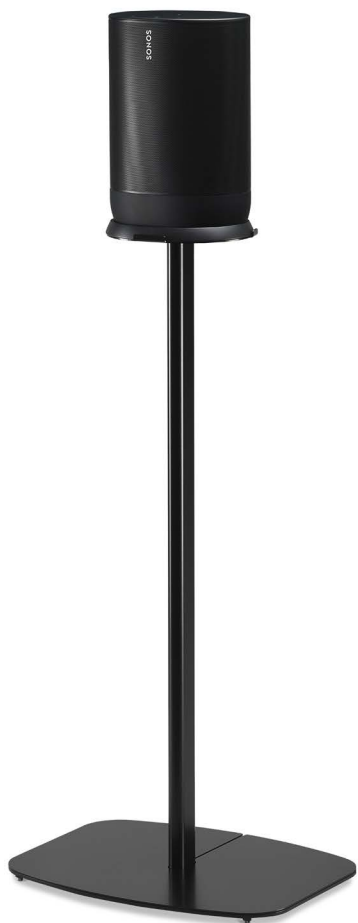

SM-FS Floor Stand for Sonos Move

The perfect place to charge and listen to the Sonos Move. The speaker is held securely, and is easily removed when you want to take it outside.

- Bespoke design securely holds the Sonos Move and the charging base
- Sonos Move can be charged while on the floor stand
- Sonos Move easily removed when you want to take it outside
- Positions the speaker at ideal height for seated listening
- Quick and easy assembly
- Includes adjustable carpet spikes and rubber feet for wood/tiled floors
- Clever cable management to keep things tidy
- Constructed from steel and aluminium
- Designed and manufactured in the UK

Product Code	FLXSMFS1051
UPC Number	5057964001821

Millimetres / Kilograms	Height	Width	Depth	Weight
Product Size	950	260	277	4.68
Millimetres / Kilograms	Length	Width	Height	Weight
Retail Carton	675	290	65	5.45
Carton Contents	1 x floor stand and instructions			
Outer Carton Quantity	4	Country of Manufacture	UK	