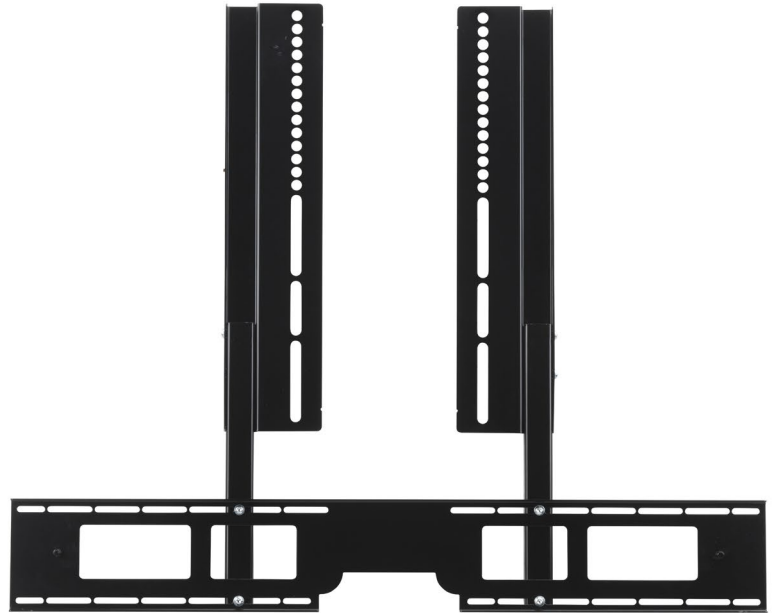

The Flexson TV Mount Attachment for SONOS PLAYBAR is designed to easily fit on to a full-motion (articulated) TV wall mount. The Flexson Screen Mount securely holds your PLAYBAR in place while allowing it to move with the screen. So, wherever you want to angle your TV, the SONOS sound stays directly underneath it, for optimum performance with music, movies and more. The Flexson SONOS PLAYBAR Screen Mount is precision engineered in England to perfectly match the size, style and colour of the SONOS PLAYBAR. It is ideal for 40 inch screens, and will fit any VESA compatible display up to 65 inch, using standard wall mounts (with two vertical mounting arms).

- Mount the SONOS PLAYBAR speaker to any existing TV Mount
- 40" minimum TV Size
- Allows speaker to rotate with screen when using a full motion mount
- Vertical and horizontal adjustment allows perfect alignment with screen
- Simple assembly and fitting
- Universal fixing kit included
- Designed and manufactured in the UK

	Black:
PRODUCT CODE:	FLXPBTV1021
UPC NUMBER:	799441549604
CARTON DIMENSIONS (WxHxD):	880mm x 135mm x 50mm (34.6" x 5.3" x 2")
CARTON WEIGHT:	4.1kg (9lbs)
CARTON CONTENTS:	1 x bracket and instructions
OUTER CARTON QUANTITY:	x 4