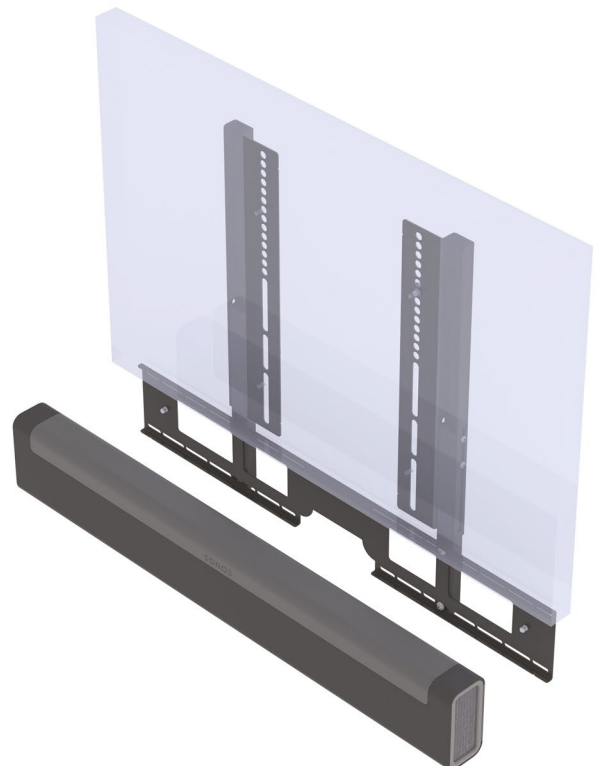

The Flexson TV Mount Attachment for SONOS PLAYBAR is designed to easily fit on to a full-motion (articulated) TV wall mount. The Flexson Screen Mount securely holds your PLAYBAR in place while allowing it to move with the screen. So, wherever you want to angle your TV, the SONOS sound stays directly underneath it, for optimum performance with music, movies and more. The Flexson SONOS PLAYBAR Screen Mount is precision engineered in England to perfectly match the size, style and colour of the SONOS PLAYBAR. It is ideal for 40 inch screens, and will fit any VESA compatible display up to 65 inch, using standard wall mounts (with two vertical mounting arms).

- Mount the SONOS PLAYBAR speaker to any existing TV Mount
- 40" minimum TV Size
- Allows speaker to rotate with screen when using a full motion mount
- Vertical and horizontal adjustment allows perfect alignment with screen
- Simple assembly and fitting
- Universal fixing kit included
- Designed and manufactured in the UK

	Black:
PRODUCT CODE:	FLXPBTV1021
UPC NUMBER:	799441549604
CARTON DIMENSIONS (WxHxD):	880mm x 135mm x 50mm (34.6" x 5.3" x 2")
CARTON WEIGHT:	4.1kg (9lbs)
CARTON CONTENTS:	1 x bracket and instructions
OUTER CARTON QUANTITY:	x 4