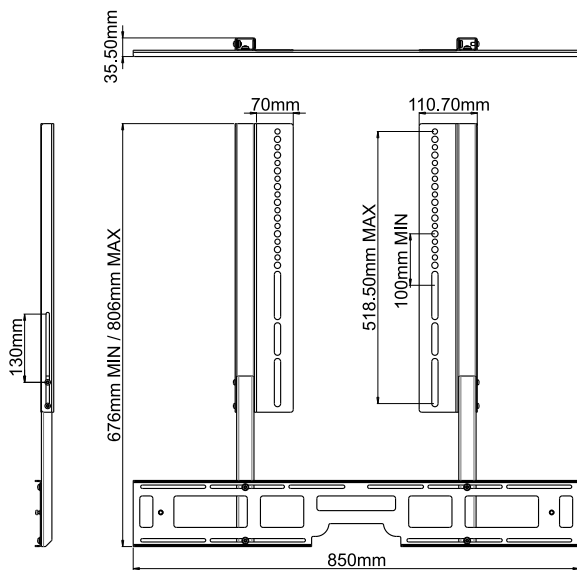

The Flexson TV Mount Attachment for SONOS PLAYBAR is designed to easily fit on to a full-motion (articulated) TV wall mount. The Flexson Screen Mount securely holds your PLAYBAR in place while allowing it to move with the screen. So, wherever you want to angle your TV, the SONOS sound stays directly underneath it, for optimum performance with music, movies and more. The Flexson SONOS PLAYBAR Screen Mount is precision engineered in England to perfectly match the size, style and colour of the SONOS PLAYBAR. It is ideal for 40 inch screens, and will fit any VESA compatible display up to 65 inch, using standard wall mounts (with two vertical mounting arms).

- Mount the SONOS PLAYBAR speaker to any existing TV Mount
- 40" minimum TV Size
- Allows speaker to rotate with screen when using a full motion mount
- Vertical and horizontal adjustment allows perfect alignment with screen
- Simple assembly and fitting
- Universal fixing kit included
- Designed and manufactured in the UK

	Black:
PRODUCT CODE:	FLXPBTV1021
UPC NUMBER:	799441549604
CARTON DIMENSIONS (WxHxD):	880mm x 135mm x 50mm (34.6" x 5.3" x 2")
CARTON WEIGHT:	4.1kg (9lbs)
CARTON CONTENTS:	1 x bracket and instructions
OUTER CARTON QUANTITY:	x 4