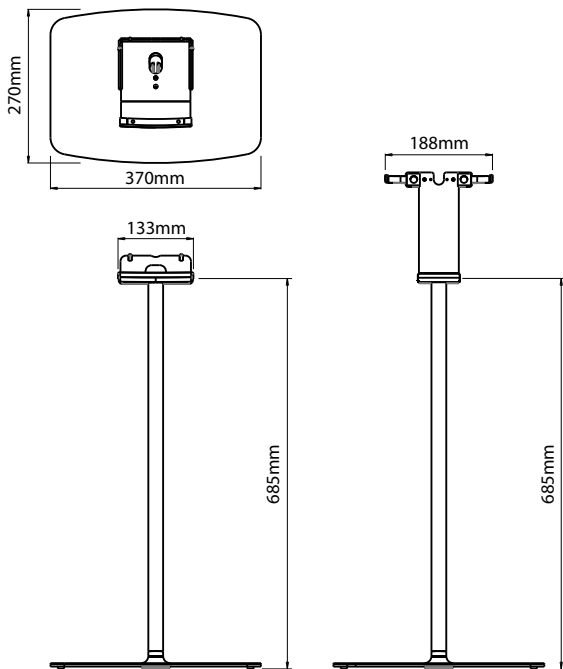

- Puts your Sonos PLAY:5 speaker at the ideal listening height
- Allows horizontal or vertical orientation of Sonos PLAY:5
- Height 685mm to bottom of the speaker
- Base 370mm x 270mm
- Simple assembly and fitting
- Clever cable management keeps things tidy
- Black and white versions to match Sonos PLAY:5
- Precision engineered in aluminium and steel
- Designed and manufactured in the UK

	White:	Black:
PRODUCT CODE:	FLXP5FS1014	FLXP5FS1024
UPC NUMBER:	713541217607	713541217614
CARTON DIMENSIONS (WxHxD): 280mm x 700mm x 88mm (11" x 27.6" x 3.5")		
SINGLE CARTON WEIGHT: 6.65kg 14.7lbs		
CARTON CONTENTS: 1 x Floor Stand, Fixings and Instructions		
OUTER CARTON QUANTITY: x 4		