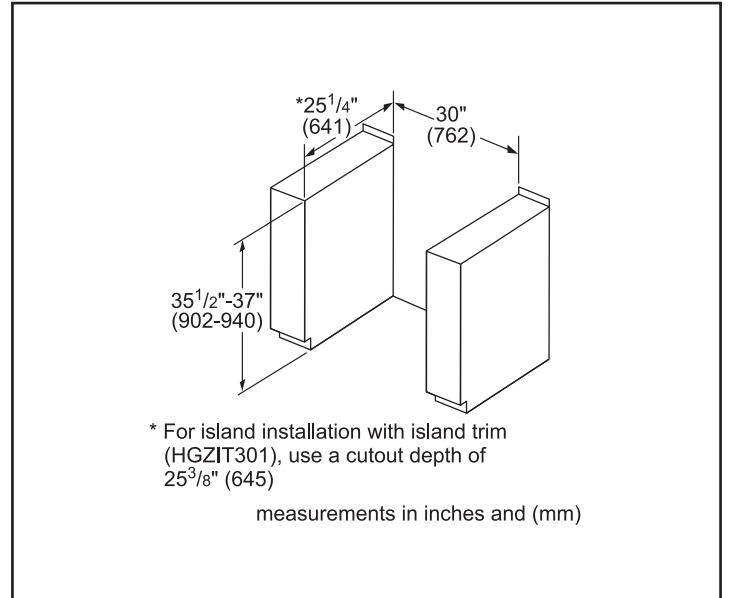

30" Gas Slide-in Range

800 Series – Stainless Steel HG18056UC

Installation Details

Accessories: To purchase Bosch accessories, cleaners & parts please visit www.bosch-home.com/us/store or call 1-800-944-2904 (Mon to Fri 5 am to 6 pm PST, Sat 6 am to 3 pm PST).

Notes: All height, width and depth dimensions are shown in inches. BSH reserves the absolute and unrestricted right to change product materials and specifications, at any time, without notice. Consult the product's installation instructions for final dimensional data and other details prior to making cutout.

Warranties: Please see Use & Care manual or Bosch website for statement of limited warranty.

For more information on our entire line of products, go to www.bosch-home.com/us or call 1-800-944-2904

© BSH Home Appliances Corporation. All rights reserved. Bosch is a registered trademark of Robert Bosch GmbH.