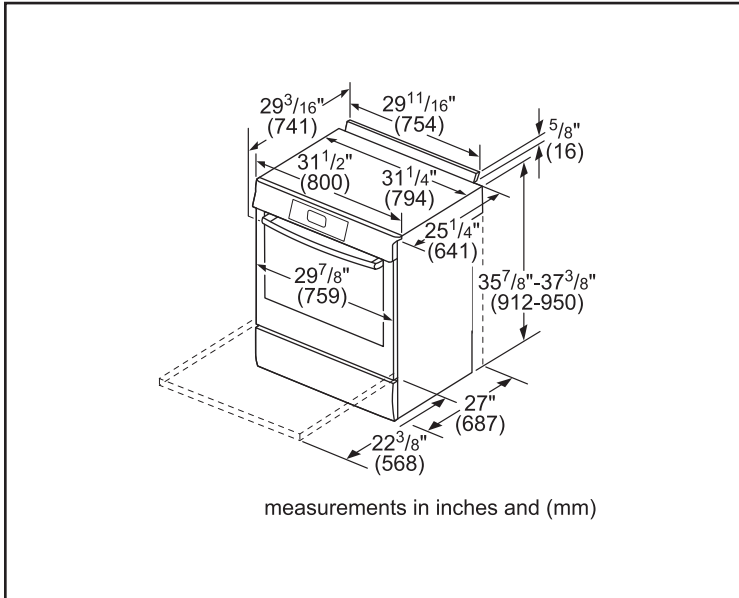

30" Gas Slide-in Range

800 Series – Stainless Steel HG18056UC

Installation Details

Accessories: To purchase Bosch accessories, cleaners & parts please visit www.bosch-home.com/us/store or call 1-800-944-2904 (Mon to Fri 5 am to 6 pm PST, Sat 6 am to 3 pm PST).

Notes: All height, width and depth dimensions are shown in inches. BSH reserves the absolute and unrestricted right to change product materials and specifications, at any time, without notice. Consult the product's installation instructions for final dimensional data and other details prior to making cutout.

Warranties: Please see Use & Care manual or Bosch website for statement of limited warranty.

For more information on our entire line of products, go to www.bosch-home.com/us or call 1-800-944-2904

© BSH Home Appliances Corporation. All rights reserved. Bosch is a registered trademark of Robert Bosch GmbH.