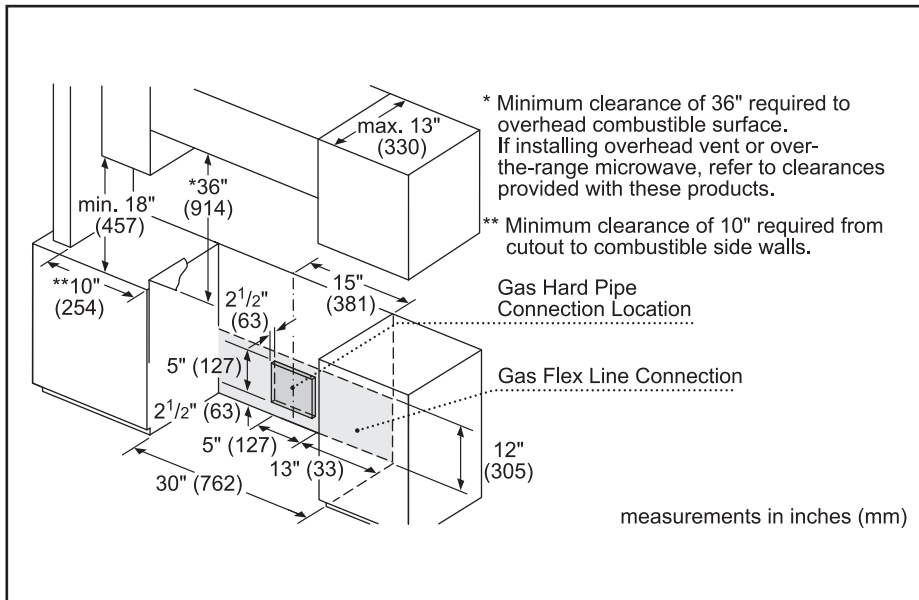

30" Gas Slide-in Range

800 Series – Stainless Steel HG18056UC

Installation Details

Accessories: To purchase Bosch accessories, cleaners & parts please visit www.bosch-home.com/us/store or call 1-800-944-2904 (Mon to Fri 5 am to 6 pm PST, Sat 6 am to 3 pm PST).

Notes: All height, width and depth dimensions are shown in inches. BSH reserves the absolute and unrestricted right to change product materials and specifications, at any time, without notice. Consult the product's installation instructions for final dimensional data and other details prior to making cutout.

Warranties: Please see Use & Care manual or Bosch website for statement of limited warranty.

For more information on our entire line of products, go to www.bosch-home.com/us or call 1-800-944-2904

© BSH Home Appliances Corporation. All rights reserved. Bosch is a registered trademark of Robert Bosch GmbH.