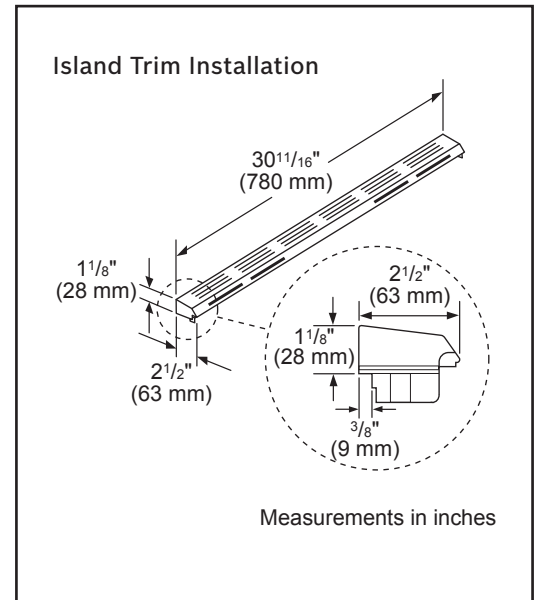

30" Gas Slide-in Range

800 Series – Stainless Steel HG18056UC

Installation Details

Accessories: To purchase Bosch accessories, cleaners & parts please visit www.bosch-home.com/us/store or call 1-800-944-2904 (Mon to Fri 5 am to 6 pm PST, Sat 6 am to 3 pm PST).

Notes: All height, width and depth dimensions are shown in inches. BSH reserves the absolute and unrestricted right to change product materials and specifications, at any time, without notice. Consult the product's installation instructions for final dimensional data and other details prior to making cutout.

Warranties: Please see Use & Care manual or Bosch website for statement of limited warranty.

For more information on our entire line of products, go to www.bosch-home.com/us or call 1-800-944-2904

© BSH Home Appliances Corporation. All rights reserved. Bosch is a registered trademark of Robert Bosch GmbH.