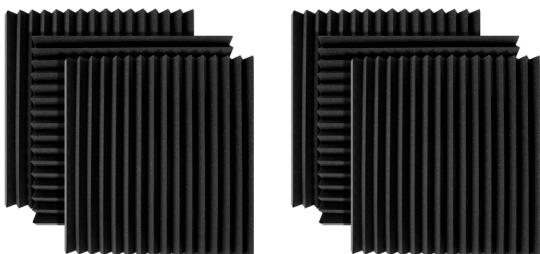

# 24" x 24" x 2" WEDGE-STYLE PROFESSIONAL ACOUSTIC PANELS – QTY 12 UA-WPW-24\_12

## Ultimate Acoustics Wedge-Style Acoustic Panels

The UA-WPW-24\_12 professional acoustic panel is the perfect choice for small, medium, or large rooms looking for both traditional style and professional results.

### Traditional Style!

Wedge cuts deliver a classic design while the acoustic foam helps control troublesome mid-to-high frequencies. UA-WPW-24\_12 panels can be installed in a variety of patterns, creating a custom, stylish look that reflects the needs and the personality of your room. Hang them as squares, diamonds, or any combination of both to get your space looking and sounding the way you want it to!

## UA-WPW-24\_12 Specs

- Model Number: UA-WPW-24\_12
- Part Number: #17752
- Size: 24" x 24" x 2"
- QTY: 12
- Design Style: Wedge
- Color: Charcoal
- Traditional Studio Look