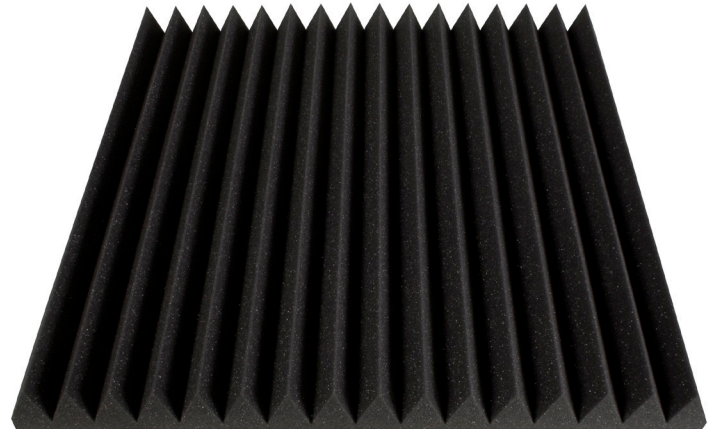

# 24" x 24" x 2" WEDGE-STYLE PROFESSIONAL ACOUSTIC PANELS – QTY 12 UA-WPW-24\_12

## Ultimate Acoustics Wedge-Style Acoustic Panels

The UA-WPW-24\_12 professional acoustic panel is the perfect choice for small, medium, or large rooms looking for both traditional style and professional results.

### Traditional Style!

Wedge cuts deliver a classic design while the acoustic foam helps control troublesome mid-to-high frequencies. UA-WPW-24\_12 panels can be installed in a variety of patterns, creating a custom, stylish look that reflects the needs and the personality of your room. Hang them as squares, diamonds, or any combination of both to get your space looking and sounding the way you want it to!

## UA-WPW-24\_12 Specs

- Model Number: UA-WPW-24\_12
- Part Number: #17752
- Size: 24" x 24" x 2"
- QTY: 12
- Design Style: Wedge
- Color: Charcoal
- Traditional Studio Look