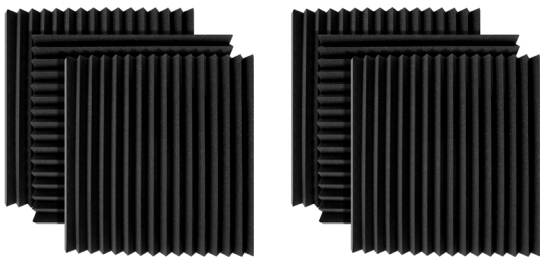

# 24" x 24" x 2" WEDGE-STYLE PROFESSIONAL ACOUSTIC PANELS – QTY 12 UA-WPW-24\_12

## Ultimate Acoustics Wedge-Style Acoustic Panels

The UA-WPW-24\_12 professional acoustic panel is the perfect choice for small, medium, or large rooms looking for both traditional style and professional results.

### Traditional Style!

Wedge cuts deliver a classic design while the acoustic foam helps control troublesome mid-to-high frequencies. UA-WPW-24\_12 panels can be installed in a variety of patterns, creating a custom, stylish look that reflects the needs and the personality of your room. Hang them as squares, diamonds, or any combination of both to get your space looking and sounding the way you want it to!

## UA-WPW-24\_12 Specs

- Model Number: UA-WPW-24\_12
- Part Number: #17752
- Size: 24" x 24" x 2"
- QTY: 12
- Design Style: Wedge
- Color: Charcoal
- Traditional Studio Look