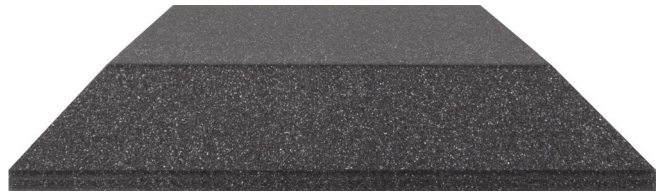

12" x 12" x 2" BEVEL-STYLE PROFESSIONAL ACOUSTIC PANEL S – QTY 24 UA-WPB-12_24

Ultimate Acoustics Bevel-Style Acoustic Panels

The UA-WPB-12_24 professional Absorption Panel is the perfect blend of form and function for acoustically treating small, medium, or large spaces. The beveled edges give an elegant, custom-designed look to any décor, while the solid foam base provides maximum absorption in the smallest possible space. Higher frequencies are fully attenuated for critical placement around the mix position, or the “front” of your space. Finally, Ultimate Acoustic’s free Room Analysis App helps you plan and execute the ideal deployment for your space and application.

UA-WPB-12_24 Specs

- Part Name: UA-WPB-12_24
- Part Number: 17757
- Size: 12" x 12" x 2"
- Type: Wall Panel
- QTY: 24
- Design Style: Bevel
- Color: Charcoal