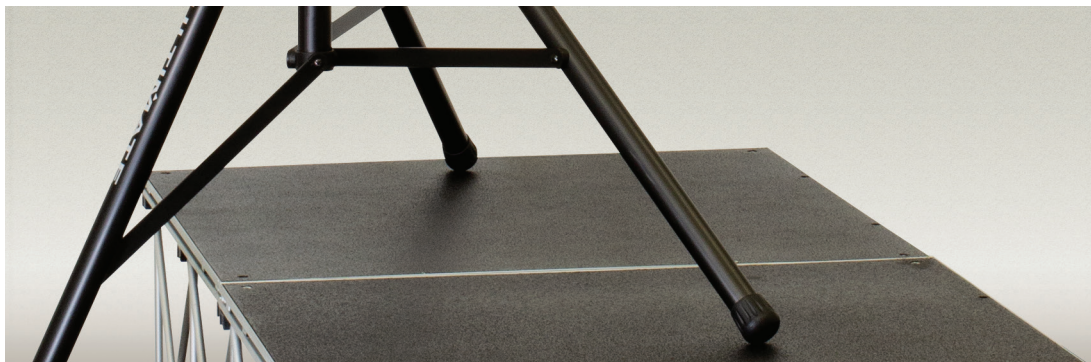

ULTIMATE SUPPORT®

TELELOCK® SPEAKER STAND TS-99BL

The TeleLock® Series speaker stands from Ultimate Support are extraordinarily strong yet lightweight thanks to their oversized, thick-walled aluminum tubing. They're everything you'd expect from an Ultimate Support speaker stand: Strong, sturdy, lightweight, 100% field serviceable, and easy to set up and take down. The Auto-Lock technology securely grips the telescoping tube in place as you set its height.

TS-99BL KEY FEATURES

TELELOCK® LIFT ASSIST

The Patented TeleLock collar provides secure assistance as you raise, lower and adjust the stand height.

DIE-CAST FITTINGS

Strong die-cast fittings are found throughout the stand and help support key components like the tripod legs and telescoping tube.

OVER-SIZED TUBING

Our speaker stands are made with over-sized tubing for greater strength and dependability.

PATENTED TRIPOD DESIGN

Ultimate Support's patented tripod legs are designed for strength and durability. The legs are designed to be easily replaced over a lifetime of use.

TS-99BL SPECS

- Part Name: TS-99BL
- Part Number: 13642
- Height: 5'2" - 9'2"
- Weight: 10.2 lbs.
- Base Diameter: 62"
- Telescoping Tube Diameter: 1.5"
- Leveling-leg length 40" - 53"
- Adapter Diameter: 1.375"
- Load Capacity: 150 lbs.
- Folded: 57.5" x 6"