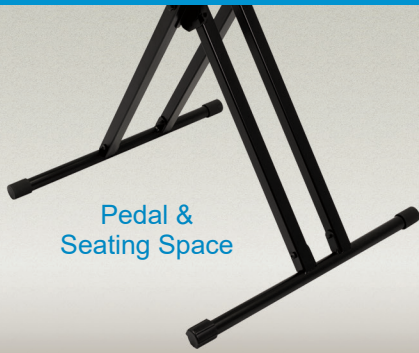

## IQ SERIES® X-STYLE KEYBOARD STAND WITH PATENTED MEMORY LOCK SYSTEM - IQ-X-2000 AND IQ-X-1000

IQ-X Stands bring all the features and rigid strength of our original IQ series stands to a tighter form factor. We've reduced the depth, based on user feedback, while keeping all the same great features users love about the series. Ultimate Support's patented Memory Lock system and unique stabilizing end caps offer keyboardists time saving onstage luxuries, along with peace of mind. IQ-X Series® stands are ideal for supporting everything from lightweight synthesizers and MIDI controllers to the heaviest of professional keyboard workstations.

#### PLENTY OF LEGROOM

IQ Stands offer a range of height settings for comfort in use while sitting or standing, with plenty of room underneath for pedals.

#### IQ-X-2000 SPECS

- Part Name: IQ-X-2000
- Part Number 18531
- Height: 22" - 36"
- Width: 18.5" - 33"
- Arm Length: 13.75"
- Leg Length: 20"
- Weight: 12 lbs.
- Load Capacity: 150 lbs. Distributed

#### IQ-X-1000 SPECS

- Part Name: IQ-X-1000
- Part Number 18530
- Height: 22" - 36"
- Width: 18.5" - 33"
- Arm Length: 13.75"
- Leg Length: 20"
- Weight: 8 lbs.
- Load Capacity: 100 lbs. Distributed

LIMITED LIFETIME  
WARRANTY  
More Detail Visit  
ultimatesupport.com