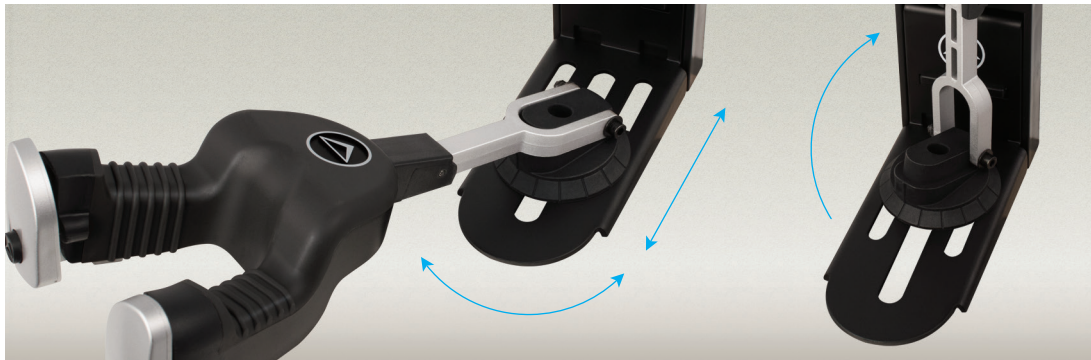

ULTIMATE SUPPORT®

GENESIS® SERIES GS-10 PRO

The GS-10 Pro from Ultimate Support is the perfect guitar hanger for the office, dorm, studio, music store, or anywhere else you want to display your guitars. Meant for all body styles, the GS-10 Pro is depth adjustable. The neck is fully angle adjustable in a 180 degree pattern, so you can set your guitar(s) exactly how you want them. And, whether you're mounting to drywall or slatwall (3-inch and 4-inch), the GS-10 Pro has you covered. The package includes adapter plates for both!

GS-10 PRO KEY FEATURES

SELF-CLOSING STAND

Place your guitar into the cradle of the wall mount and watch the self-closing security gate engage your guitar, safely securing it.

SLATWALL MOUNTING

Hardware and adapter included to safely and securely mount to both 3" and 4" slatwall!

WALL MOUNTING

Hardware and adapter included to safely and securely mount to drywall and other wall surfaces!

ADJUSTABLE MOUNT

The guitar mount's neck is depth-adjustable and angle-adjustable!

FOLDS UP

Guitar mount folds up against the wall when not in use for convenience.

GS-10 PRO SPECS

- Part Name: GS-10 Pro
- Part Number: 17601
- Wall-to-Headstock Depth: 7.75"-10.5"
- Adjustable Angle: Sweepable 180 Degrees
- Weight: 1 lbs.

LIMITED LIFETIME WARRANTY
More Detail Visit
ultimatesupport.com