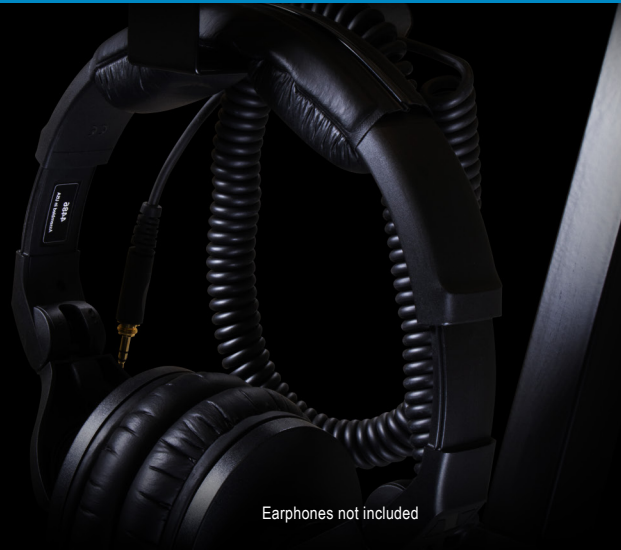

## JS-Z1000 ITEM# 18592

The JS-Z1000 is an adjustable-height z-style keyboard stand. It offers up to 35.125" Max height in a sturdy z-stand design. The JS-Z1000 can be width-adjusted from 22.125" to 36.625" via the supporting crossbar. The included headphone hanger attachment provides extra utility for stage and studio. Both caster and adjustable feet options are included with the JS-Z1000. Height and width adjustments are all made using ergonomic Z-knobs for comfort and ease of use.

Earphones not included

# ADJUSTABLE-HEIGHT Z-STYLE KEYBOARD STAND

## SPECS

- Product Name: JS-Z1000
- Part Number: 18592
- Height: 22.875" – 35.25"
- Width: 22.125" – 36.625"
- Top Arm Length: 16"
- Bottom Leg Length: 19.25"
- Load Capacity: 85 lbs.
- Weight: 13.35 lbs.