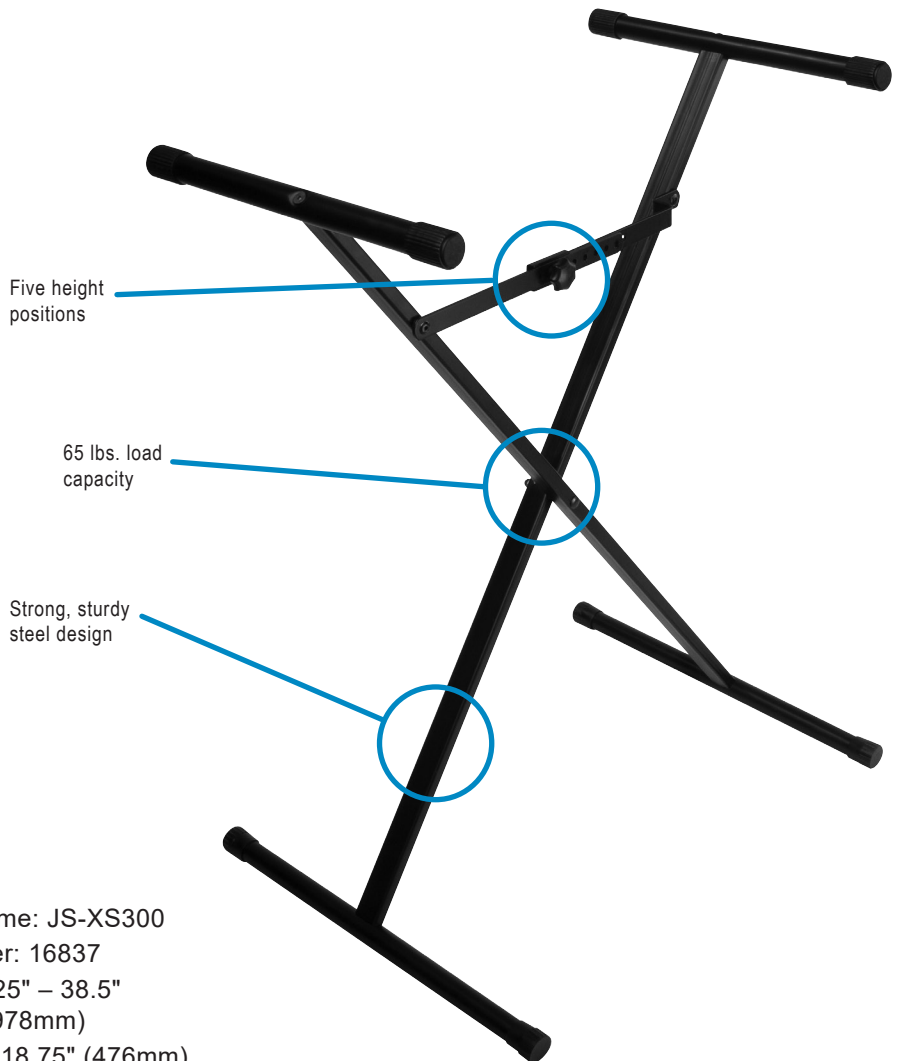

JS-XS300 ITEM# 16837

The JS-XS300 is a sturdy, lightweight, single-braced X-style keyboard stand for the discerning player on a tight budget. The JS-XS300 is easily adjustable to sitting or standing heights thanks to the large height-adjustment knob. The JS-XS300 X-style keyboard stand fits a wide variety of playing situations and folds flat for easy transport and storage. The JS-XS300 ships unassembled.

SINGLE BRACE X-STYLE KEYBOARD STAND (UNASSEMBLED)

SPECS

- Product Name: JS-XS300
- Part Number: 16837
- Height: 25.25" – 38.5"
(641mm – 978mm)
- Leg Depth: 18.75" (476mm)
- Arm Depth: 13.25" (337mm) Steel
- Tubing: 1" (25mm)
- Load Capacity: 65 lbs. (29,5 kg)
- Weight: 4.65 lbs. (2,1 kg)