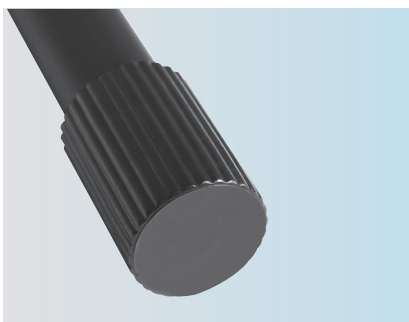

## JS-XB100-B ITEM# 18401

The JamStands JS-XB100-B is our best portable piano bench yet. This full featured bench offers extra capacity (up to 300 lbs.) in a travel ready size! The thick (2.5") padded seat helps prevent fatigue on stage or in the studio, and four positions make the bench easily adjustable to your preferred height. The sturdy, x-style frame offers a dual-locking clutch system for support you can count on. Last but not least, the JS-XB100-B folds flat for easy storage and transport. The JamStands JS-XB100-B is a premium portable solution, and a perfect fit for almost any player!

## EXTRA CAPACITY (300 LBS.) KEYBOARD BENCH

Thick padded seat

Dual-locking pin system with four height positions

Strong, steel, X-Style frame

### SPECS

- Product Name: JS-XB100-B (Black)
- Part Number: 18401 (Black)
- Adjustable Positions: 4
- Height Range: 22.25" – 18.25" (565mm – 464mm)
- Seat Thickness: 2.5" (64mm)
- Seat Dimensions: 23.5" x 11.5" (597mm x 292mm)
- Load Capacity: 300 lbs. (136 kg)
- Weight: 11 lbs. (4.9 kg)