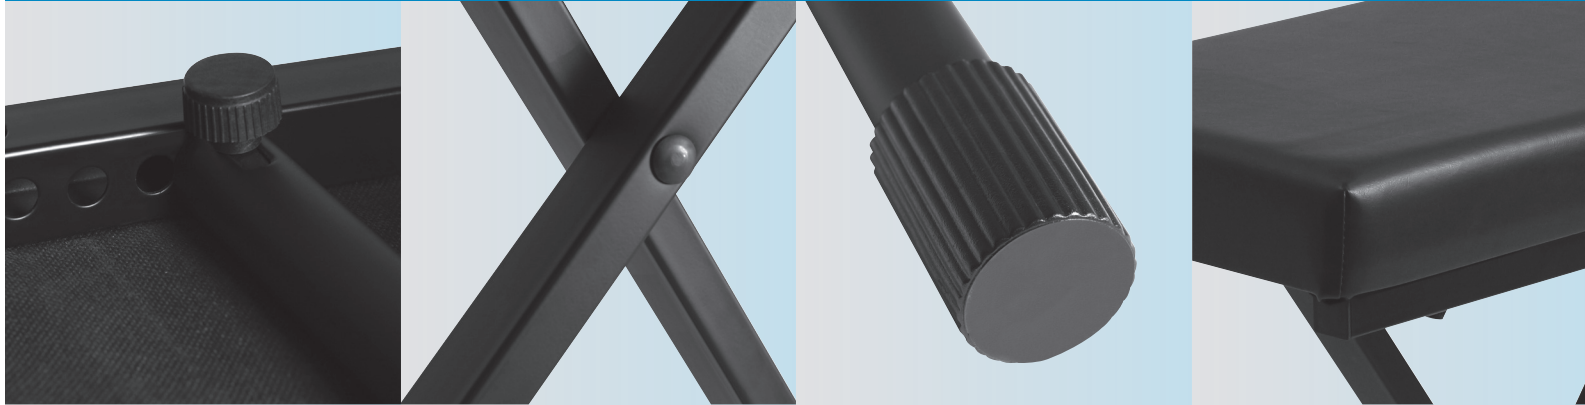

EXTRA CAPACITY (300LBS.) KEYBOARD BENCH

JS-XB100-B ITEM# 18401

The JamStands JS-XB100-B is our best portable piano bench yet. This full featured bench offers extra capacity (up to 300 lbs.) in a travel ready size! The thick (2.5") padded seat helps prevent fatigue on stage or in the studio, and four positions make the bench easily adjustable to your preferred height. The sturdy, x-style frame offers a dual-locking clutch system for support you can count on. Last but not least, the JS-XB100-B folds flat for easy storage and transport. The JamStands JS-XB100-B is a premium portable solution, and a perfect fit for almost any player!

Specs

- Product Name: JS-XB100-B (Black)
- Part Number: 18401 (Black)
- Adjustable Positions: 4
- Height Range: 22.25" – 18.25" (565mm – 464mm)
- Seat Thickness: 2.5" (64mm)
- Seat Dimensions: 23.5" x 11.5" (597mm x 292mm)
- Load Capacity: 300 lbs. (136 kg)
- Weight: 11 lbs. (4.9 kg)