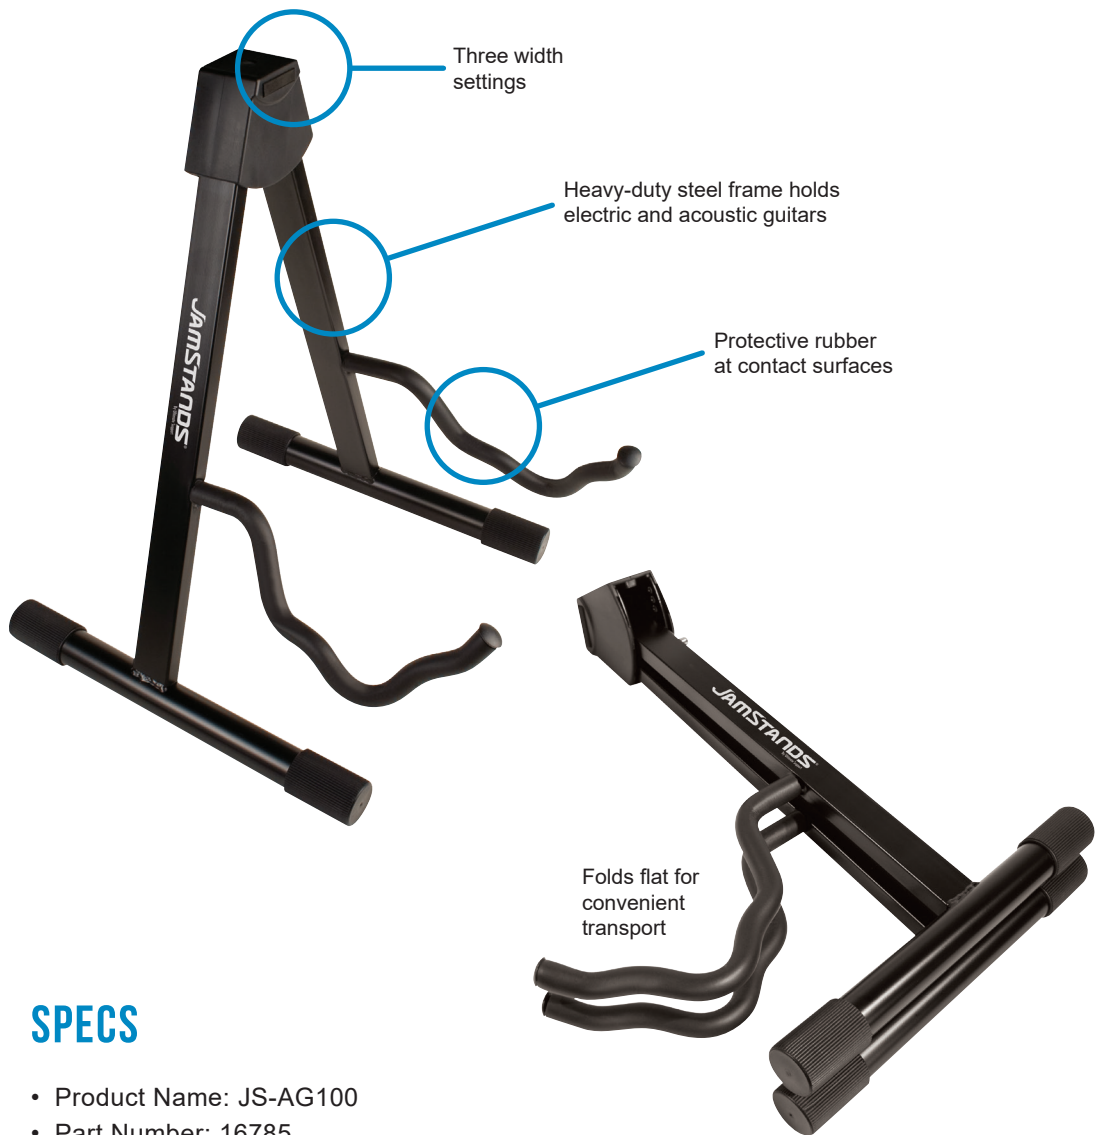

JS-AG100, ITEM# 16785

This sturdy A-frame guitar stand features heavy-duty tubing, rubber padding, and a "uni-construction" design, which means that there are no parts to lose. The A-Frame Guitar Stand holds both acoustic and electric guitars thanks to the unique design of the support arms; and it folds up nicely for storage and simple transport.

A-FRAME GUITAR STAND

SPECS

- Product Name: JS-AG100
- Part Number: 16785
- Number of Guitars: 1
- Height: 23" - 31"
(584mm - 787mm)
- Weight: 1.9 lbs. (.86kg)

Phone: 1-800-525-5628
Fax: 970.776.1941
Web: www.ultimatesupport.com
R. 3, 11/10/22, 1S-JAM-JS-AG100