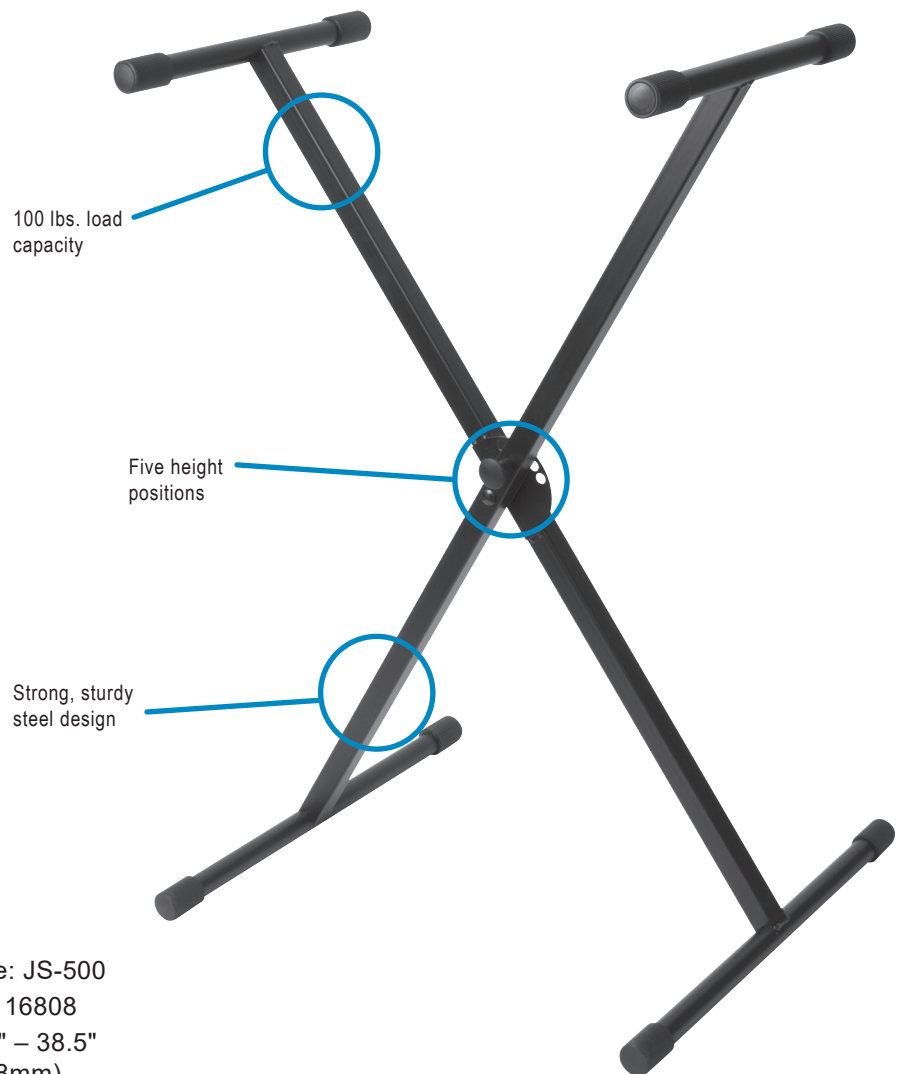

## JS-500 ITEM# 16808

The JS-500 is a sturdy, lightweight, single-braced X-style keyboard stand for the discerning player on a tight budget. The JS-500 is easily adjustable to sitting or standing heights thanks to the large height-adjustment knob. The JS-500 X-style keyboard stand fits a wide variety of playing situations and folds flat for easy transport and storage. The JS-500 ships assembled.

## SINGLE BRACE X-STYLE KEYBOARD STAND (ASSEMBLED)

### SPECS

- Product Name: JS-500
- Part Number: 16808
- Height: 25.25" – 38.5"  
(641mm – 978mm)
- Leg Depth: 18.75" (476mm)
- Arm Depth: 13.25" (337mm)
- Steel Tubing: 1" (25mm)Load
- Capacity: 100 lbs. (45,4 kg)
- Weight: 6.1 lbs. (2,8 kg)