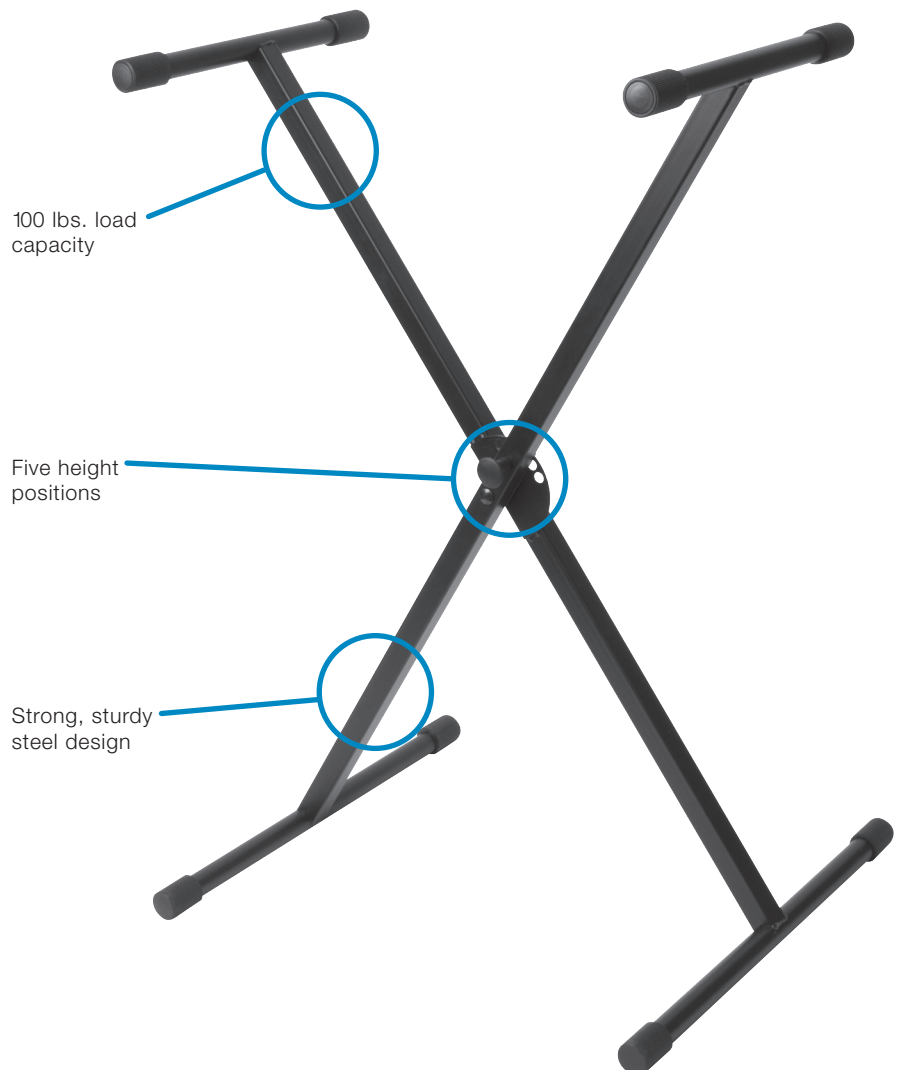

Single Brace X-Style Keyboard Stand (Assembled)

JS-500 item# 16808

The JS-500 is a sturdy, lightweight, single-braced X-style keyboard stand for the discerning player on a tight budget. The JS-500 is easily adjustable to sitting or standing heights thanks to the large height-adjustment knob. The JS-500 X-style keyboard stand fits a wide variety of playing situations and folds flat for easy transport and storage. The JS-500 ships assembled.

Specs

- Product Name: JS-500
- Part Number: 16808
- Height: 25.25" – 38.5" (641mm – 978mm)
- Leg Depth: 18.75" (476mm)
- Arm Depth: 13.25" (337mm)
- Steel Tubing: 1" (25mm)Load
- Capacity: 100 lbs. (45,4 kg)
- Weight: 6.1 lbs. (2,8 kg)