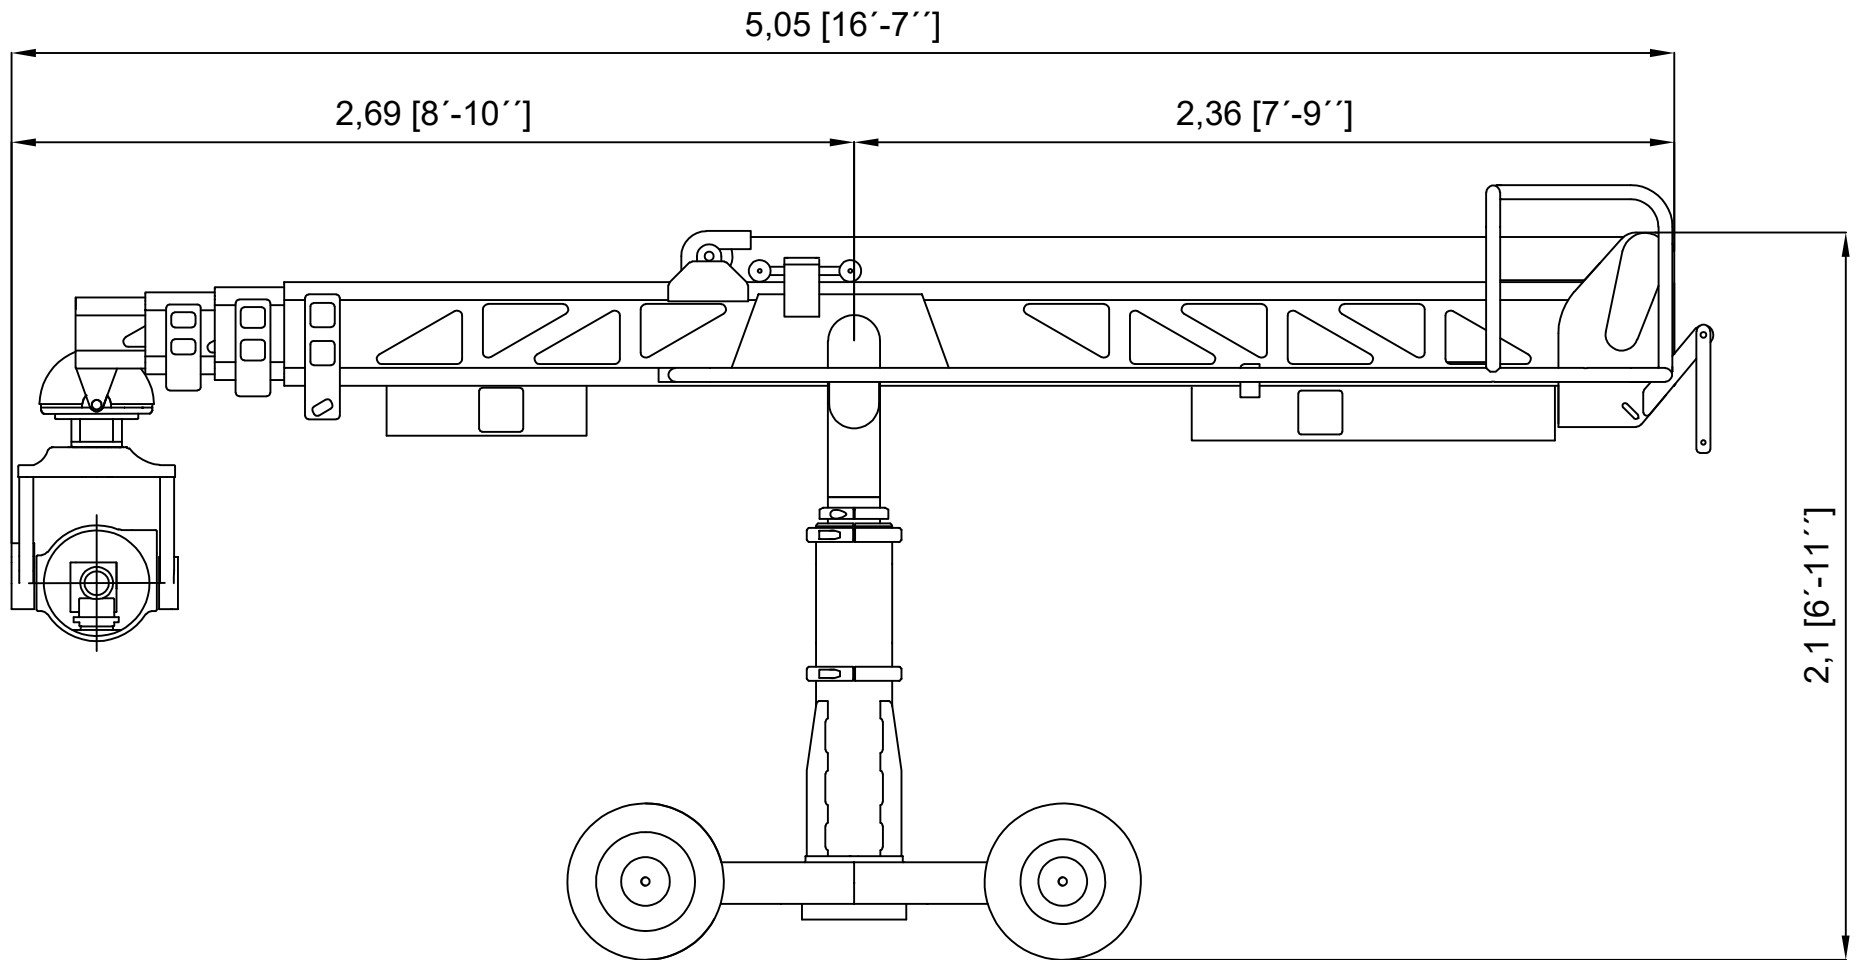

SUPERTECHNO 30 PLUS

Max. lens height: 9,2 m / 30 ft.
Max. telescopic extent: 6,87 m / 22 ft.
Max. camera weight: 35 kg / 80 lb
Total weight: 1350 kg / 2640 lb
Max. speed: 2,8 m/s

SUPERTECHNO 30 PLUS

Max. lens height:	9,2 m / 30 ft.
Max. telescopic extent:	6,87 m / 22 ft.
Max. camera weight:	35 kg / 80 lb
Total weight:	1350 kg / 2640 lb
Max. speed	2,8 m/s

SUPERTECHNO 30 PLUS

Max. lens height:	9,2 m / 30 ft.
Max. telescopic extent:	6,87 m / 22 ft.
Max. camera weight:	35 kg / 80 lb
Total weight:	1350 kg / 2640 lb
Max. speed:	2,8 m/s