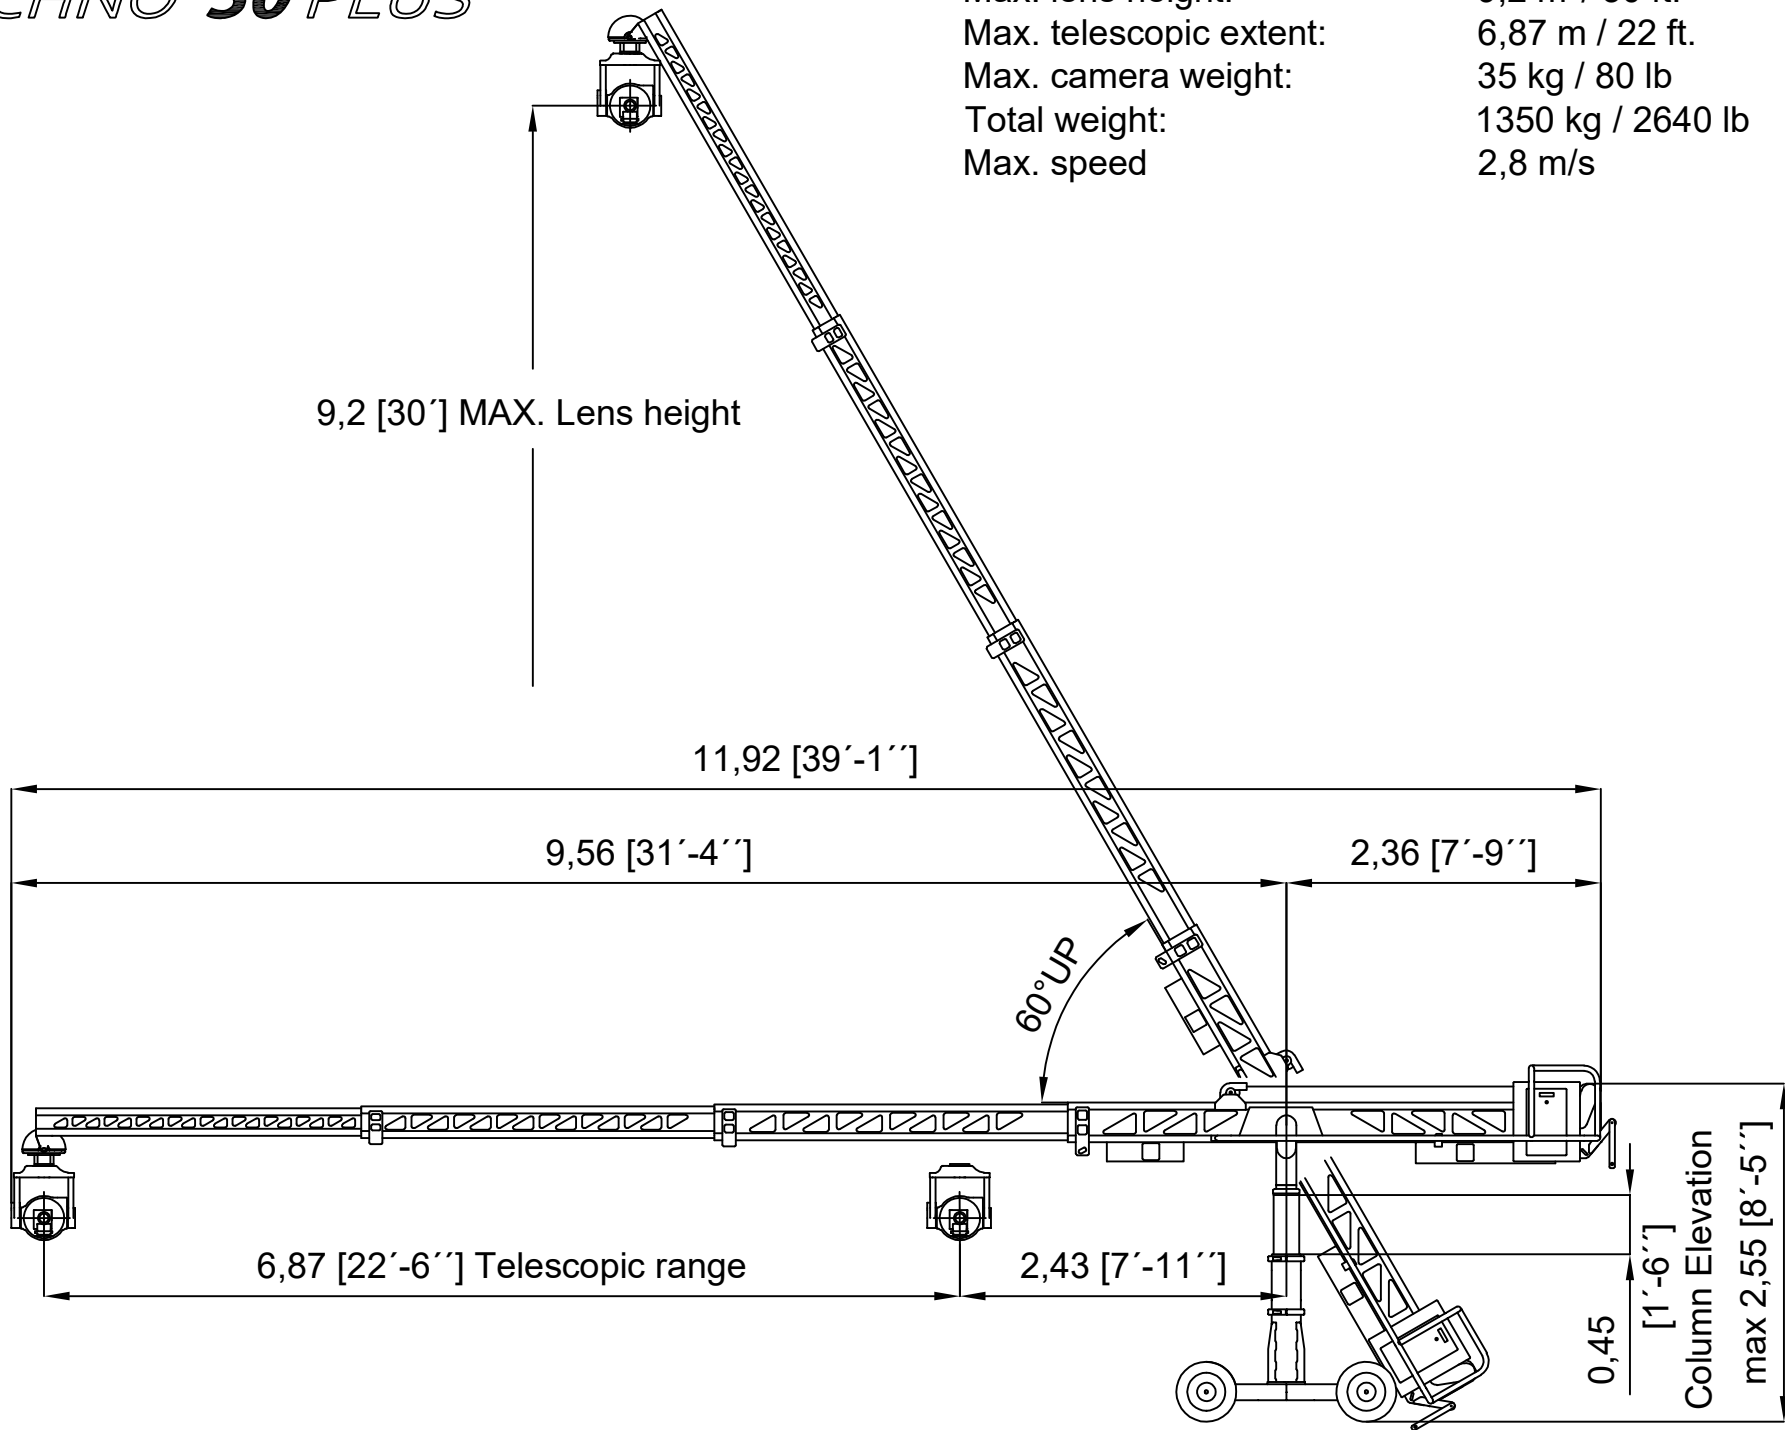

SUPERTECHNO 30 PLUS

Max. lens height: 9,2 m / 30 ft.
Max. telescopic extent: 6,87 m / 22 ft.
Max. camera weight: 35 kg / 80 lb
Total weight: 1350 kg / 2640 lb
Max. speed: 2,8 m/s

SUPERTECHNO 30 PLUS

Max. lens height:	9,2 m / 30 ft.
Max. telescopic extent:	6,87 m / 22 ft.
Max. camera weight:	35 kg / 80 lb
Total weight:	1350 kg / 2640 lb
Max. speed	2,8 m/s

SUPERTECHNO 30 PLUS

Max. lens height:	9,2 m / 30 ft.
Max. telescopic extent:	6,87 m / 22 ft.
Max. camera weight:	35 kg / 80 lb
Total weight:	1350 kg / 2640 lb
Max. speed:	2,8 m/s