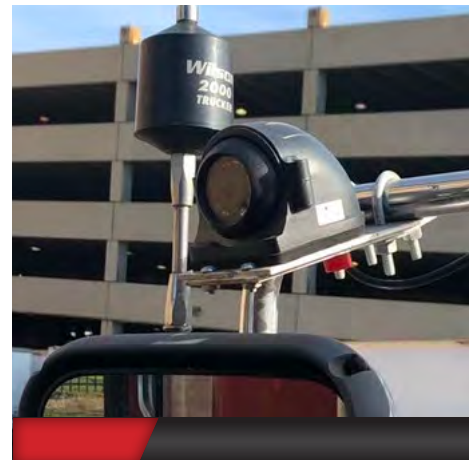

# 1080P HEAVY DUTY BRACKET CAM WITH 18 IR LIGHTS

With a 18 high-powered IR LEDs for 25-35 feet night vision in total darkness. Aluminum alloy metal case with 6.8G-force rated shock resistant, IP66 waterproof of resistance grade, and heavy-duty adjustable steel mounting bracket.

## WHAT'S INCLUDED:

1080P Heavy Duty Bracket Waterproof CCD Camera  
with 15ft, 30ft, 45ft or 60ft cable

**HEAVY DUTY  
& DURABLE**

**WIDE  
ANGLE**

**WATERPROOF**

**NIGHT  
VISION**

# 1080P AERODYNAMIC SIDE VIEW MOUNT HEAVY DUTY CAM

Water-proof camera comes with a 12 high-powered IR LEDs for 25-35 feet night vision in total darkness. Heavy duty exterior plastic casing with 6.8G-force rated shock resistant, IP66 waterproof of resistance grade.

3" wide by 2.5" tall

**12 IR LEDs**

Choose 1 cable per cam, any length  
(15ft, 30ft, 45ft or 60ft)

**Inside or Outside**