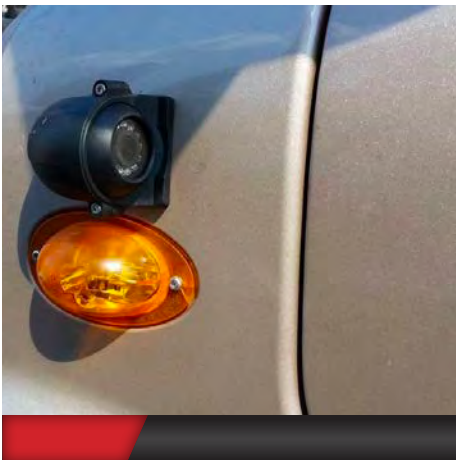

SPECS

Imaging Sensor: CCD
CCD Total Pixels: 1280 by 720 25 fps
Minimum Illumination: 0 Lux
IR Night Range: 25-35ft
Consumption Current (Max.): 230mA
Horizontal View Angle: 120 Degrees
Operating Temperature: -20°C/+60°C or +4°F/140°F
Bracket: Heavy Duty, can rotate 360 Degrees

WHAT'S INCLUDED:

1080P Heavy Duty aerodynamic Side View Waterproof CCD Camera with 15ft, 30ft, 45ft or 60ft cable

**HEAVY DUTY
& DURABLE**

**WIDE
ANGLE**

WATERPROOF

**NIGHT
VISION**