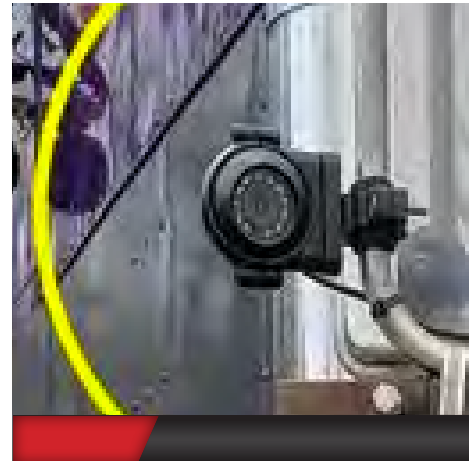

SPECS

Imaging Sensor: CCD
CCD Total Pixels: 1280 by 1080 30 fps
Minimum Illumination: 0 Lux
IR Night Range: 25-35ft
Consumption Current (Max.): 230mA
Horizontal View Angle: 120 Degrees
Operating Temperature: -20°C/+60°C or +4°F/140°F
Bracket: Heavy Duty, can rotate 360 Degrees

WHAT'S INCLUDED:

Heavy Duty Waterproof Camera with
BAR BRACKET with 15ft, 30ft, 45ft or 60ft cable

**HEAVY DUTY
& DURABLE**

**WIDE
ANGLE**

WATERPROOF

**NIGHT
VISION**