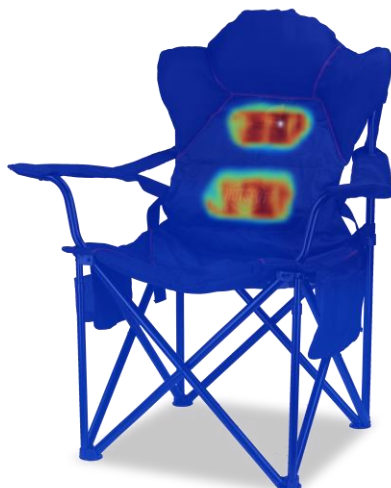

OZTENT®

Red-Belly HotSpot Chair

Key Features:

- Adjustable lumbar support
- Ultra Lightweight
- Soft comfort-forming armrests
- 200kg weight rating
- Headrest for carry bag storage

Description:

Our new Red-Belly HotSpot Chair is the toughest, lightest, most comfortable camping chair ever created. It can also be warmed or cooled as desired. Due to their heavy-duty magnesium alloy ultra-lite™ frame, this well-padded, extra-large chair can withstand weights of 200kg yet weighs only 3.7kg.

Incorporating Oztent's unique HotSpot pouches, campers can simply heat their chair on cold nights or keep their seat cool in the heat, without using power.

OZTENT®

Red-Belly HotSpot Chair

Specifications:

Material	
Frame	Magnesium alloy
Cover	600D Polyester
Specifications	
Setup Size	61cm (L) x 96cm (W) x 105cm (H) 24" (L) x 37.8" (W) x 41.3"
Packed Size	107cm (L) x 28cm (W) x 28cm (H) 42" (L) x 11" (W) x 11" (H)
Seat Height from Ground	47cm" 18.5"
Seat Width	64cm 25.2"
Seat Depth	45cm 17.7"
Backrest Height from Seat	66cm 25.9"
Weight	3.7kg 8lb
Warranty	
Warranty Period	5 years (Manufacturer's)
Warranty Period (HotSpot Pouch)	1 year (Manufacturer's)