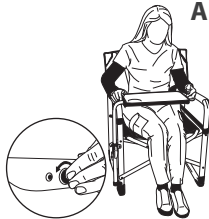

WARNING

The maximum load of this chair is 150kg and up to 5kg for the side table. Personal injury and damage to this chair may result if the chair or the side table are subject to higher loads. Take care to avoid tipping this chair at all times. Do not use on uneven ground.

Instructions: To set-up the Gecko Chair place both hands on the seat and push down and outwards. To set-up the side table, first, unlock the safety lock swing out and pull up the vertical pole then lock into place. After, press and hold the button on the table to tilt the top. Use the table only in position **A** and **B** when not seated. Always unlock the safety lock before swinging the table.