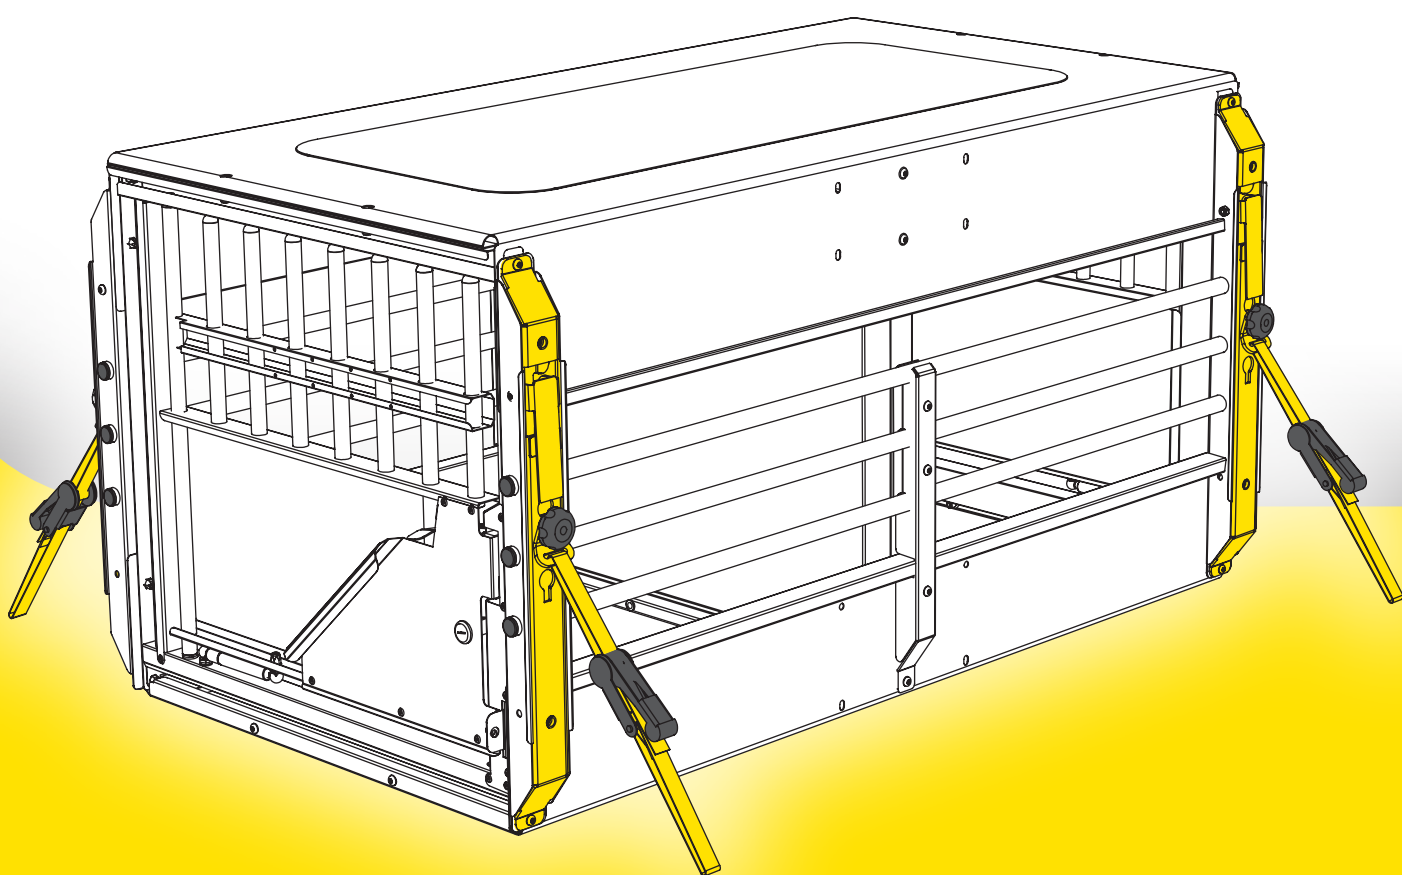

mimSAFE

www.mimsafe.se

ASSEMBLY INSTRUCTIONS

MULTICAGE

double

A Floor

B Roof

C Divider panel

D Sidebars

G Door section

6254A 6260A 6275A	1X
Product no	No of items

6254E 6260E 6275E	1X
Product no	No of items

6254J 6260J 6275J	1X
Product no	No of items

6254C 6260C 6275C	2X
Product no	No of items

6254I 6260I 6275I	2X
Product no	No of items