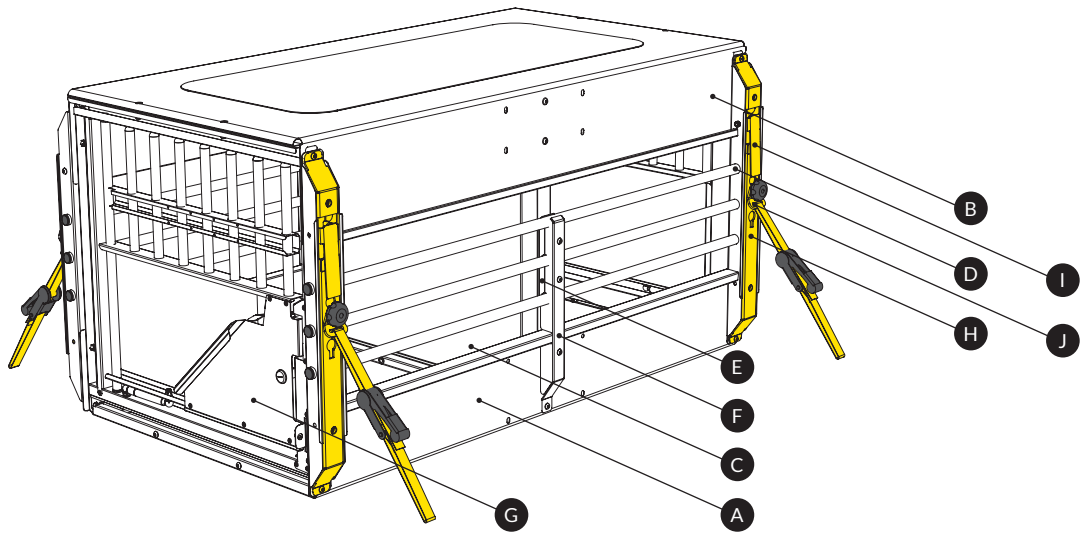

mimSAFE

www.mimsafe.se

ASSEMBLY INSTRUCTIONS

MULTICAGE

double

A Floor

B Roof

C Divider panel

D Sidebars

G Door section

6254A 6260A 6275A	1X
Product no	No of items

6254E 6260E 6275E	1X
Product no	No of items

6254J 6260J 6275J	1X
Product no	No of items

6254C 6260C 6275C	2X
Product no	No of items

6254I 6260I 6275I	2X
Product no	No of items