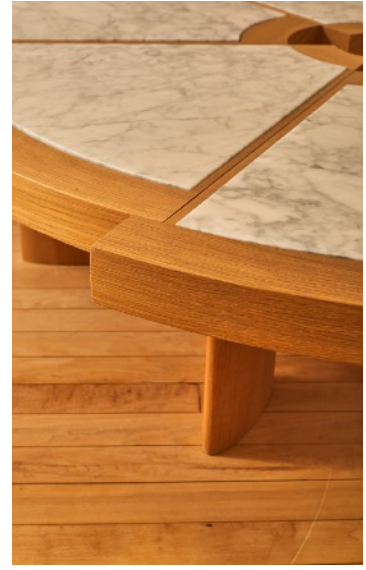

SOMERSET HOUSE

FURNITURE *and* COLLECTABLE DESIGN

RIO COFFEE TABLE BY CHARLOTTE PERRIAND

"Rio" Coffee Table by Charlotte Perriand for Cassina. Designed in 1937

Retail Value: \$11,800 | [Inquire Within For Designer Net Value](#)

Dimensions

13"H x 55"D

Period

2020

Materials

Wool, Marble

Condition

Good. Wear Consistent with Age