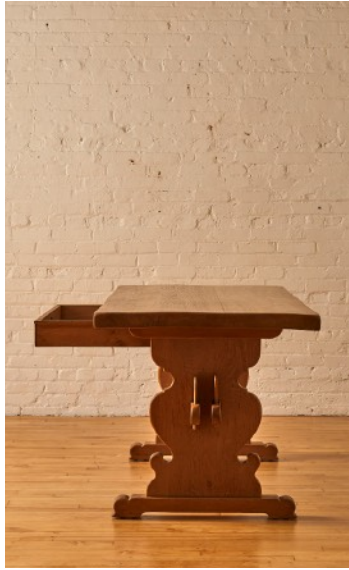

SOMERSET HOUSE

FURNITURE *and* COLLECTABLE DESIGN

OAK TRESTLE DINING TABLE C. 1900

Heavy Oak Dining Table with Trestle Base featuring a drawer with dual side access.

Retail Value: \$9,200 | [Inquire Within For Designer Net Value](#)

Dimensions	30.25"H x 63"W x 30.5"D
Period	1900's
Materials	Oak
Condition	Good. Wear Consistent with Age
Place of Origin	Unknown
Lead Time	Currently Available

NOTES