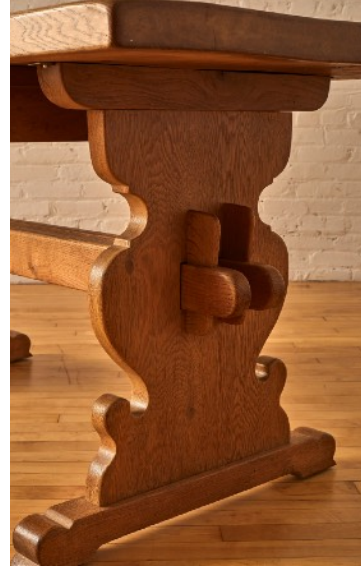

SOMERSET HOUSE

FURNITURE *and* COLLECTABLE DESIGN

OAK TRESTLE DINING TABLE C. 1900

Heavy Oak Dining Table with Trestle Base featuring a drawer with dual side access.

Retail Value: \$9,200 | [Inquire Within For Designer Net Value](#)

Dimensions	30.25"H x 63"W x 30.5"D
Period	1900's
Materials	Oak
Condition	Good. Wear Consistent with Age
Place of Origin	Unknown
Lead Time	Currently Available

NOTES