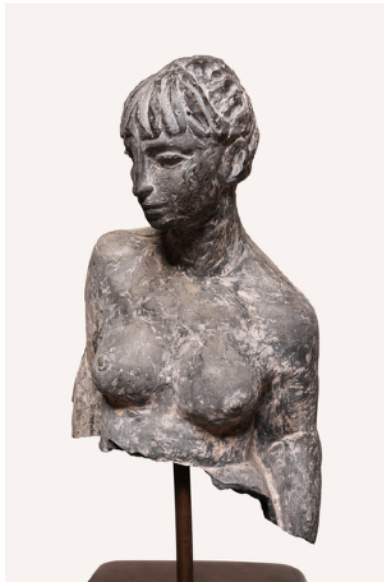

SOMERSET HOUSE

FURNITURE *and* COLLECTABLE DESIGN

CLAY BUST OF WOMAN'S FIGURE ON JACKFRUIT

Originally a garden sculpture, this bust has been restored into an indoor art piece through custom mounting on an extremely rare jackfruit wood base from Malaysia.

Retail Value: \$1,950 | [Inquire Within For Designer Net Value](#)

Dimensions	27"H x 16.5"W x 4"D
Period	Unknown
Materials	Clay, Jackfruit, Steel
Condition	Good. Wear Consistent with Age
Place of Origin	Unknown
Lead Time	Currently Available