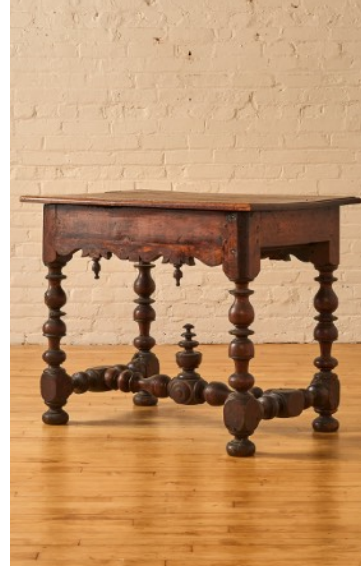

SOMERSET HOUSE

FURNITURE *and* COLLECTABLE DESIGN

BAROQUE TURNED WALNUT TABLE

Baroque Turned Walnut Table

Retail Value: \$2,550 | [Inquire Within For Designer Net Value](#)

Dimensions	29"W x 37"L x 24"H
Period	20th Century
Materials	Walnut
Condition	Good. Wear Consistent with Age
Place of Origin	Unknown
Lead Time	Currently Available